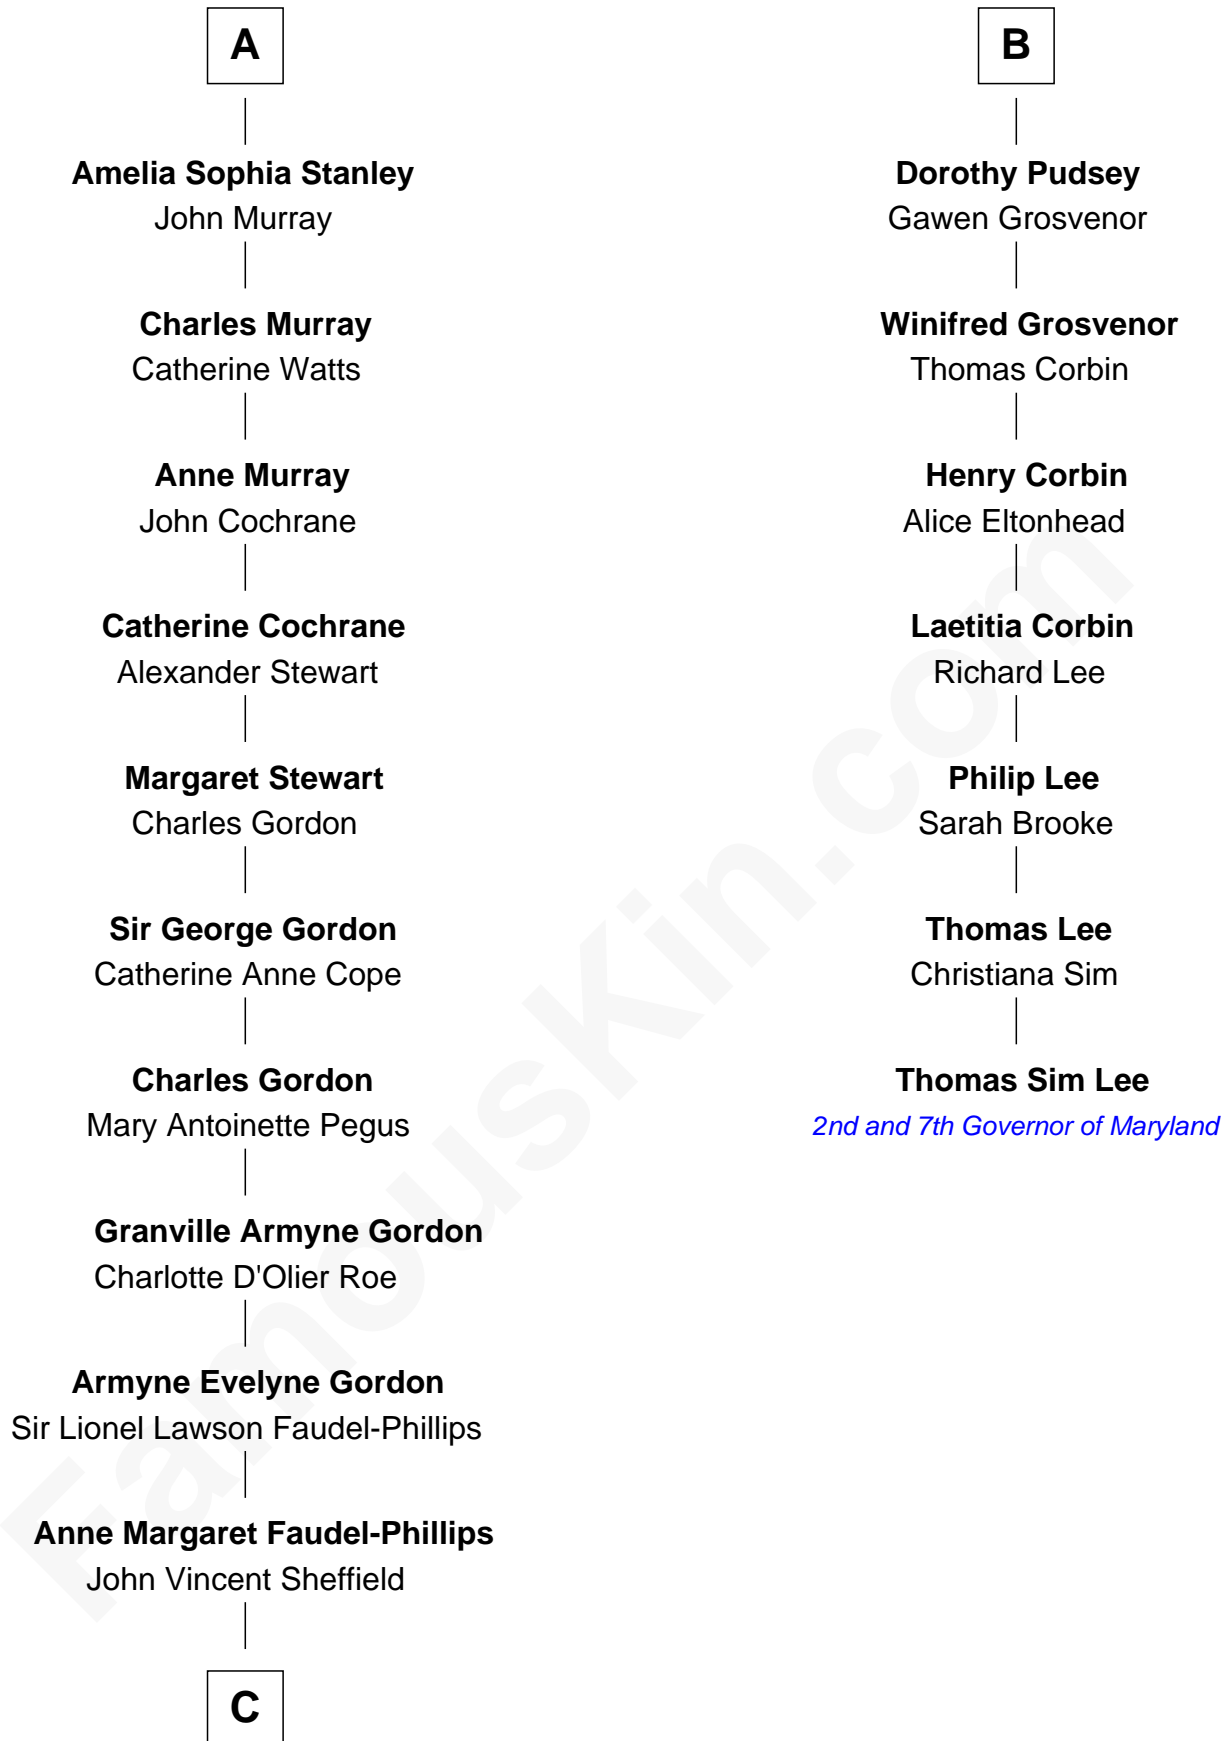

FamousKin.com

Relationship Chart of

Cara Delevingne

Fashion Model and Movie Actress

13th cousin 6 times removed of

Thomas Sim Lee

2nd and 7th Governor of Maryland

C

—
Jane Armyne Sheffield

Sir Jocelyn Edward Greville Stevens

—
Pandora Anne Stevens

Charles Hamar Delevingne

—
Cara Delevingne

Model and Actress

FamousKin.com