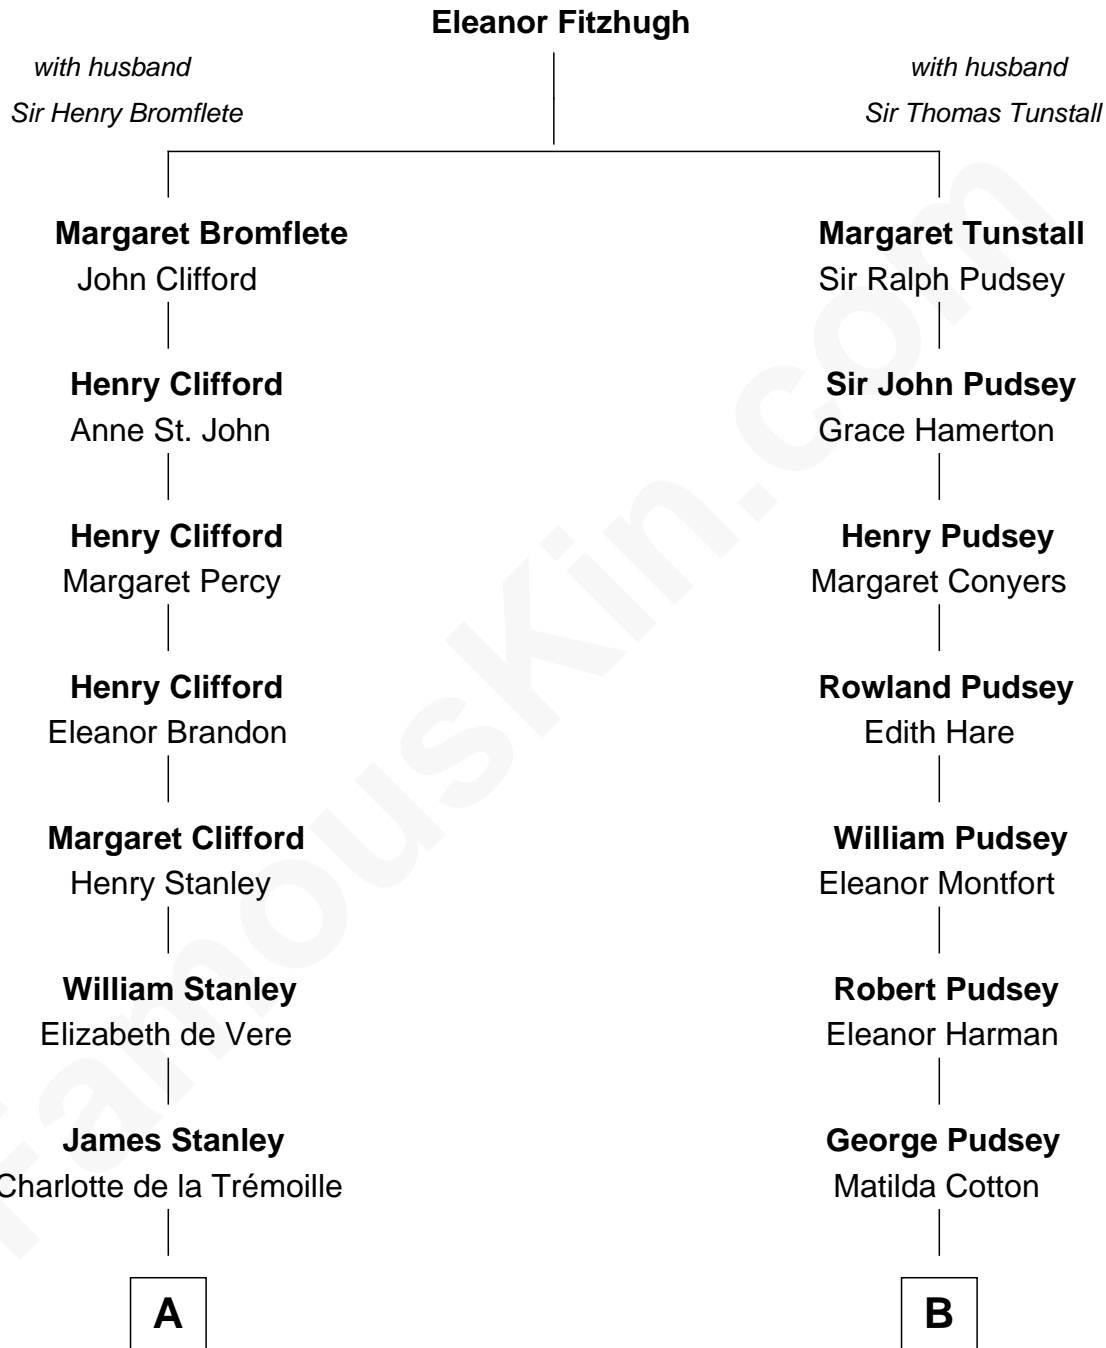

FamousKin.com

Relationship Chart of

Cara Delevingne

Fashion Model and Movie Actress

13th cousin 6 times removed of

Thomas Sim Lee

2nd and 7th Governor of Maryland

C

—
Jane Armyne Sheffield

Sir Jocelyn Edward Greville Stevens

—
Pandora Anne Stevens

Charles Hamar Delevingne

—
Cara Delevingne

Model and Actress

FamousKin.com