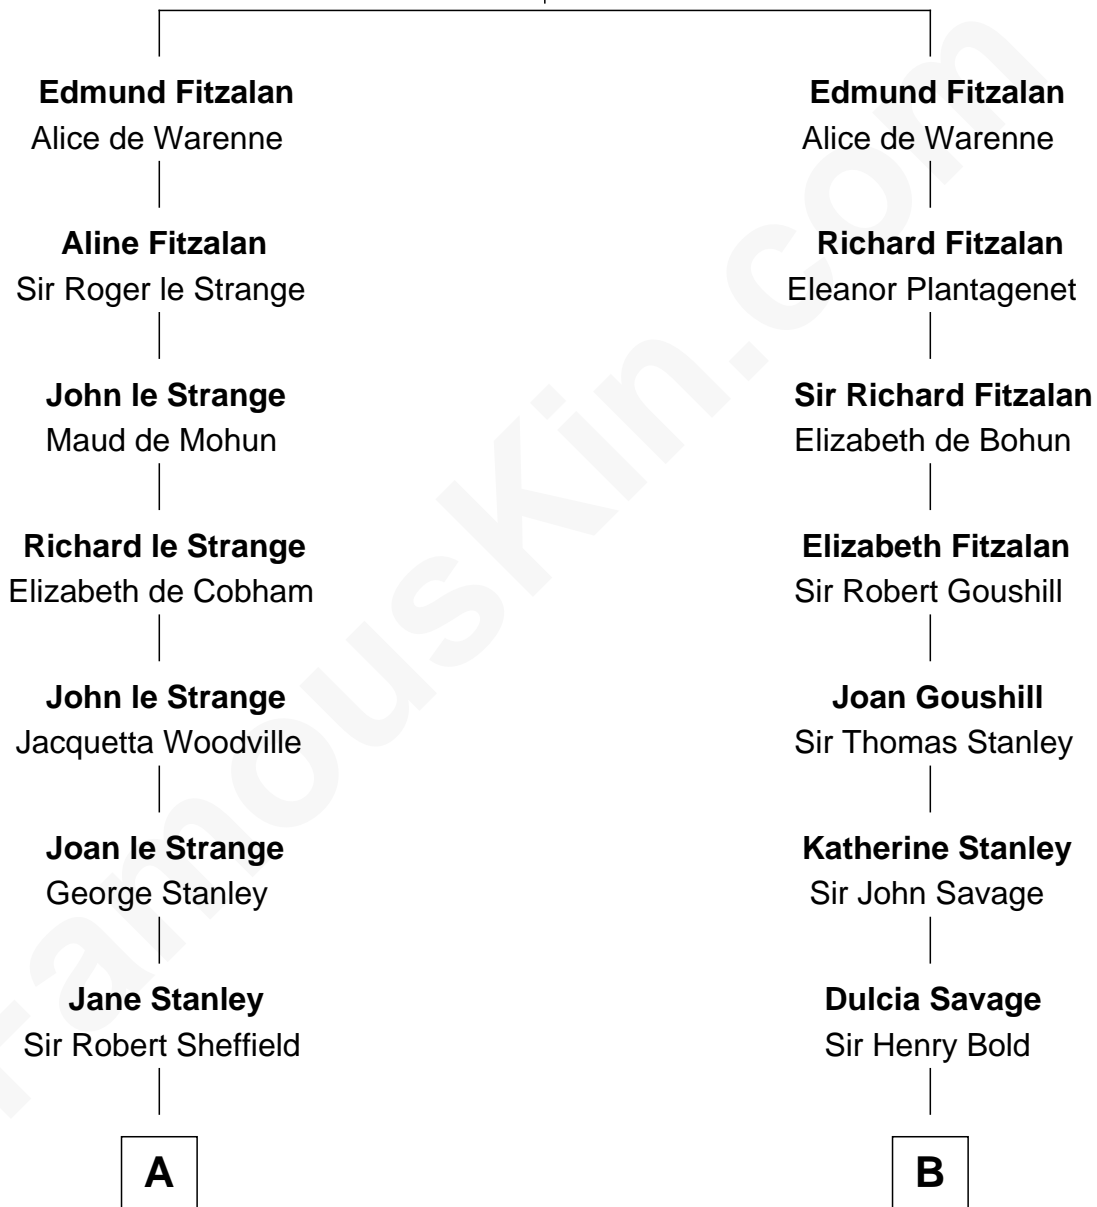

FamousKin.com

Relationship Chart of

Cara Delevingne

Fashion Model and Movie Actress

15th cousin 6 times removed of

Thomas Sim Lee

2nd and 7th Governor of Maryland

Richard Fitzalan

Alice de Saluzzo

C

Sir Berkeley Digby George Sheffield

Julia Mary de Tuyll van Serooskerken

John Vincent Sheffield

Anne Margaret Faudel-Phillips

Jane Armyne Sheffield

Sir Jocelyn Edward Greville Stevens