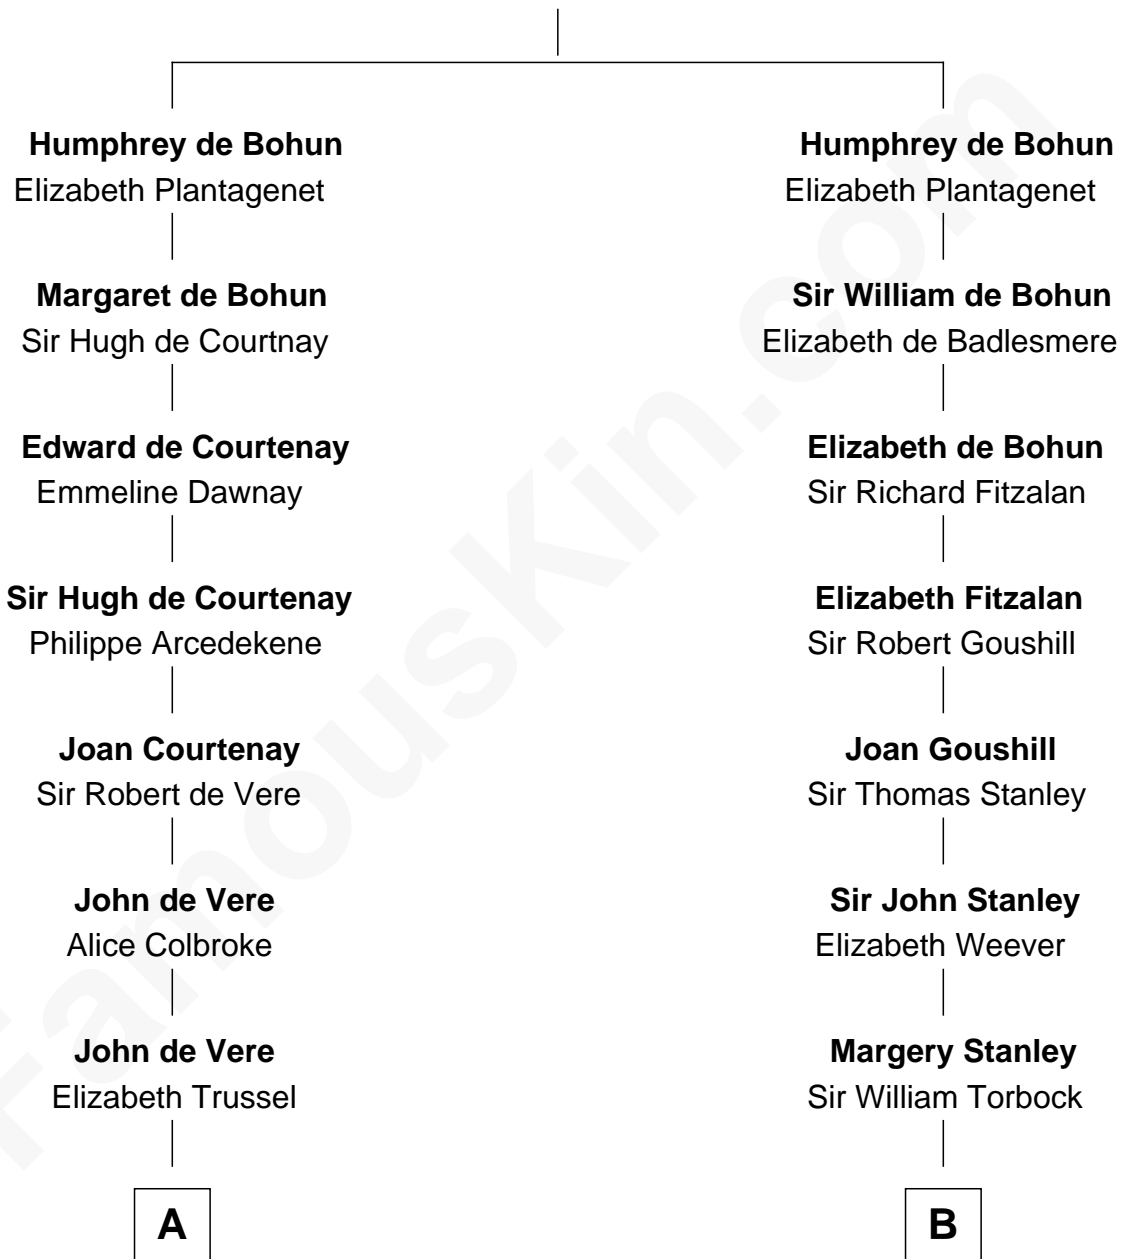

FamousKin.com

Relationship Chart of

Cara Delevingne

Fashion Model and Movie Actress

16th cousin 5 times removed of

Edward Lloyd V

13th Governor of Maryland

Humphrey de Bohun

Maud de Fiennes

C

Sir Berkeley Digby George Sheffield

Julia Mary de Tuyll van Serooskerken

John Vincent Sheffield

Anne Margaret Faudel-Phillips

Jane Armyne Sheffield

Sir Jocelyn Edward Greville Stevens