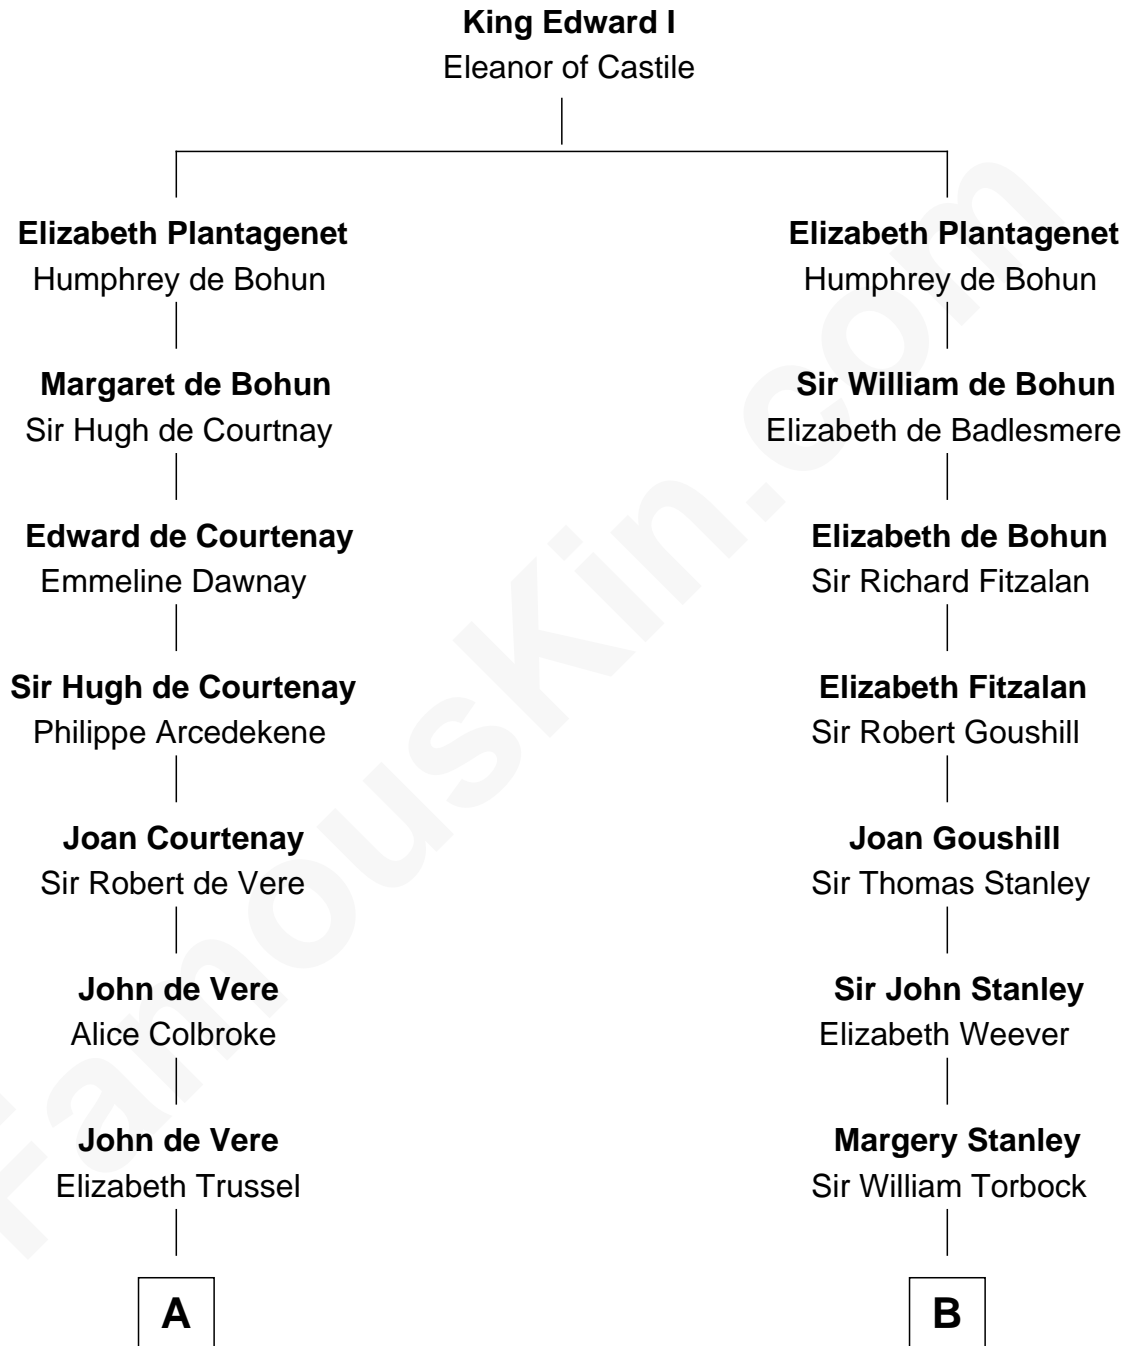

FamousKin.com

Relationship Chart of

Cara Delevingne

Fashion Model and Movie Actress

16th cousin 5 times removed of

Edward Lloyd V

13th Governor of Maryland

C

Sir Berkeley Digby George Sheffield

Julia Mary de Tuyll van Serooskerken

John Vincent Sheffield

Anne Margaret Faudel-Phillips

Jane Armyne Sheffield

Sir Jocelyn Edward Greville Stevens

Pandora Anne Stevens

Charles Hamar Delevingne