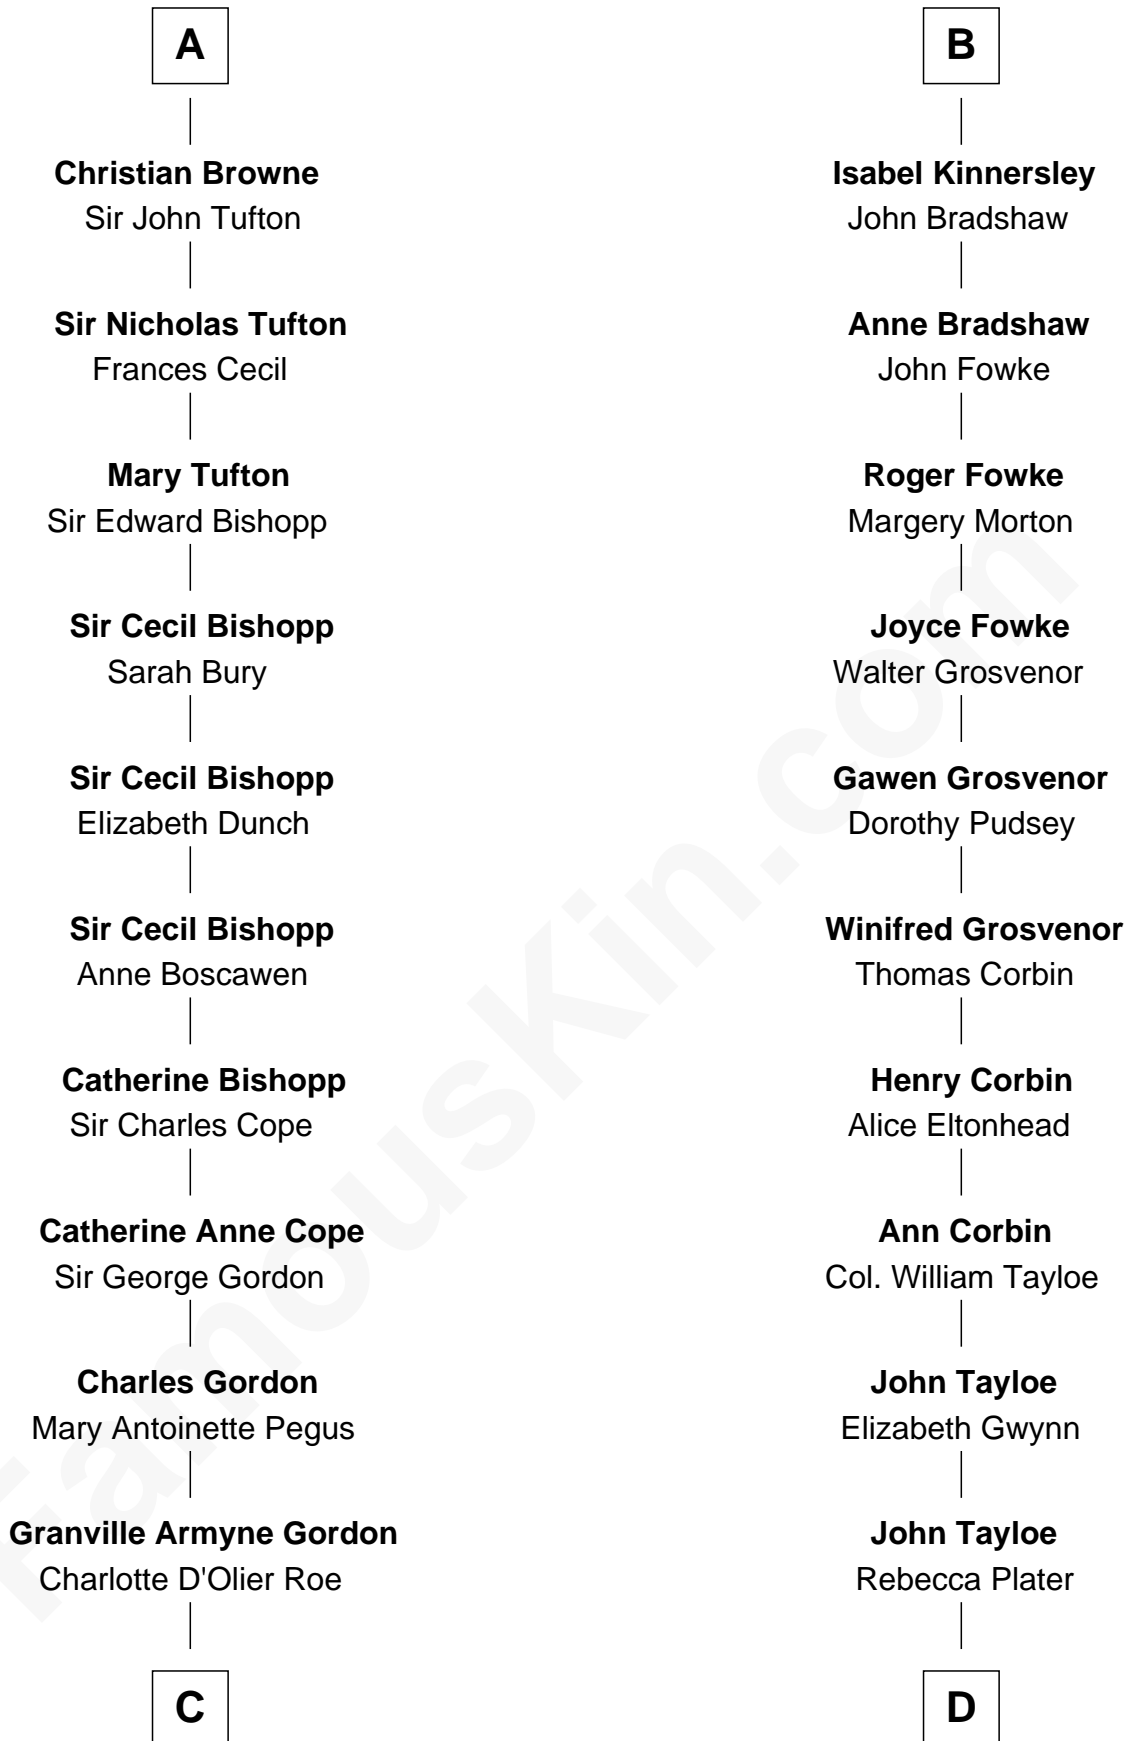

FamousKin.com

Relationship Chart of

Cara Delevingne

Fashion Model and Movie Actress

18th cousin 3 times removed of

Edward Lloyd V

13th Governor of Maryland

C

Armyne Evelyne Gordon
Sir Lionel Lawson Faudel-Phillips

Anne Margaret Faudel-Phillips
John Vincent Sheffield

Jane Armyne Sheffield
Sir Jocelyn Edward Greville Stevens

Pandora Anne Stevens
Charles Hamar Delevingne

Cara Delevingne
Model and Actress

D

Elizabeth Tayloe
Col. Edward Lloyd

Edward Lloyd V
13th Governor of Maryland