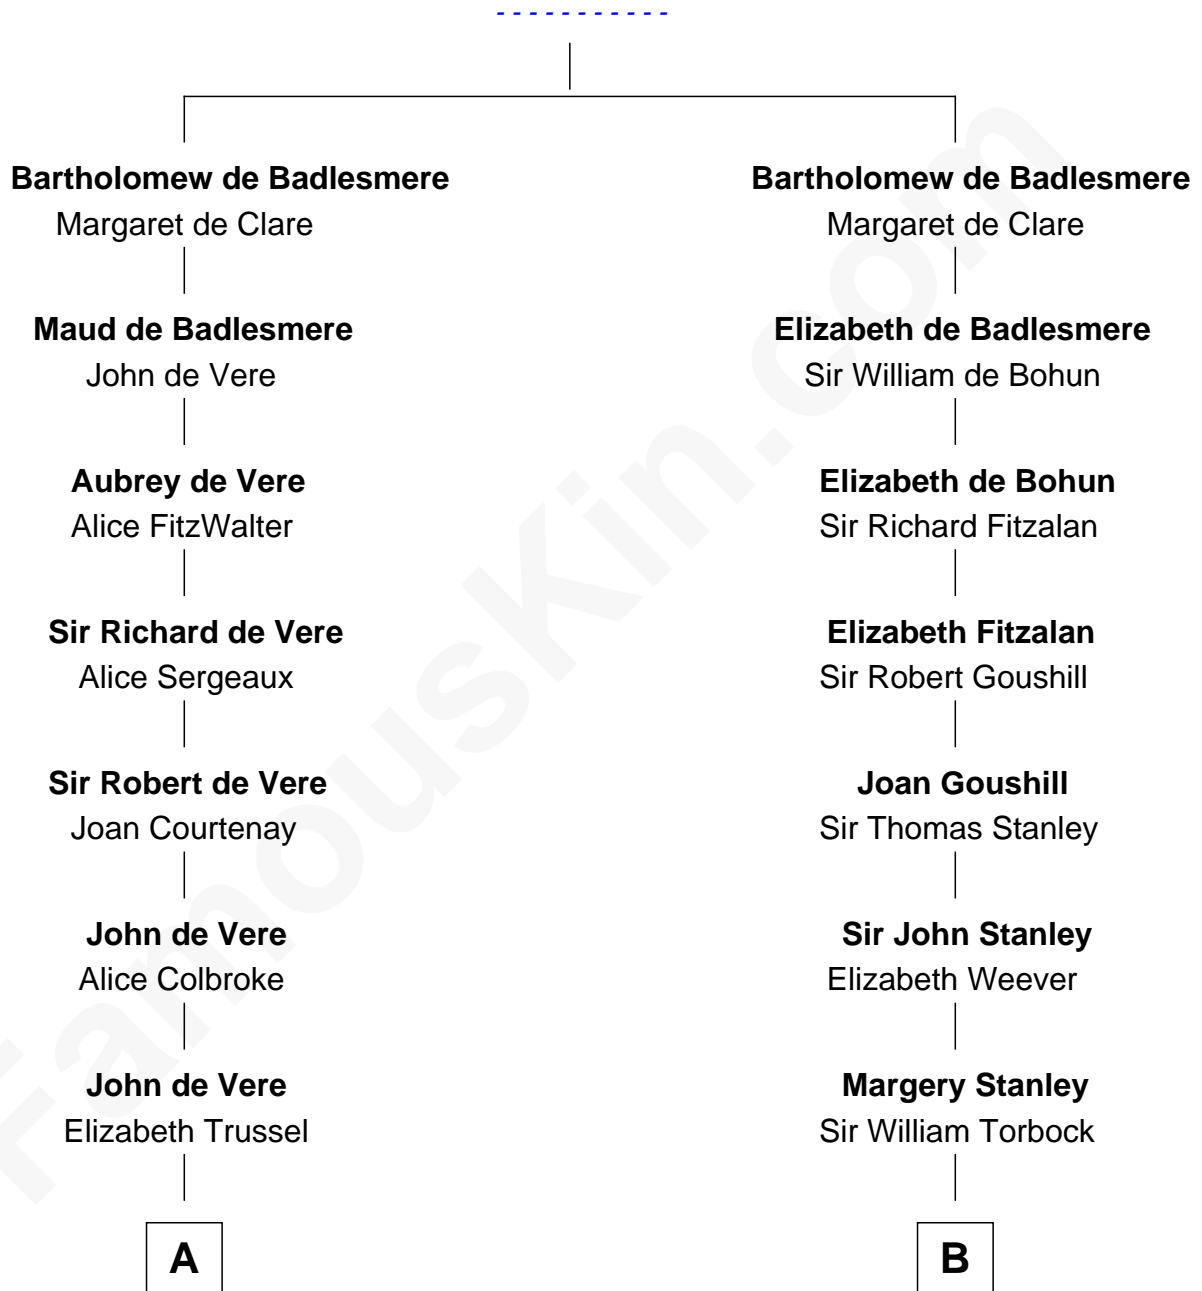

FamousKin.com

Relationship Chart of

Cara Delevingne

Fashion Model and Movie Actress

16th cousin 5 times removed of

Edward Lloyd V

13th Governor of Maryland

Gunselm de Badlesmere

C

Sir Berkeley Digby George Sheffield

Julia Mary de Tuyll van Serooskerken

John Vincent Sheffield

Anne Margaret Faudel-Phillips

Jane Armyne Sheffield

Sir Jocelyn Edward Greville Stevens

Pandora Anne Stevens

Charles Hamar Delevingne

Cara Delevingne

Model and Actress