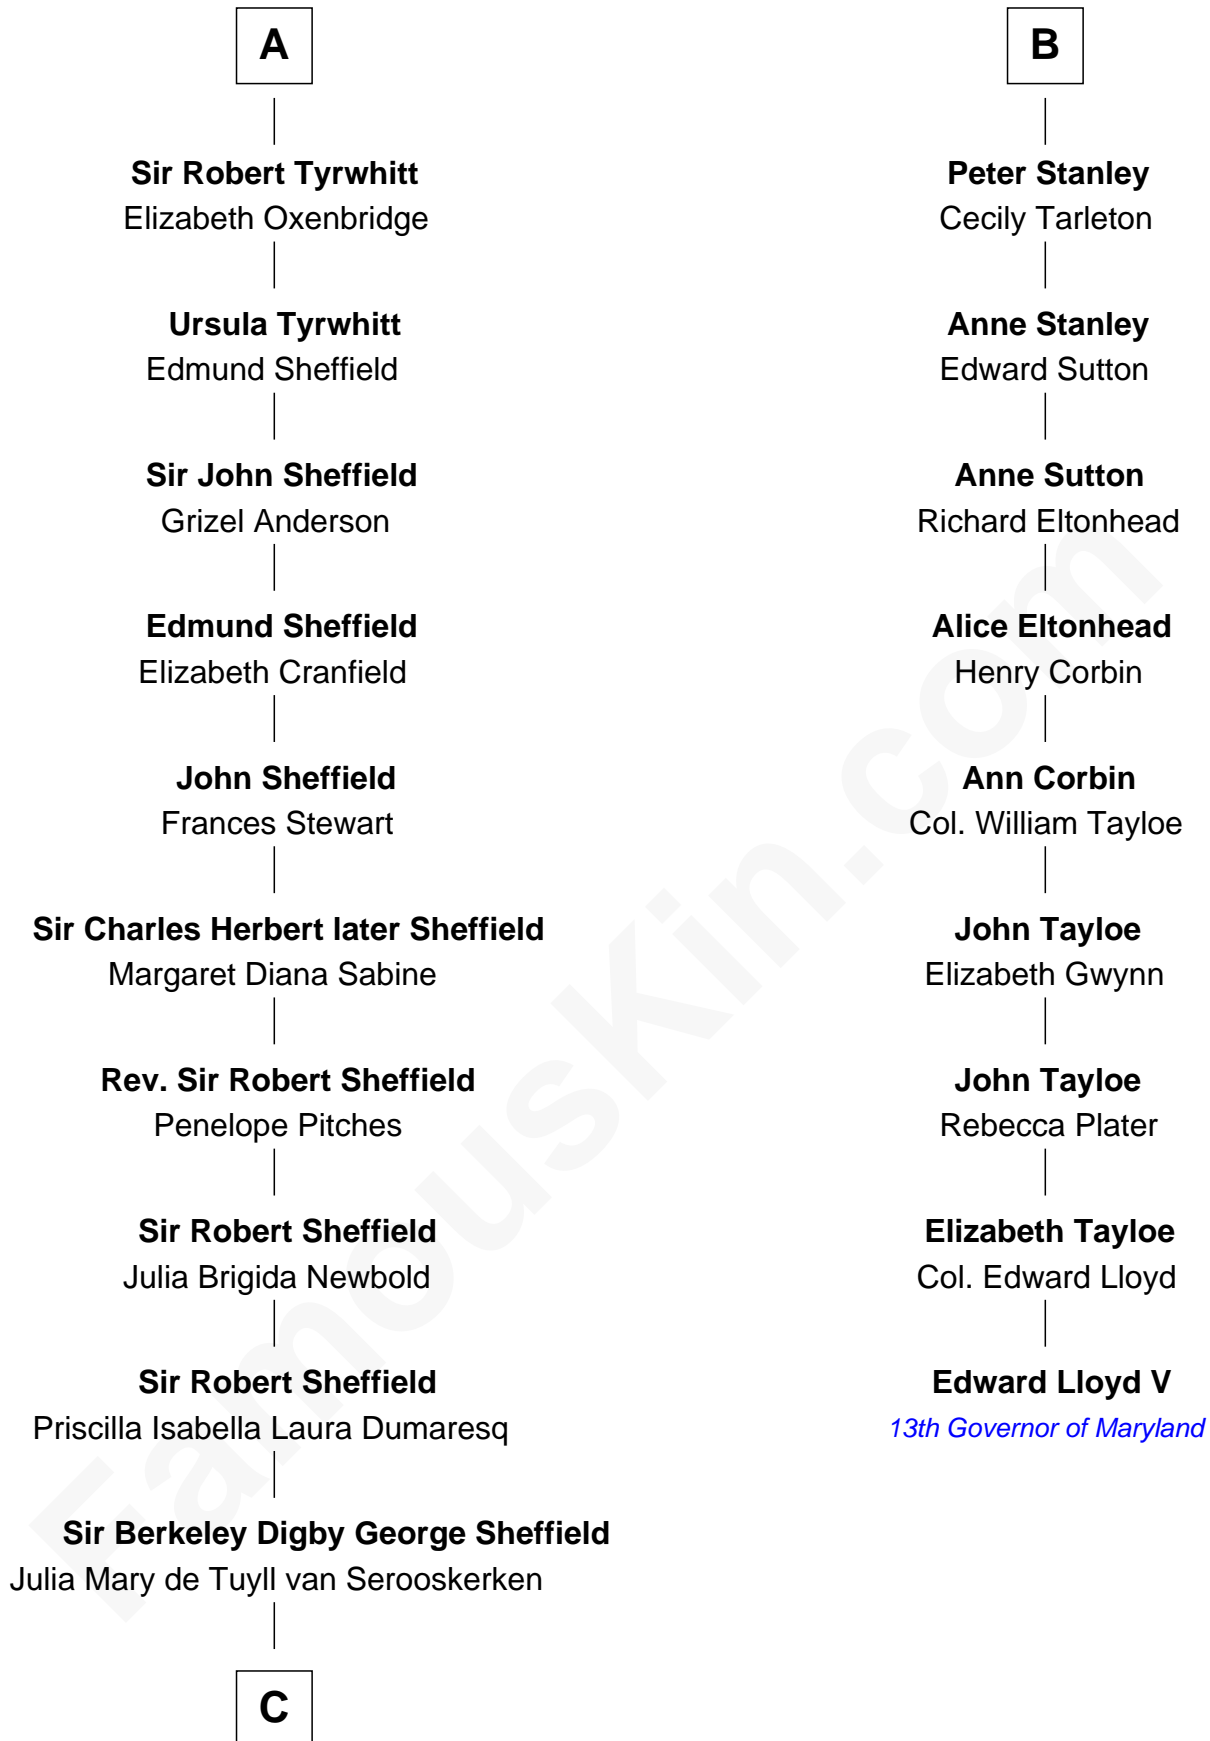

## Relationship Chart of

### Cara Delevingne

*Fashion Model and Movie Actress*

15th cousin 5 times removed of

### Edward Lloyd V

*13th Governor of Maryland*

**C**

**John Vincent Sheffield**  
Anne Margaret Faudel-Phillips

**Jane Armyne Sheffield**  
Sir Jocelyn Edward Greville Stevens

**Pandora Anne Stevens**  
Charles Hamar Delevingne