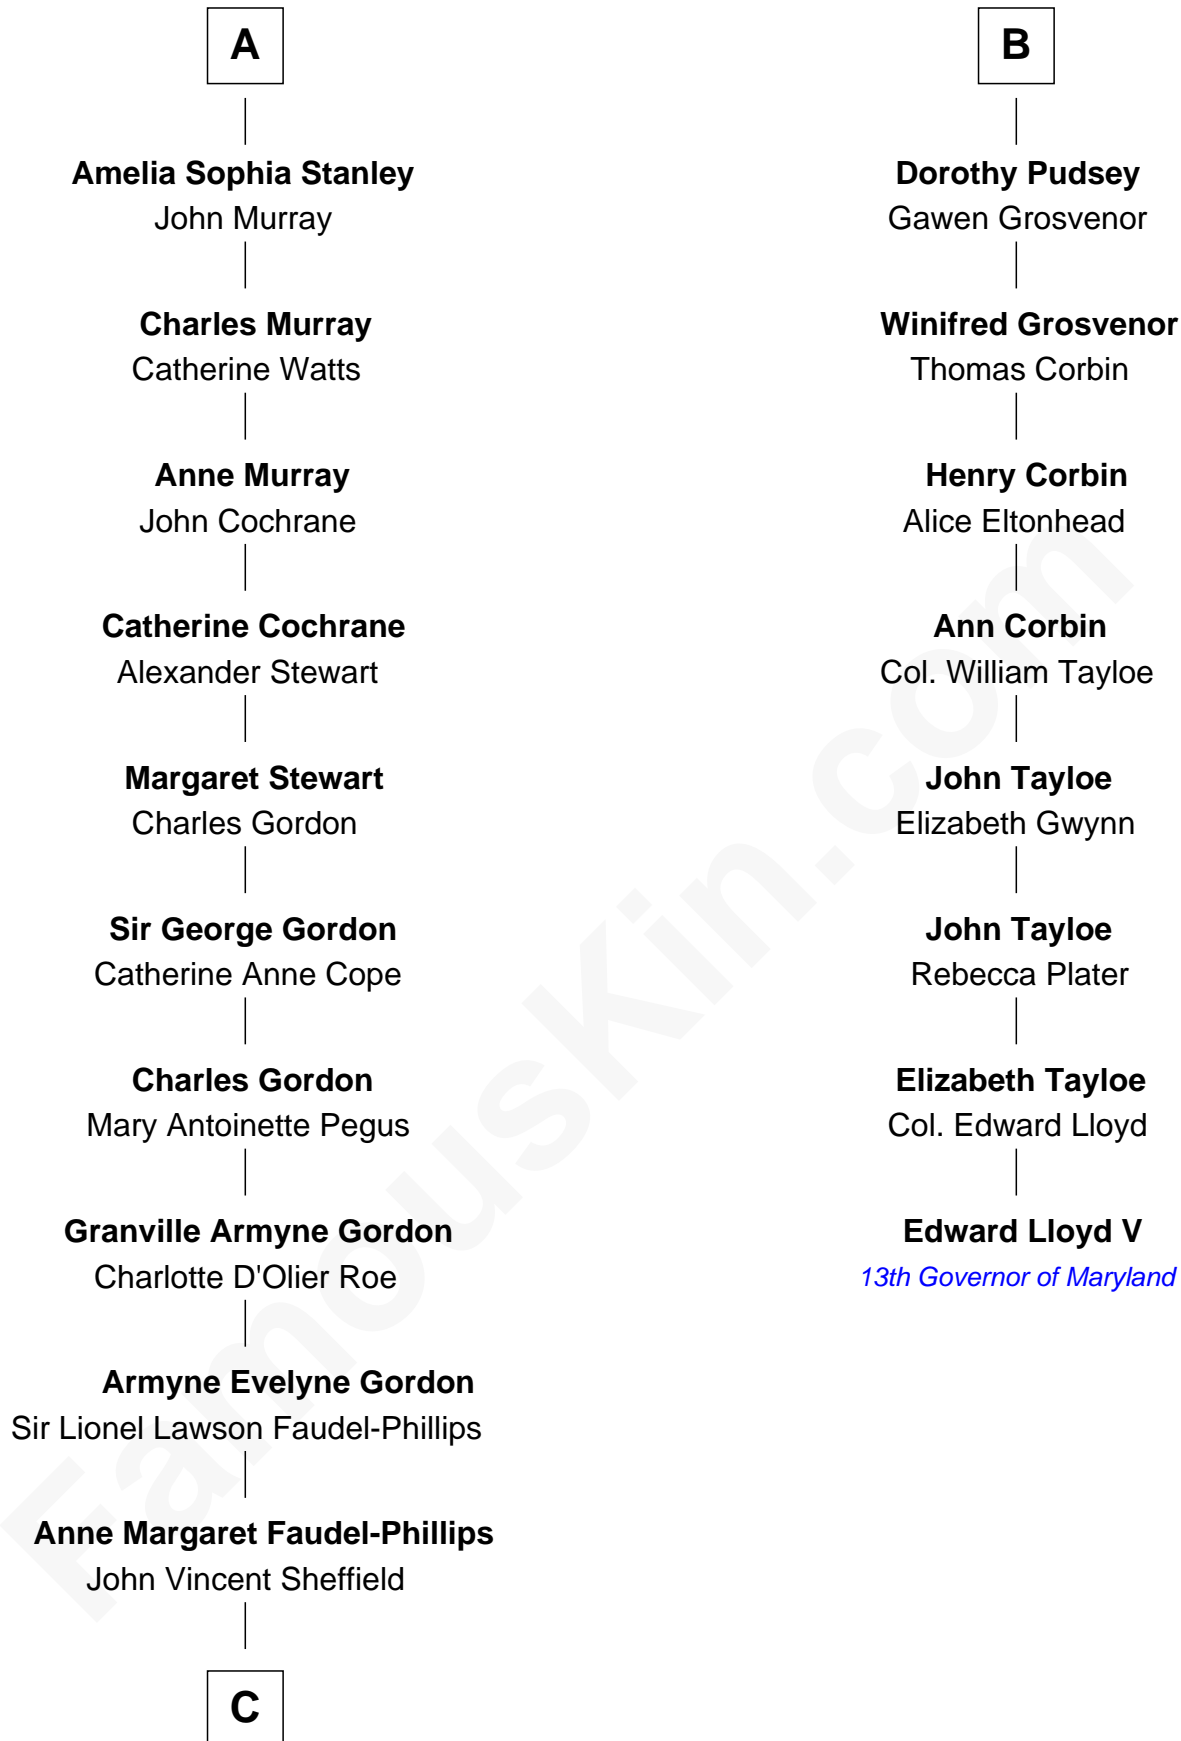

FamousKin.com

Relationship Chart of

Cara Delevingne

Fashion Model and Movie Actress

14th cousin 5 times removed of

Edward Lloyd V

13th Governor of Maryland

C

Jane Armyne Sheffield

Sir Jocelyn Edward Greville Stevens

Pandora Anne Stevens

Charles Hamar Delevingne

Cara Delevingne

Model and Actress

FamousKin.com