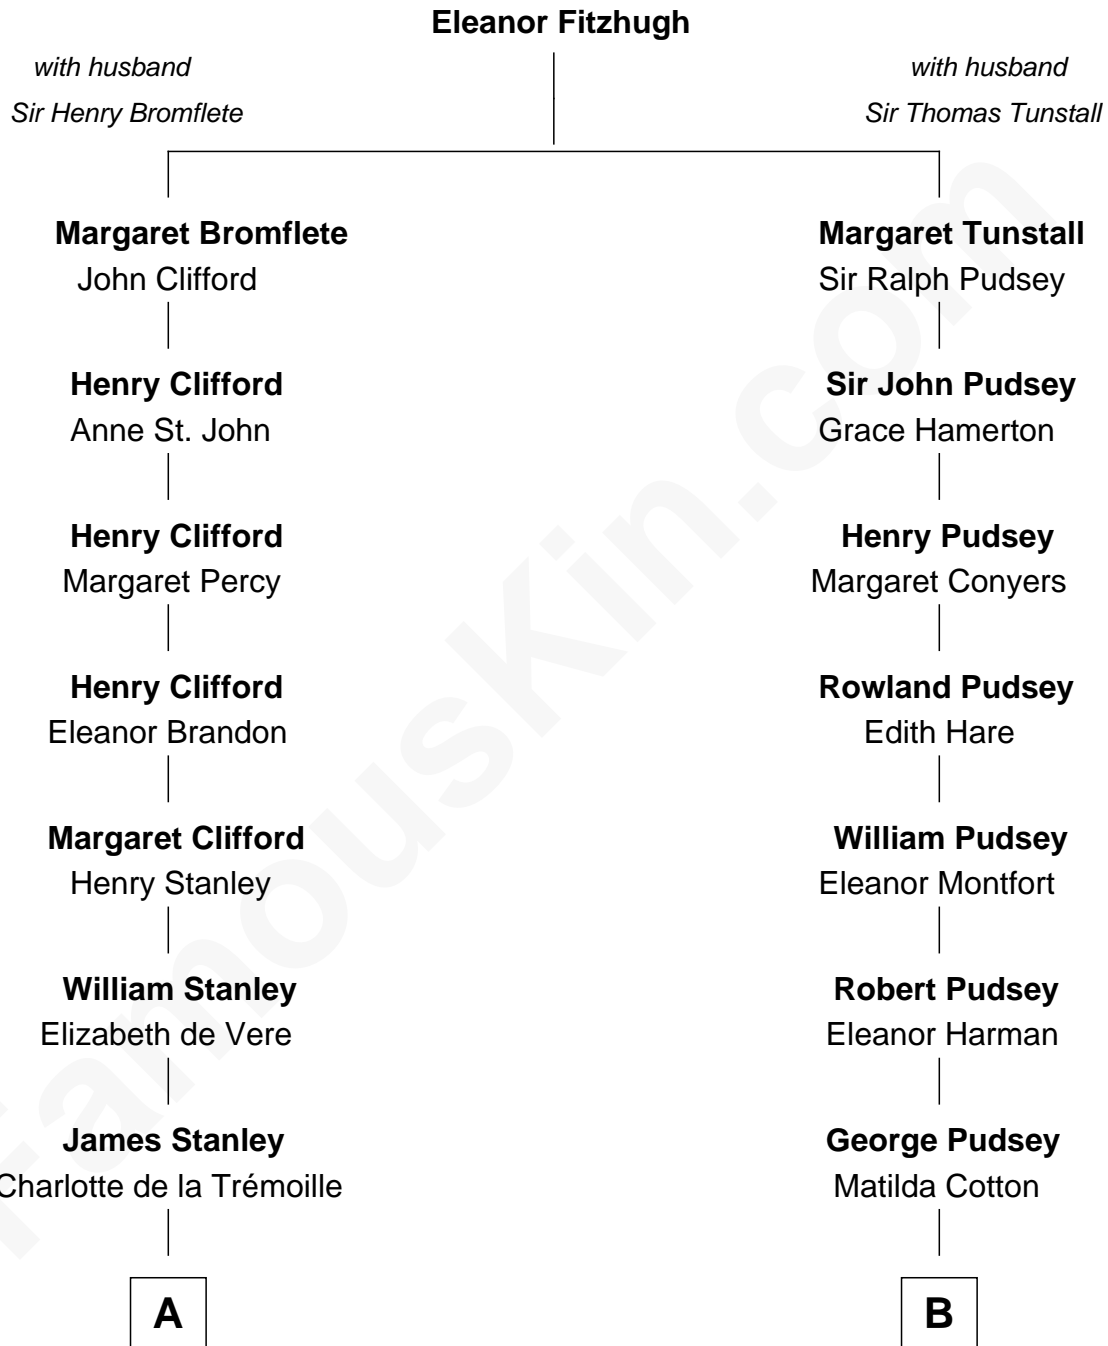

FamousKin.com

Relationship Chart of

Cara Delevingne

Fashion Model and Movie Actress

14th cousin 5 times removed of

Edward Lloyd V

13th Governor of Maryland

C

Jane Armyne Sheffield

Sir Jocelyn Edward Greville Stevens

Pandora Anne Stevens

Charles Hamar Delevingne

Cara Delevingne

Model and Actress

FamousKin.com