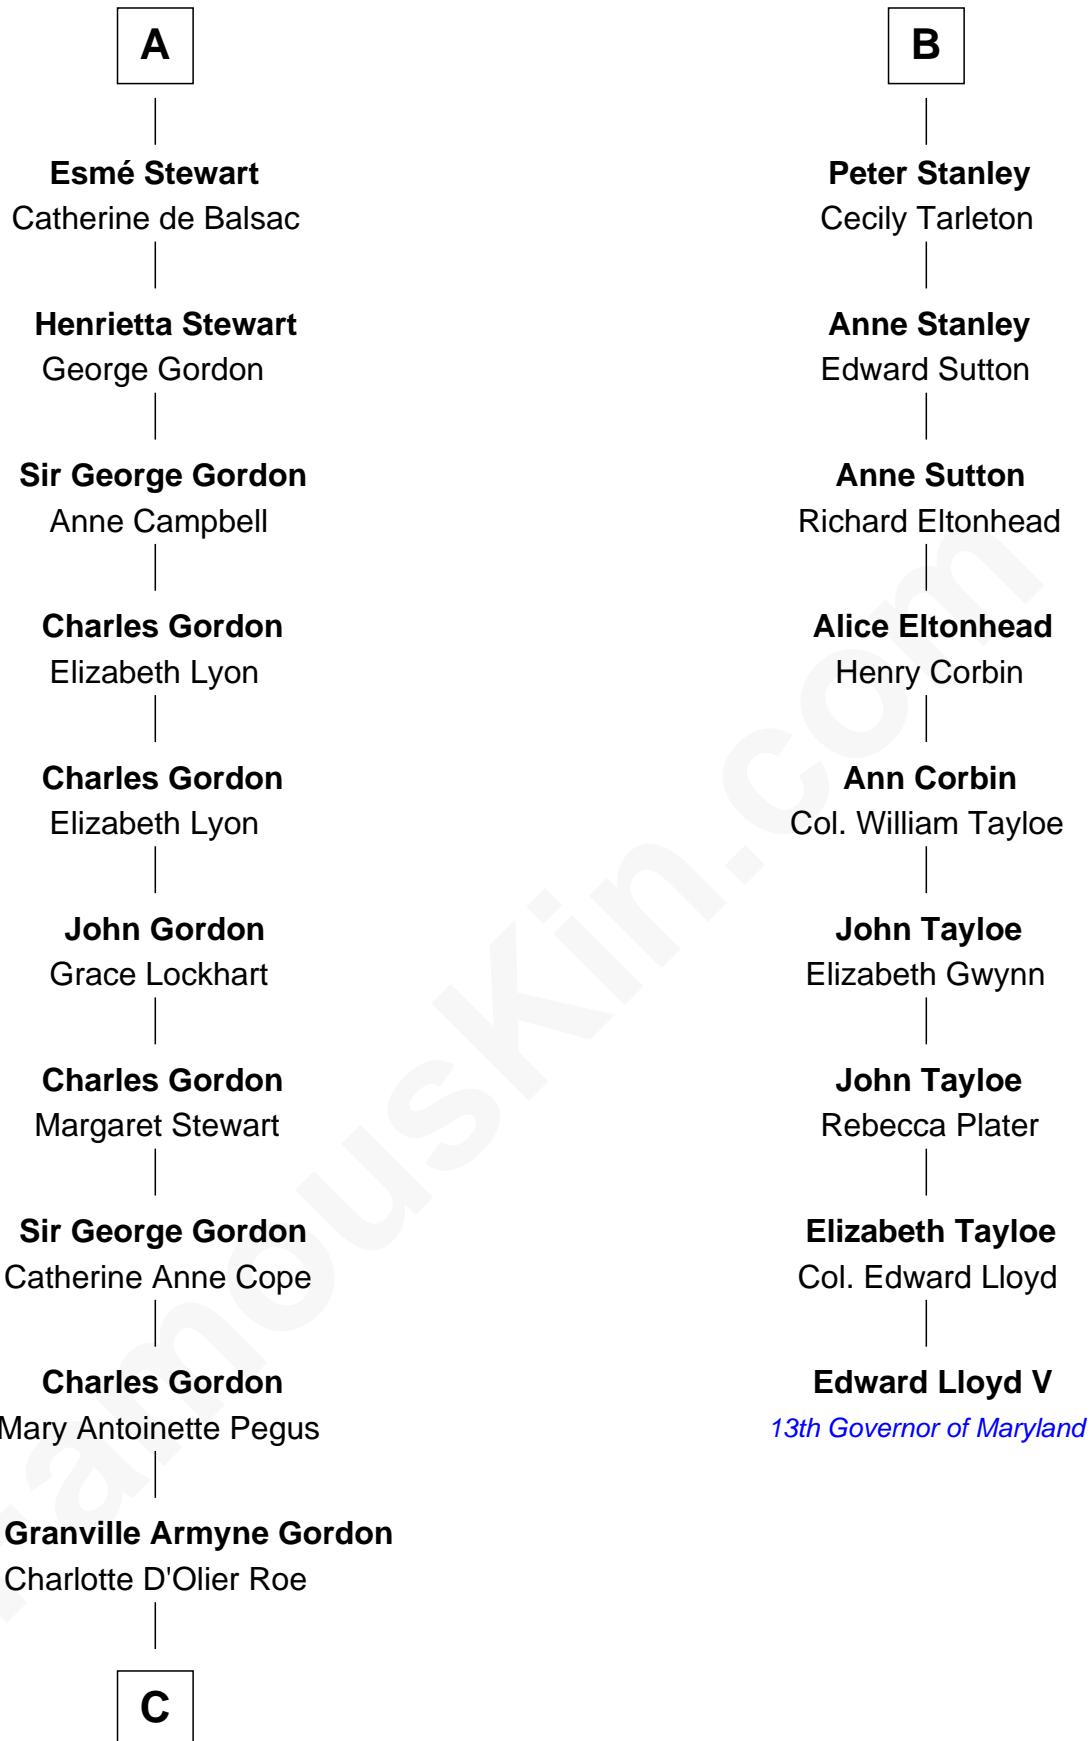

FamousKin.com

Relationship Chart of

Cara Delevingne

Fashion Model and Movie Actress

15th cousin 6 times removed of

Edward Lloyd V

13th Governor of Maryland

Sir Robert de Holland

Maude la Zouche

C

Armyne Evelyne Gordon
Sir Lionel Lawson Faudel-Phillips

Anne Margaret Faudel-Phillips
John Vincent Sheffield

Jane Armyne Sheffield
Sir Jocelyn Edward Greville Stevens

Pandora Anne Stevens
Charles Hamar Delevingne