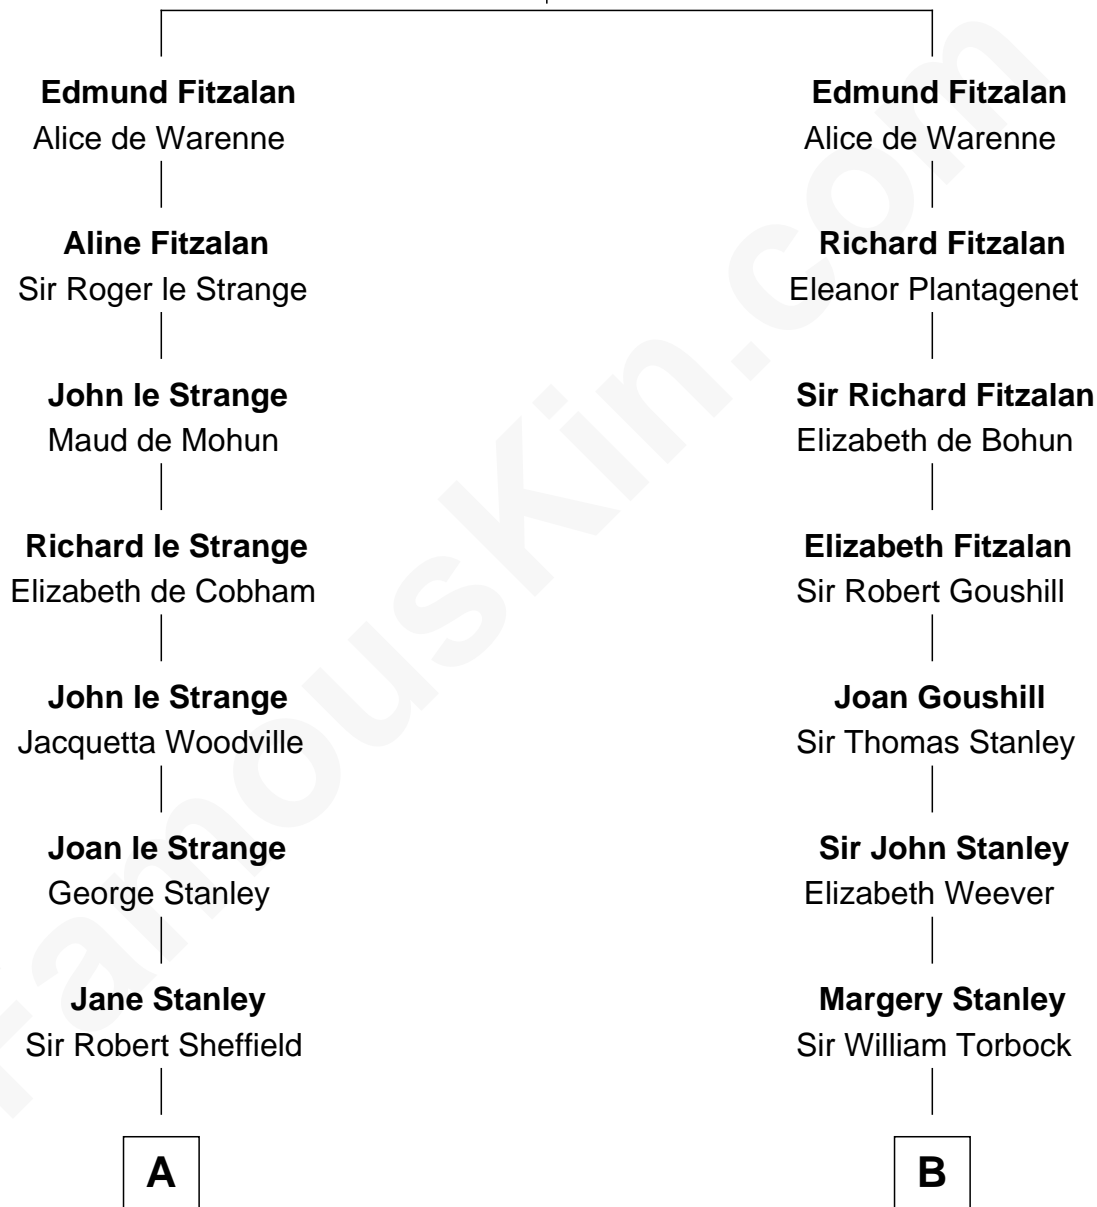

## Relationship Chart of

### Cara Delevingne

*Fashion Model and Movie Actress*

16th cousin 5 times removed of

**Edward Lloyd V**

*13th Governor of Maryland*

**Richard Fitzalan**

Alice de Saluzzo

**C**

**Sir Berkeley Digby George Sheffield**

Julia Mary de Tuyll van Serooskerken

**John Vincent Sheffield**

Anne Margaret Faudel-Phillips

**Jane Armyne Sheffield**

Sir Jocelyn Edward Greville Stevens

**Pandora Anne Stevens**