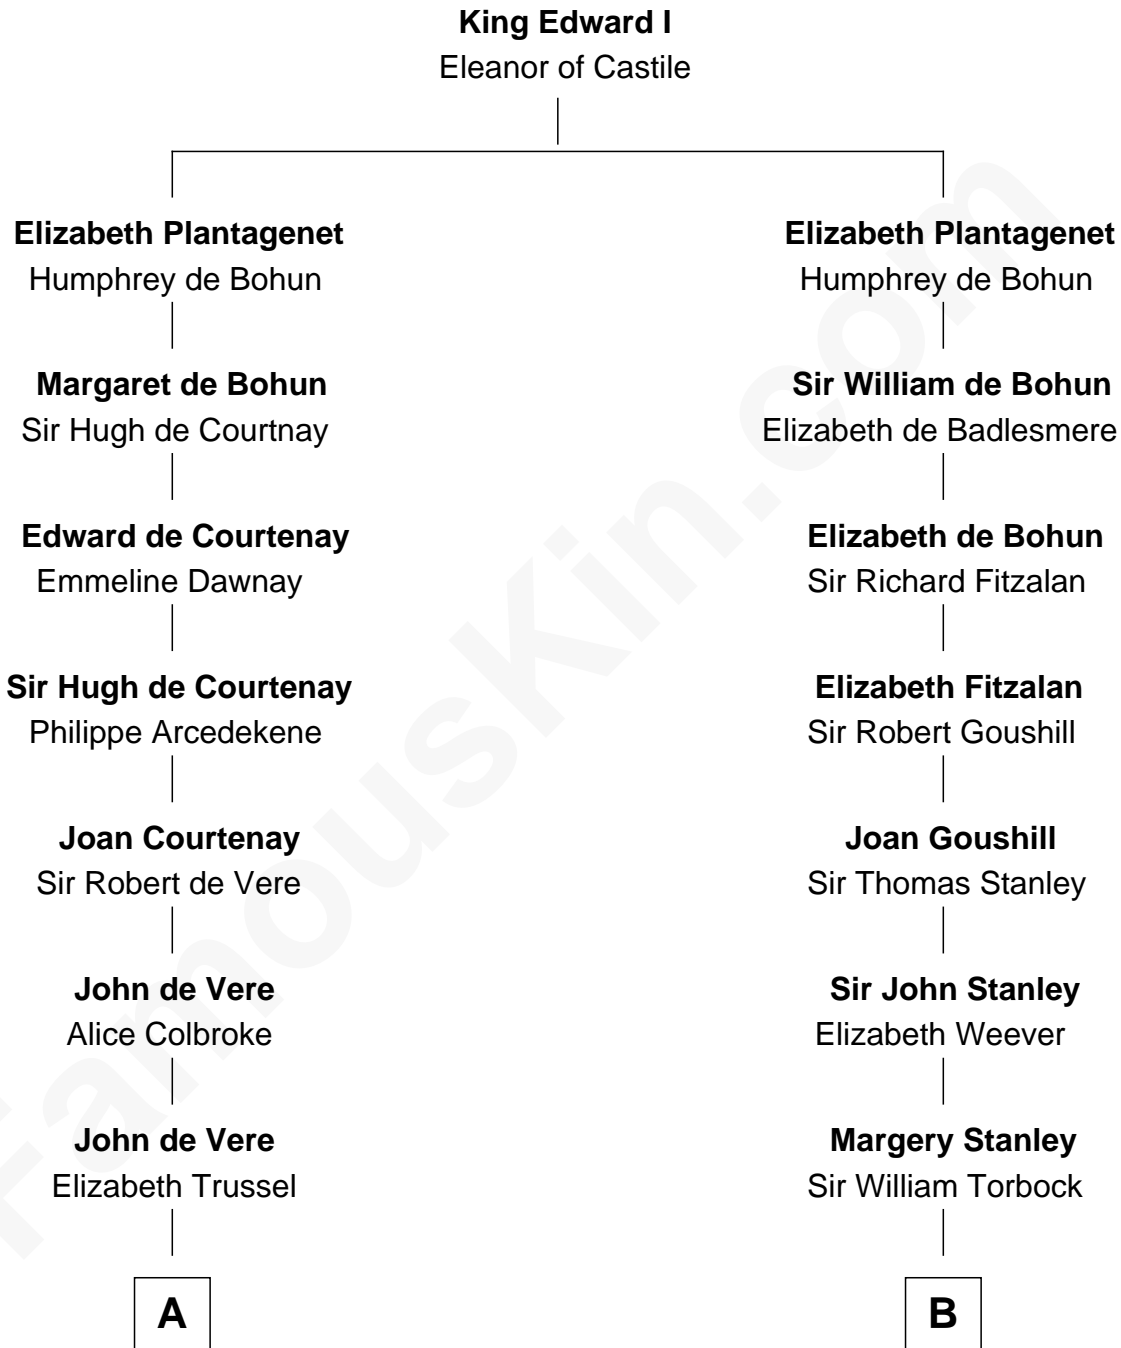

FamousKin.com

Relationship Chart of

Cara Delevingne

Fashion Model and Movie Actress

18th cousin 3 times removed of

Henry Lloyd

40th Governor of Maryland

C

Sir Berkeley Digby George Sheffield
Julia Mary de Tuyll van Serooskerken

John Vincent Sheffield
Anne Margaret Faudel-Phillips

Jane Armyne Sheffield
Sir Jocelyn Edward Greville Stevens

Pandora Anne Stevens
Charles Hamar Delevingne

Cara Delevingne
Model and Actress

D

Daniel Lloyd
Catherine Henry

Henry Lloyd
40th Governor of Maryland