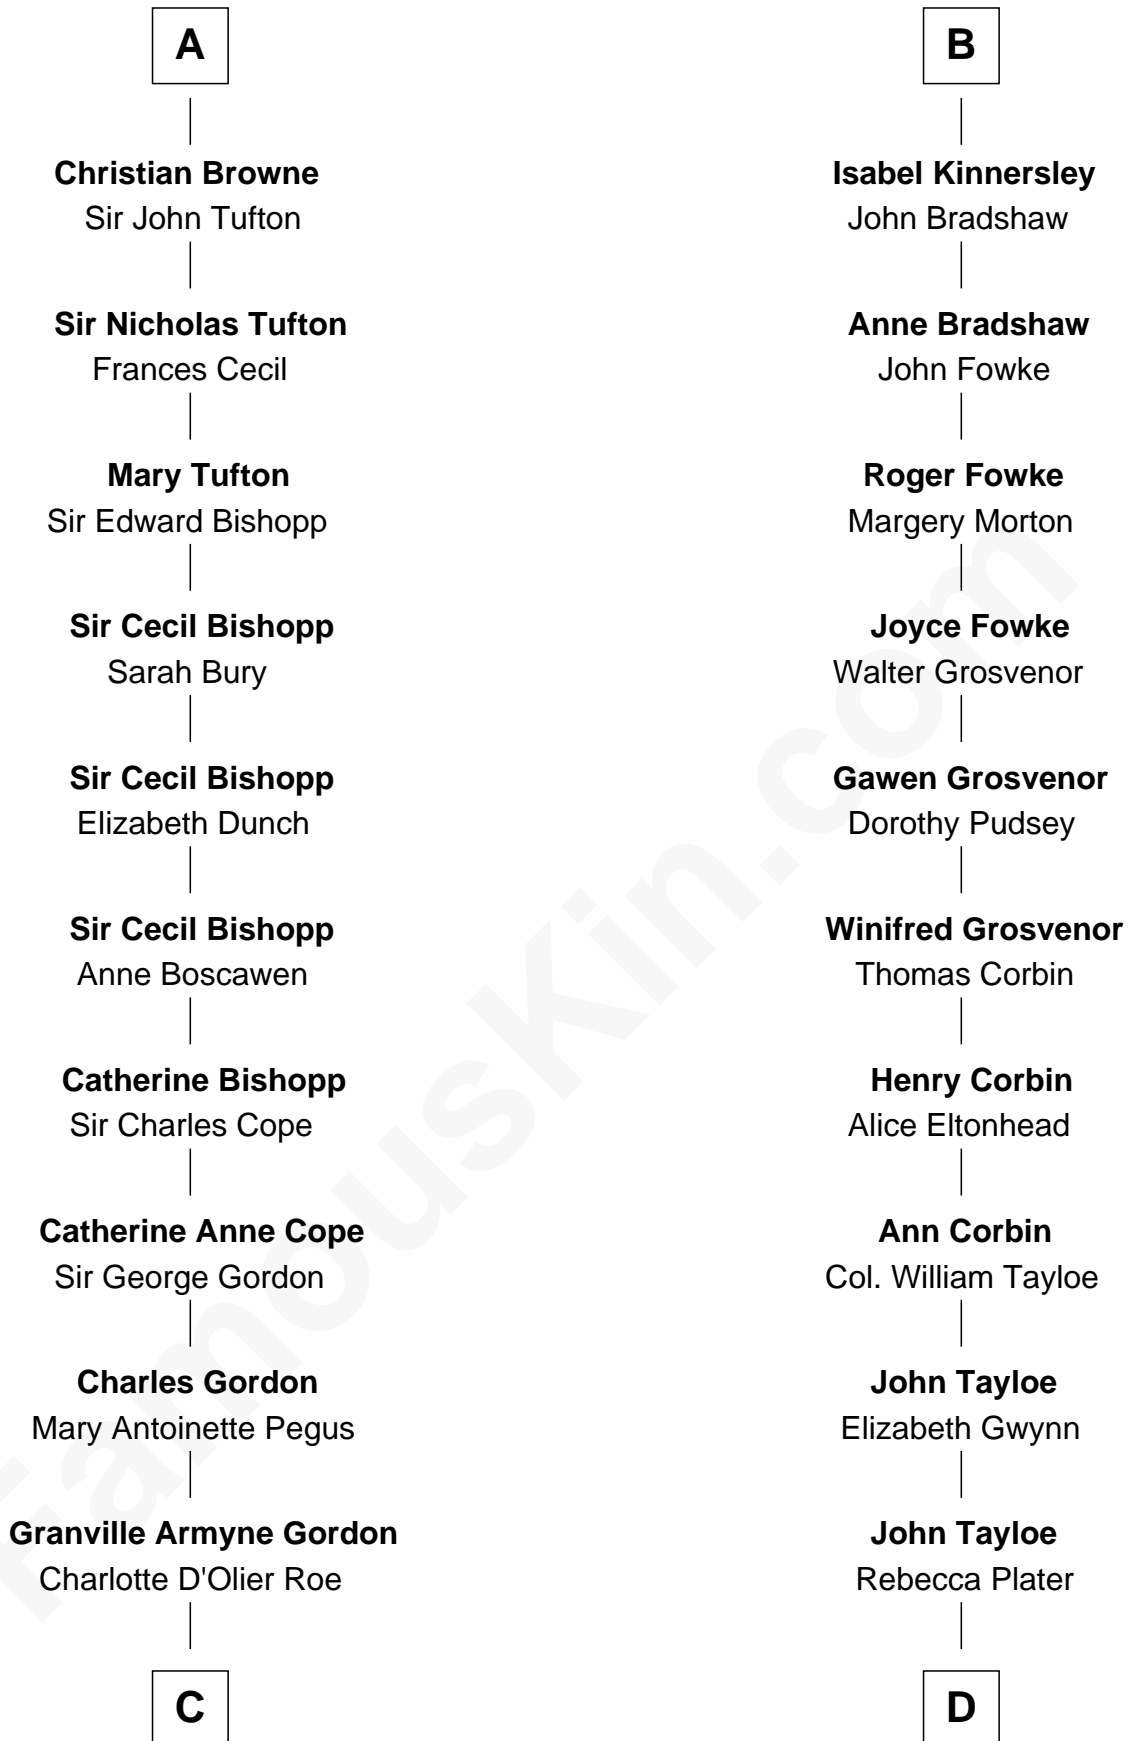

FamousKin.com

Relationship Chart of

Cara Delevingne

Fashion Model and Movie Actress

20th cousin 1 time removed of

Henry Lloyd

40th Governor of Maryland

C

Armyne Evelyne Gordon
Sir Lionel Lawson Faudel-Phillips

Anne Margaret Faudel-Phillips
John Vincent Sheffield

Jane Armyne Sheffield
Sir Jocelyn Edward Greville Stevens

Pandora Anne Stevens
Charles Hamar Delevingne

Cara Delevingne
Model and Actress

D

Elizabeth Tayloe
Col. Edward Lloyd

Col. Edward Lloyd
Sally Scott Murray

Daniel Lloyd
Catherine Henry

Henry Lloyd
40th Governor of Maryland