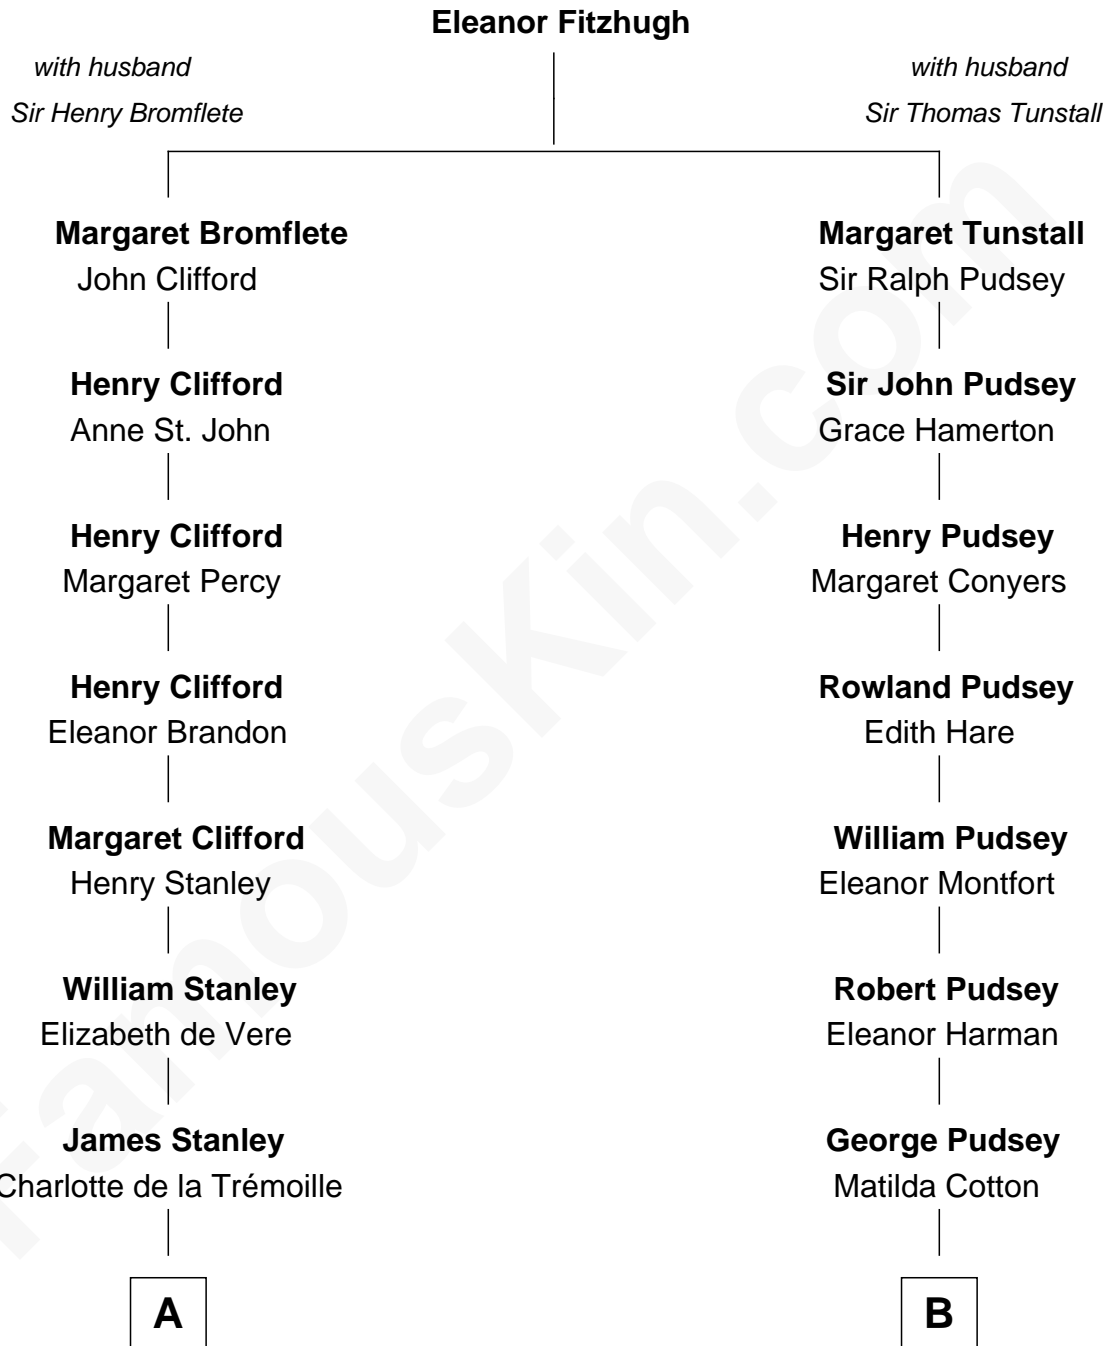

FamousKin.com

Relationship Chart of

Cara Delevingne

Fashion Model and Movie Actress

16th cousin 3 times removed of

Henry Lloyd

40th Governor of Maryland