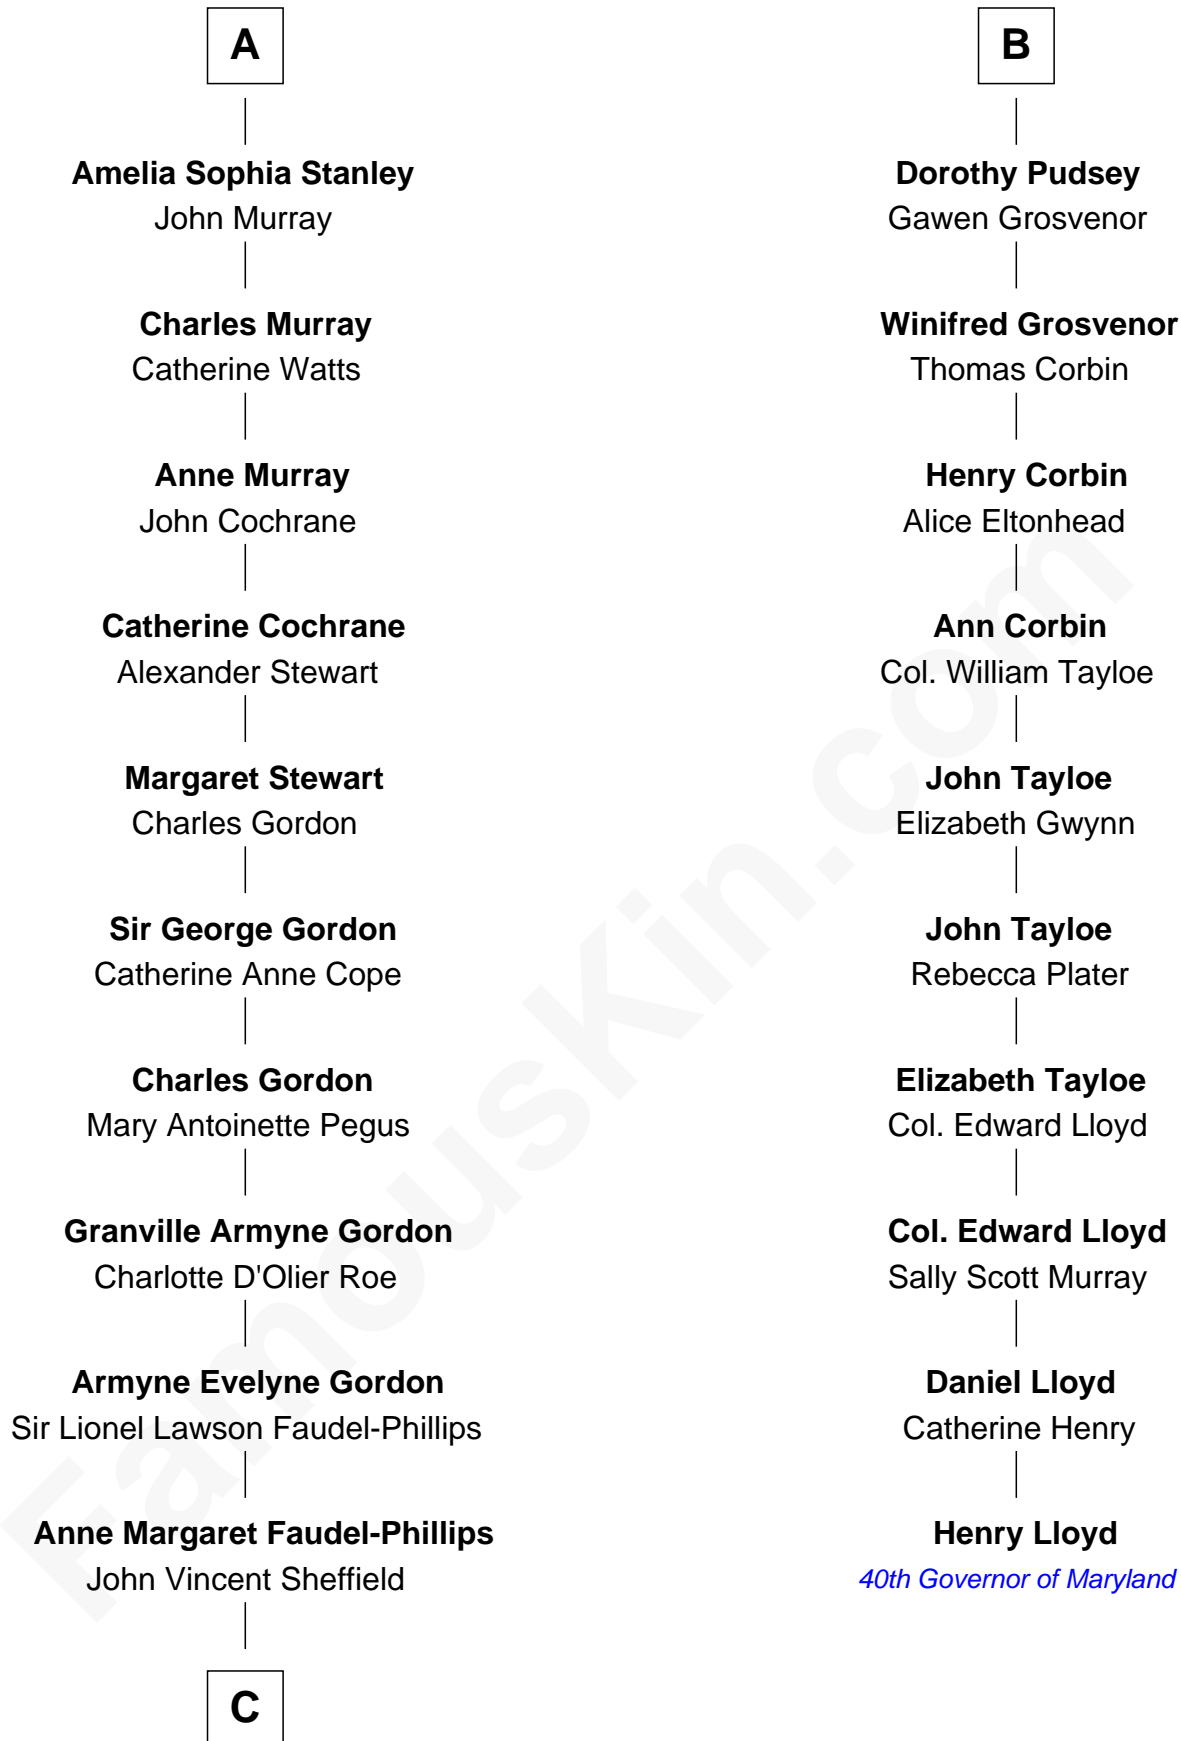

## Relationship Chart of

### Cara Delevingne

*Fashion Model and Movie Actress*

16th cousin 3 times removed of

### Henry Lloyd

*40th Governor of Maryland*

**C**

—  
**Jane Armyne Sheffield**

Sir Jocelyn Edward Greville Stevens

—  
**Pandora Anne Stevens**

Charles Hamar Delevingne

—  
**Cara Delevingne**