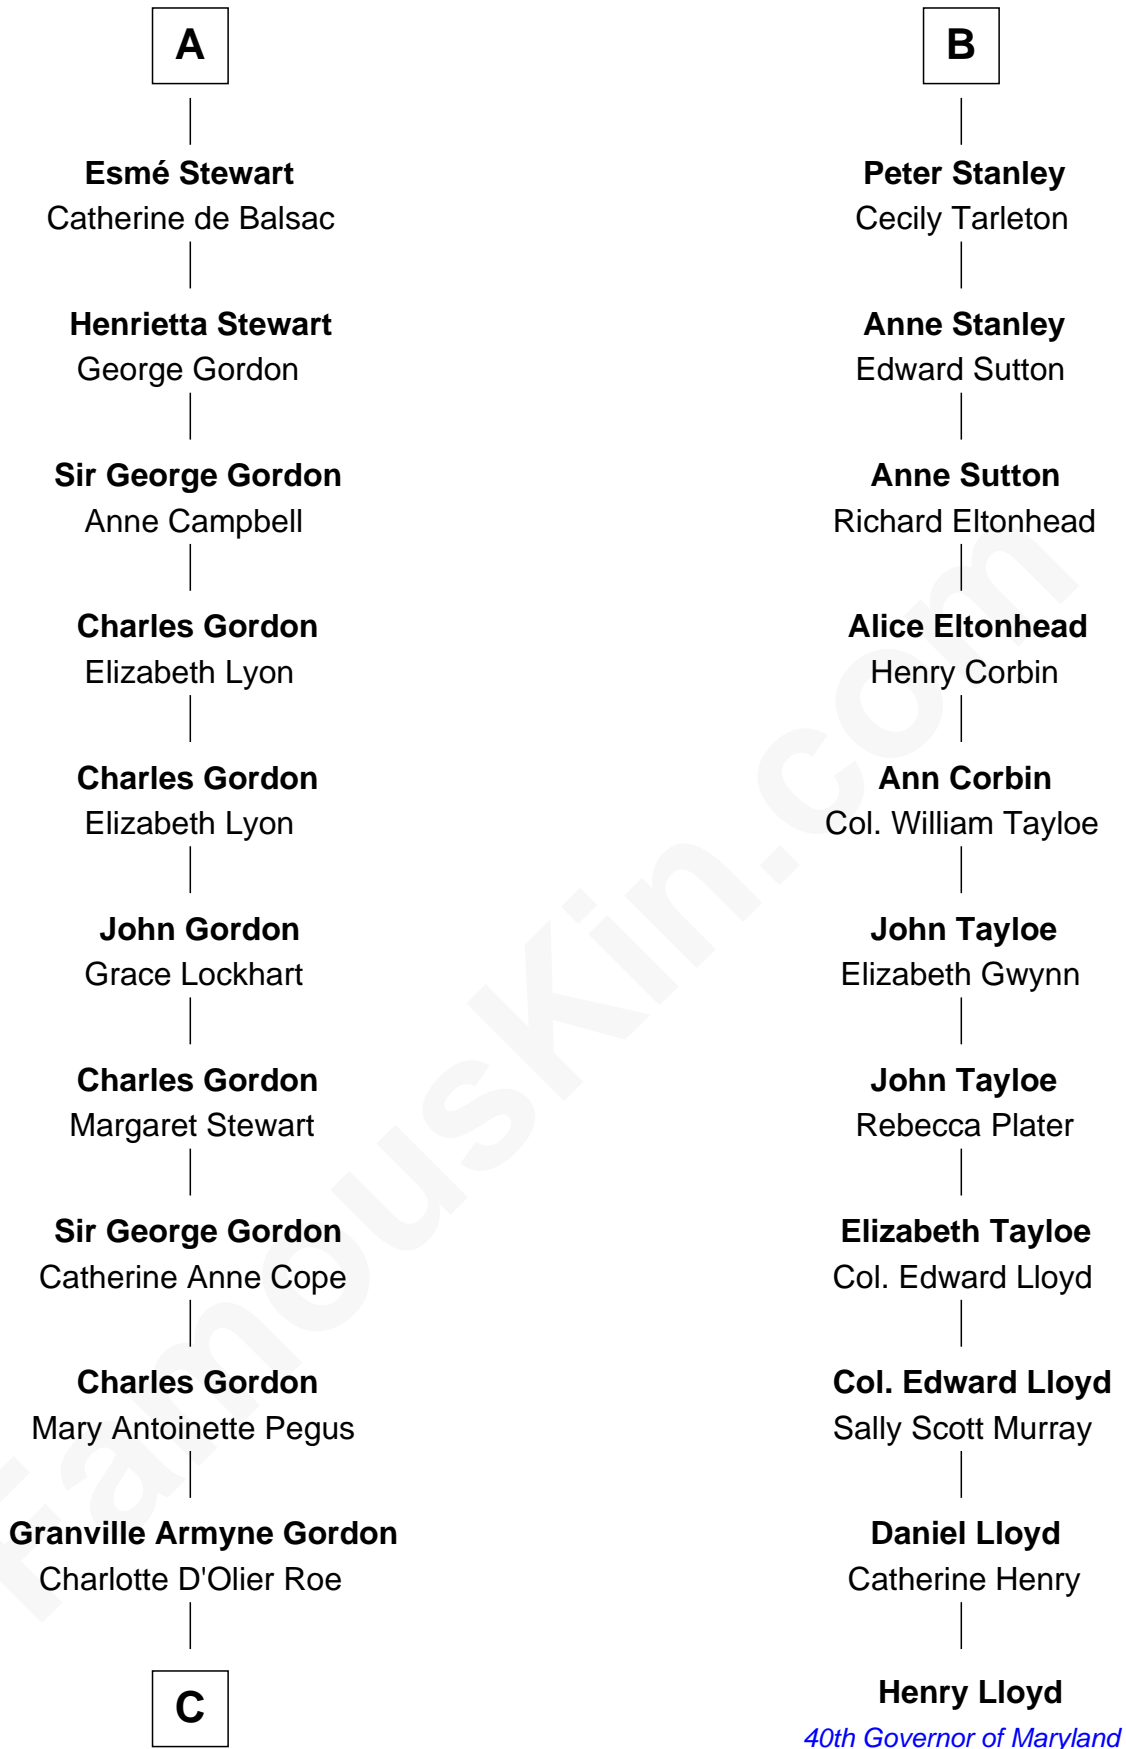

FamousKin.com

Relationship Chart of

Cara Delevingne

Fashion Model and Movie Actress

17th cousin 4 times removed of

Henry Lloyd

40th Governor of Maryland

Sir Robert de Holland

Maude la Zouche

C

Armyne Evelyne Gordon

Sir Lionel Lawson Faudel-Phillips

Anne Margaret Faudel-Phillips

John Vincent Sheffield

Jane Armyne Sheffield

Sir Jocelyn Edward Greville Stevens