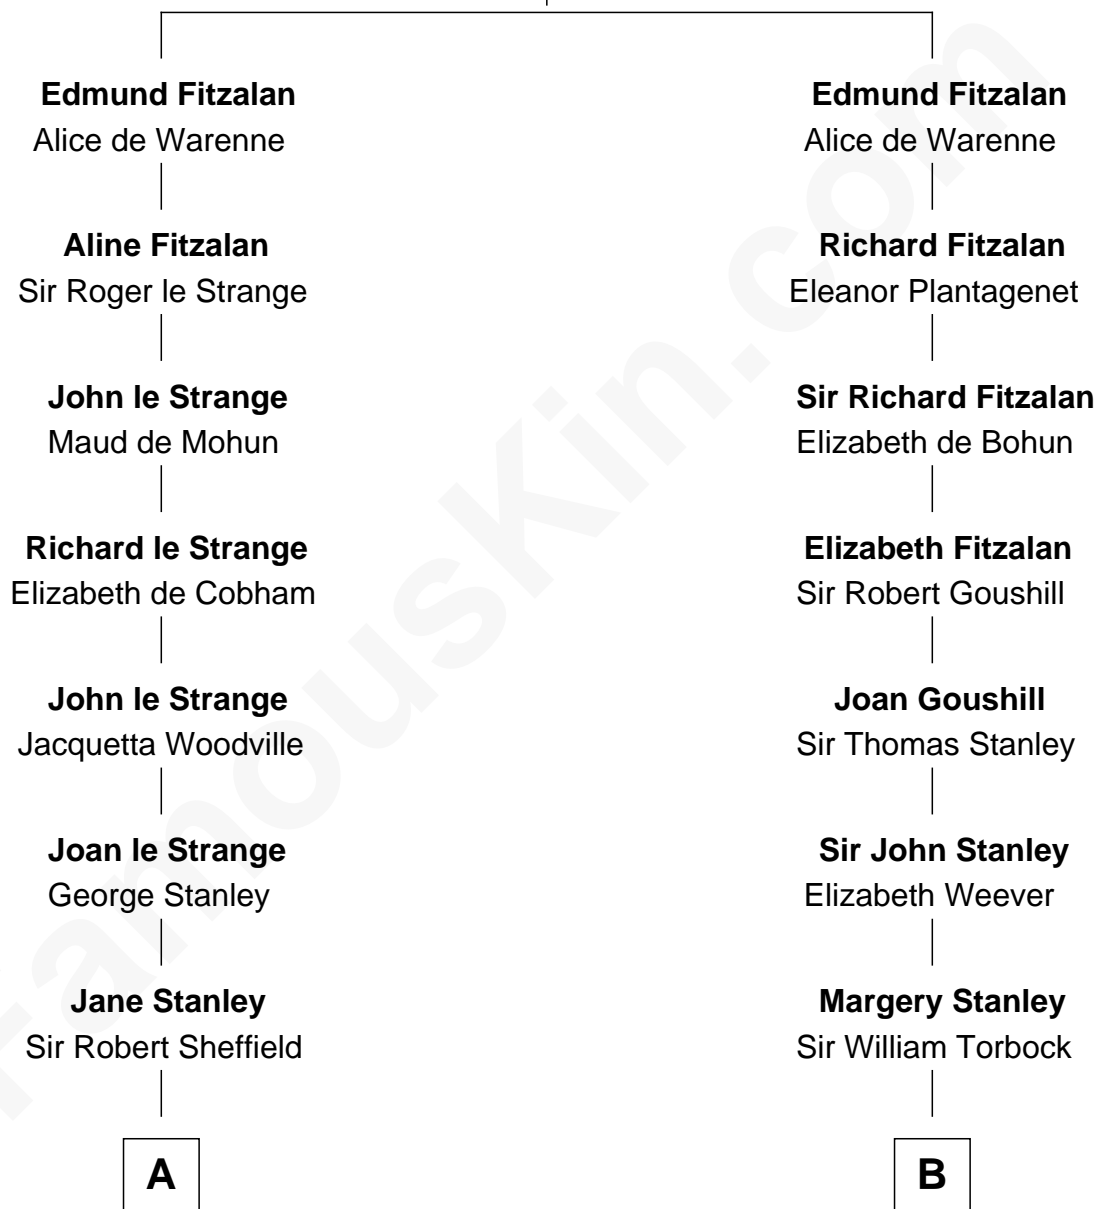

FamousKin.com

Relationship Chart of

Cara Delevingne

Fashion Model and Movie Actress

18th cousin 3 times removed of

Henry Lloyd

40th Governor of Maryland

Richard Fitzalan

Alice de Saluzzo

C

Sir Berkeley Digby George Sheffield
Julia Mary de Tuyll van Serooskerken

John Vincent Sheffield
Anne Margaret Faudel-Phillips

Jane Armyne Sheffield
Sir Jocelyn Edward Greville Stevens

Pandora Anne Stevens
Charles Hamar Delevingne

Cara Delevingne
Model and Actress

D

Daniel Lloyd
Catherine Henry

Henry Lloyd
40th Governor of Maryland