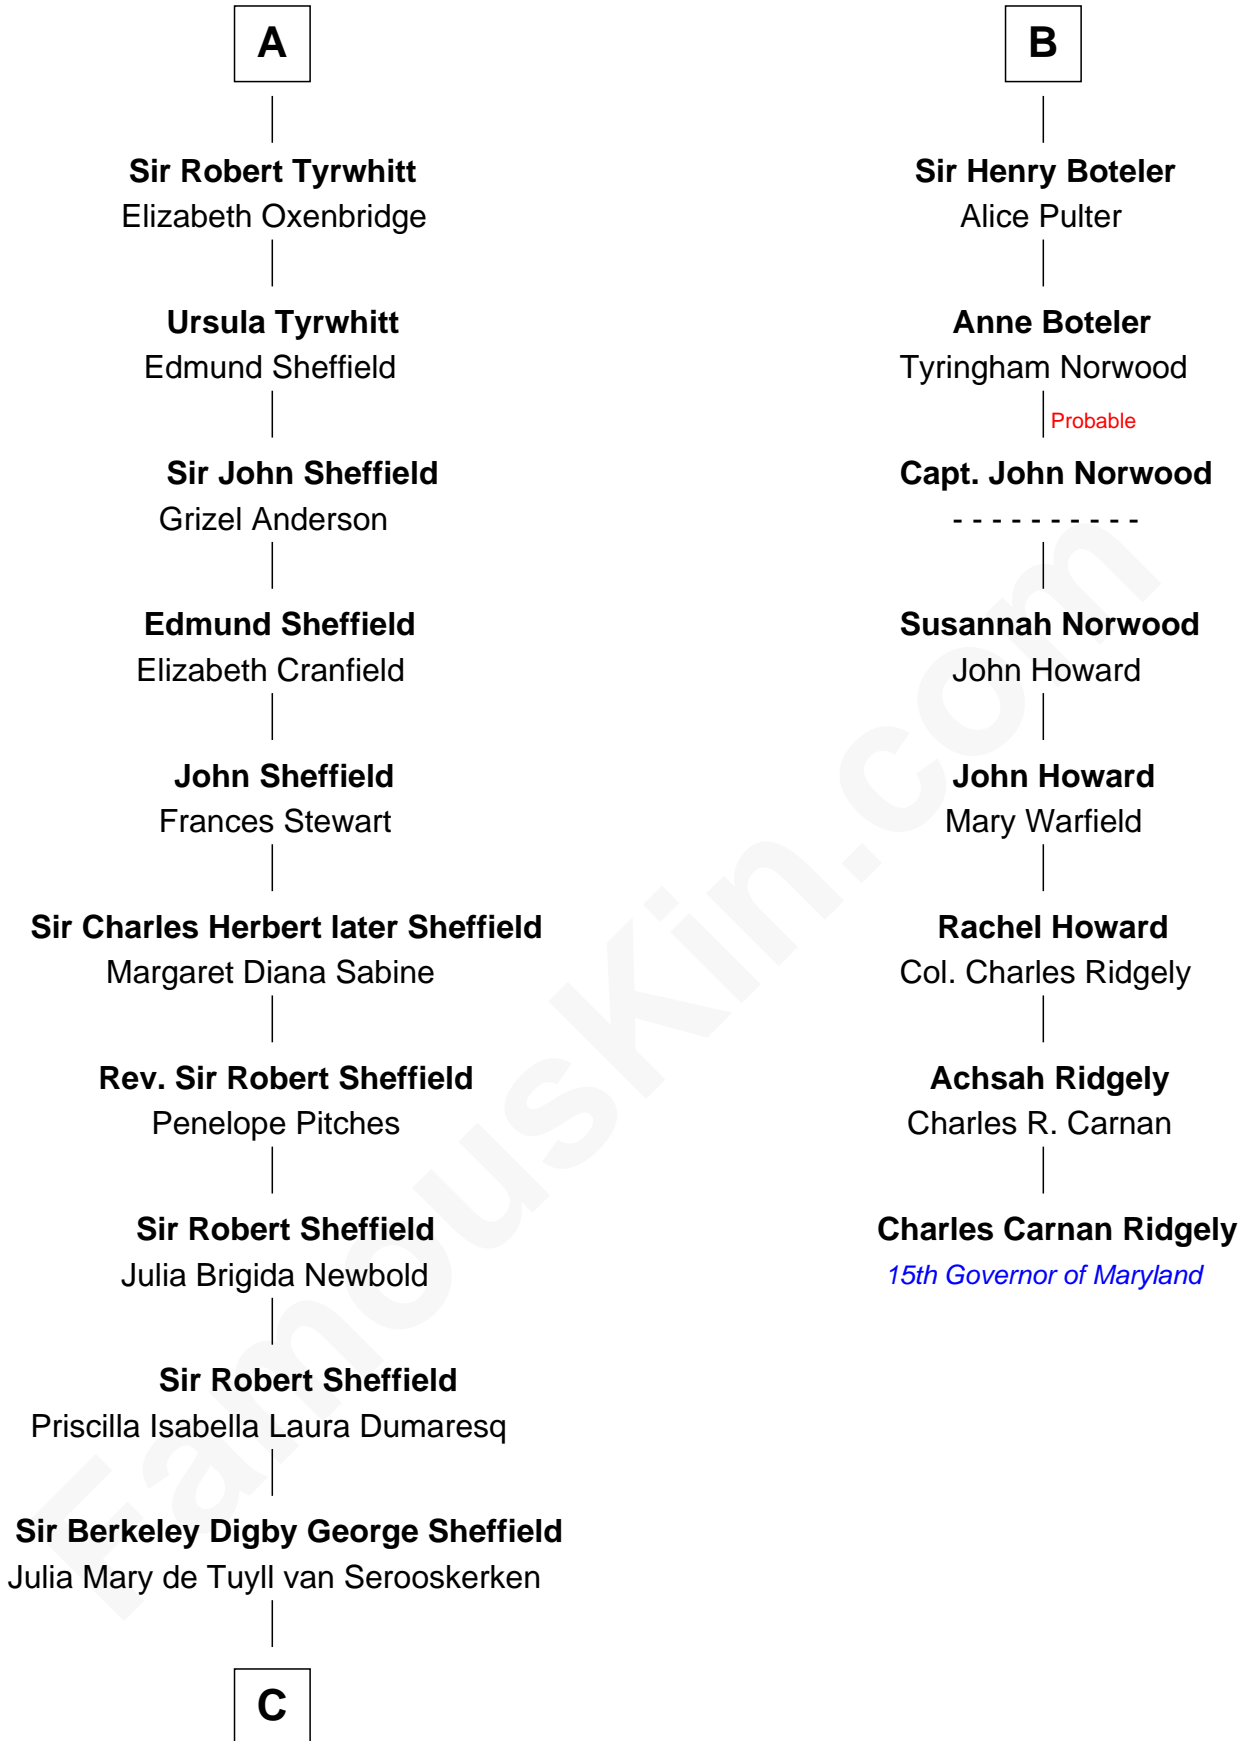

FamousKin.com

Relationship Chart of

Cara Delevingne

Fashion Model and Movie Actress

14th cousin 6 times removed of

Charles Carnan Ridgely

15th Governor of Maryland

Sir William de la Pole

Katherine de Norwich

Sir Michael de la Pole

Katherine Wingfield

Michael de la Pole

Katherine de Stafford

Isabel de la Pole

Thomas Morley

Anne Morley

Sir Michael de la Pole

Katherine Wingfield

Sir Thomas de la Pole

Anne Cheney

Katherine de la Pole

Sir Miles Stapleton

Elizabeth Stapleton

Sir William Calthorpe

Anne Calthorpe

Sir Robert Drury

Elizabeth Drury

Sir Philip Boteler

Sir John Boteler

Grizel Roche

B

C