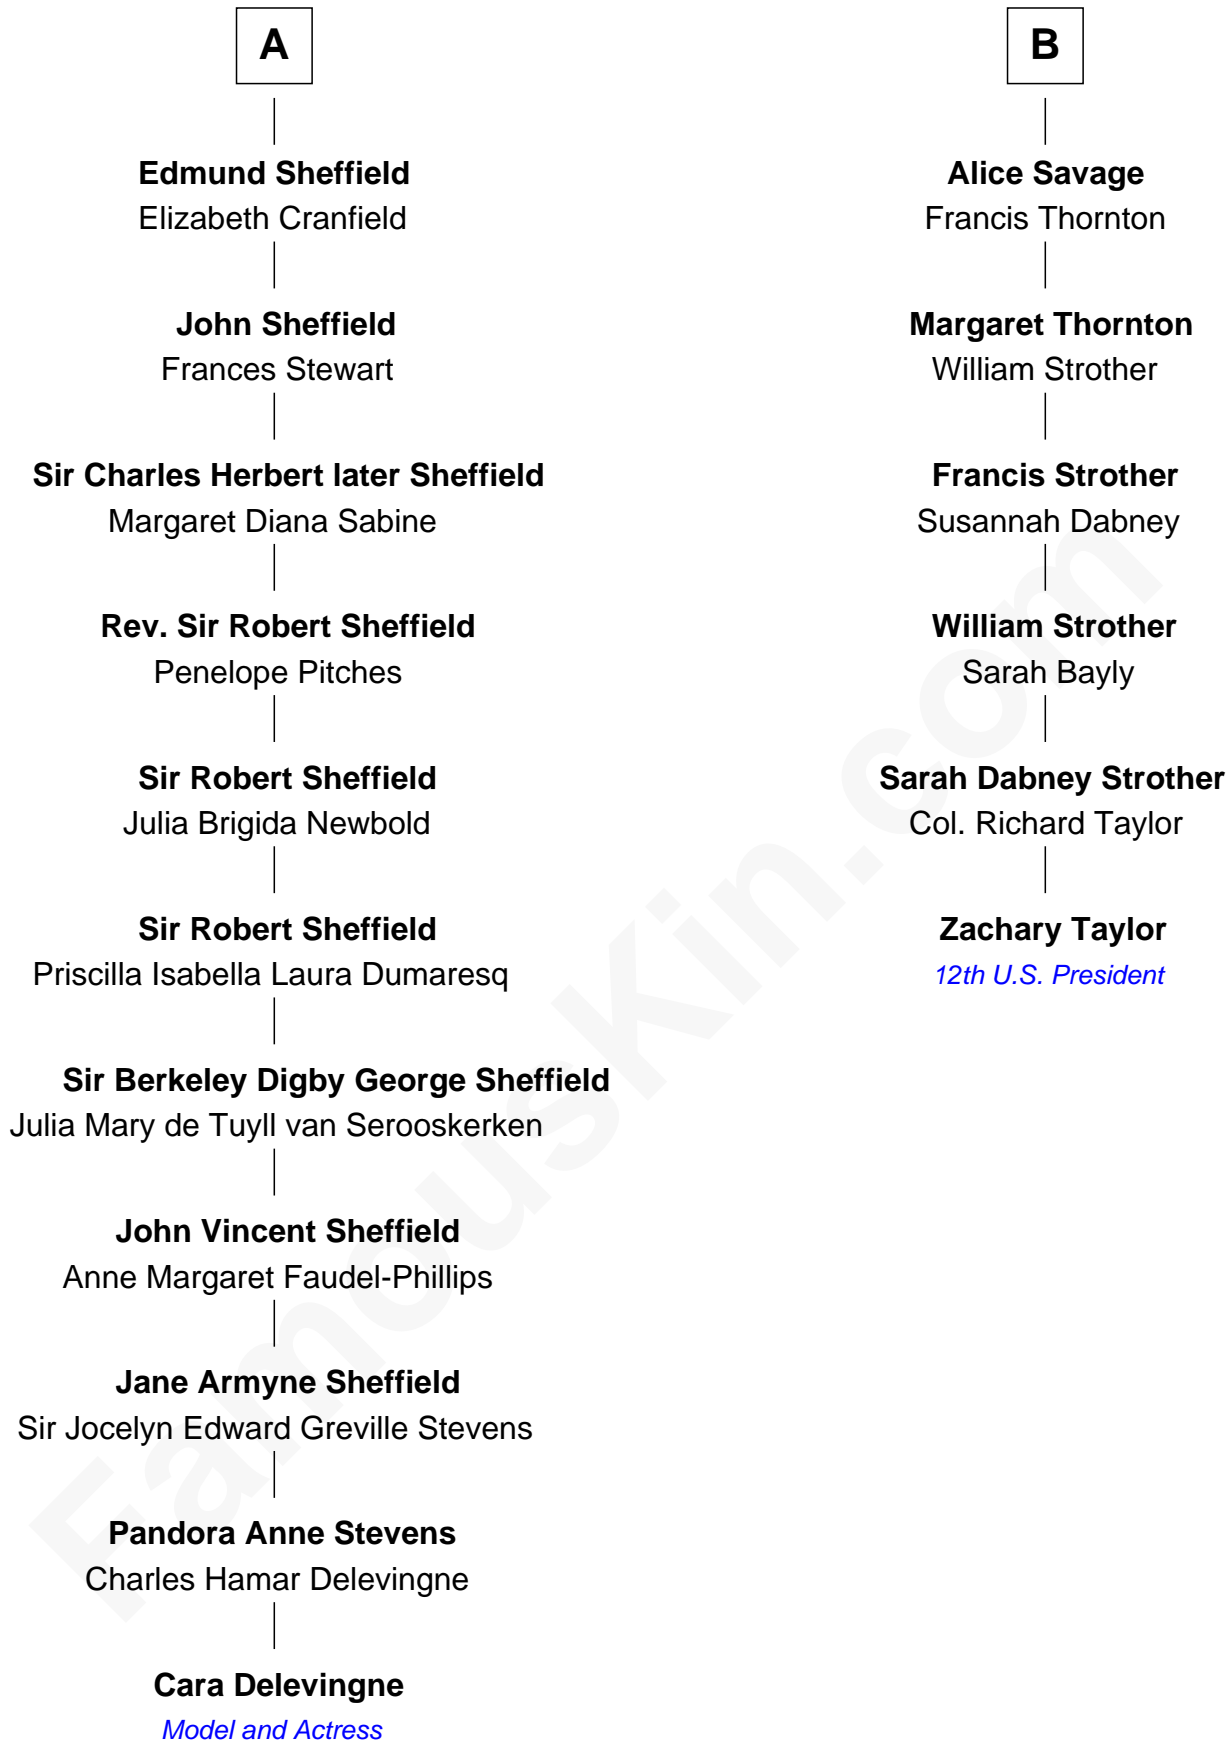

FamousKin.com

Relationship Chart of

Cara Delevingne

Fashion Model and Movie Actress

12th cousin 5 times removed of

Zachary Taylor

12th U.S. President

Sir Thomas Stanley

Joan Goushill

Cara Delevingne photo by [Gage Skidmore](#) ([CC BY-SA 2.0](#))