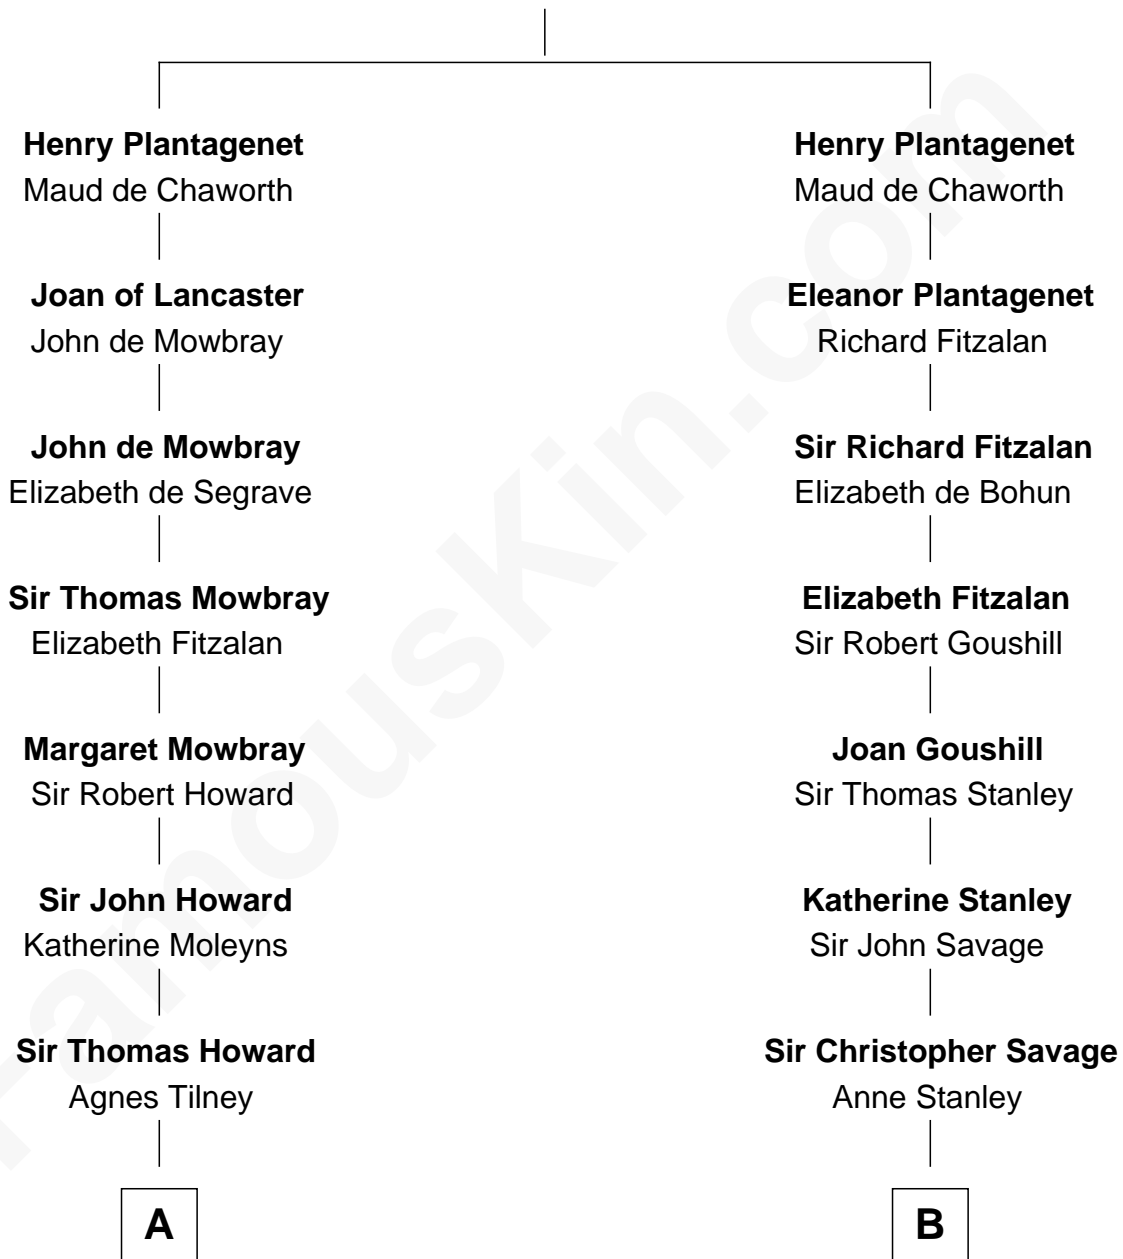

FamousKin.com

Relationship Chart of

Cara Delevingne

Fashion Model and Movie Actress

17th cousin 4 times removed of

Zachary Taylor

12th U.S. President

Edmund Plantagenet

Blanche of Artois

C

Sir Berkeley Digby George Sheffield

Julia Mary de Tuyll van Serooskerken

John Vincent Sheffield

Anne Margaret Faudel-Phillips

Jane Armyne Sheffield

Sir Jocelyn Edward Greville Stevens