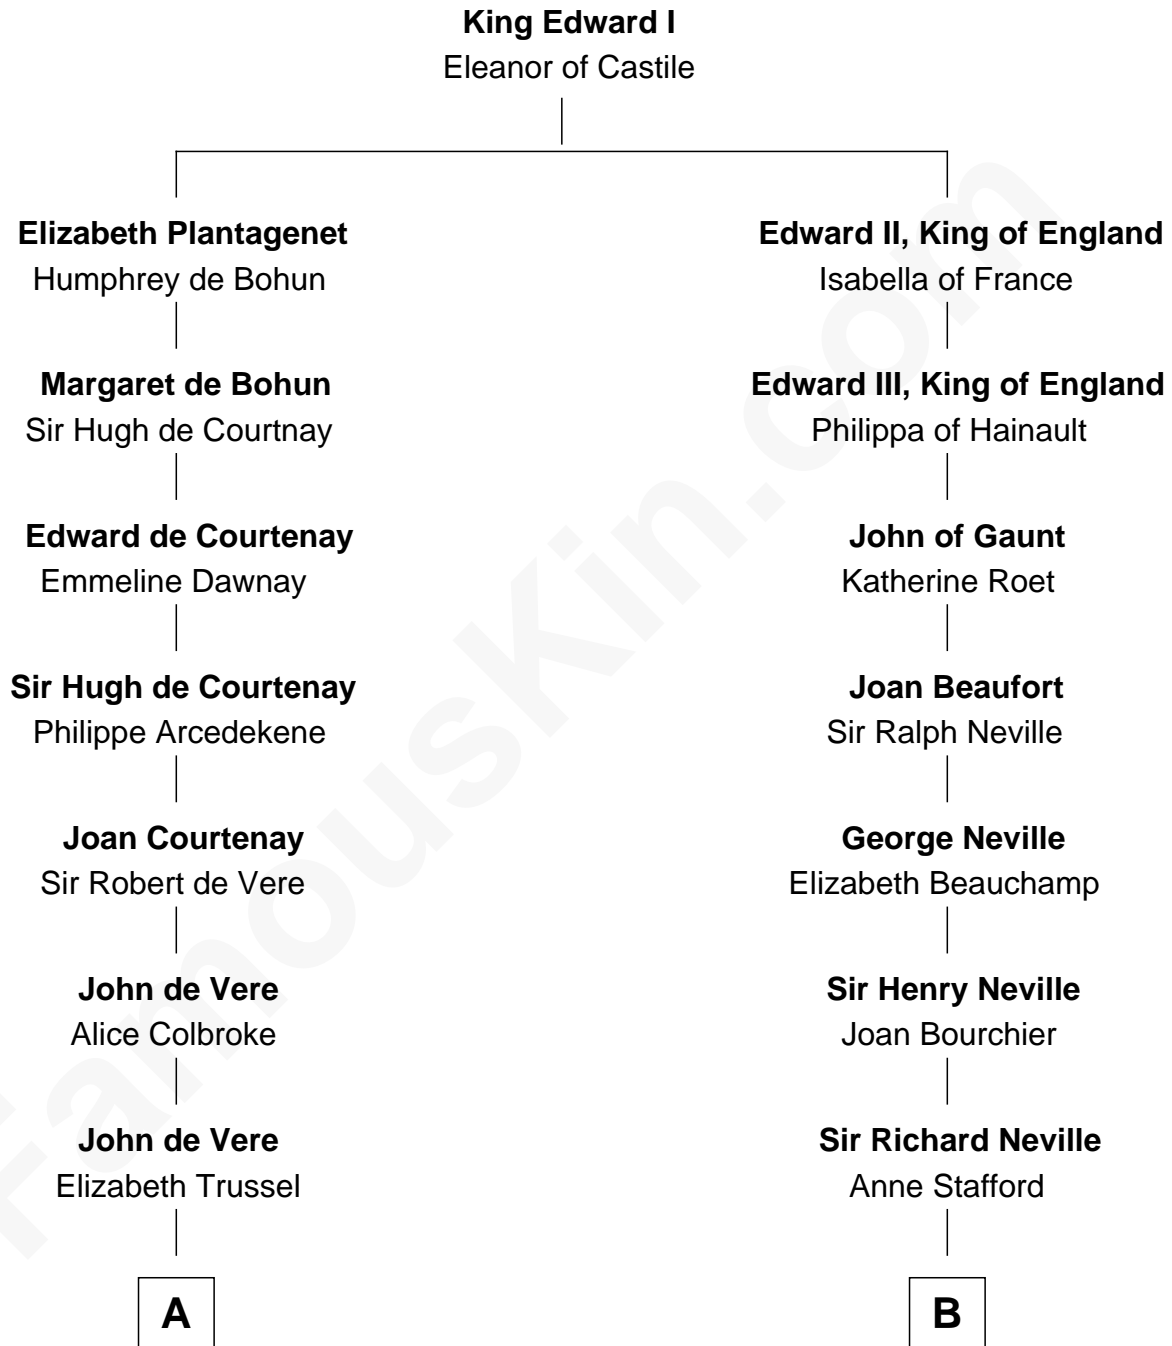

## Relationship Chart of

### Cara Delevingne

*Fashion Model and Movie Actress*

17th cousin 4 times removed of

**Zachary Taylor**

*12th U.S. President*

**C**

**Sir Berkeley Digby George Sheffield**

Julia Mary de Tuyll van Serooskerken

**John Vincent Sheffield**

Anne Margaret Faudel-Phillips

**Jane Armyne Sheffield**

Sir Jocelyn Edward Greville Stevens

**Pandora Anne Stevens**

Charles Hamar Delevingne

**Cara Delevingne**

*Model and Actress*