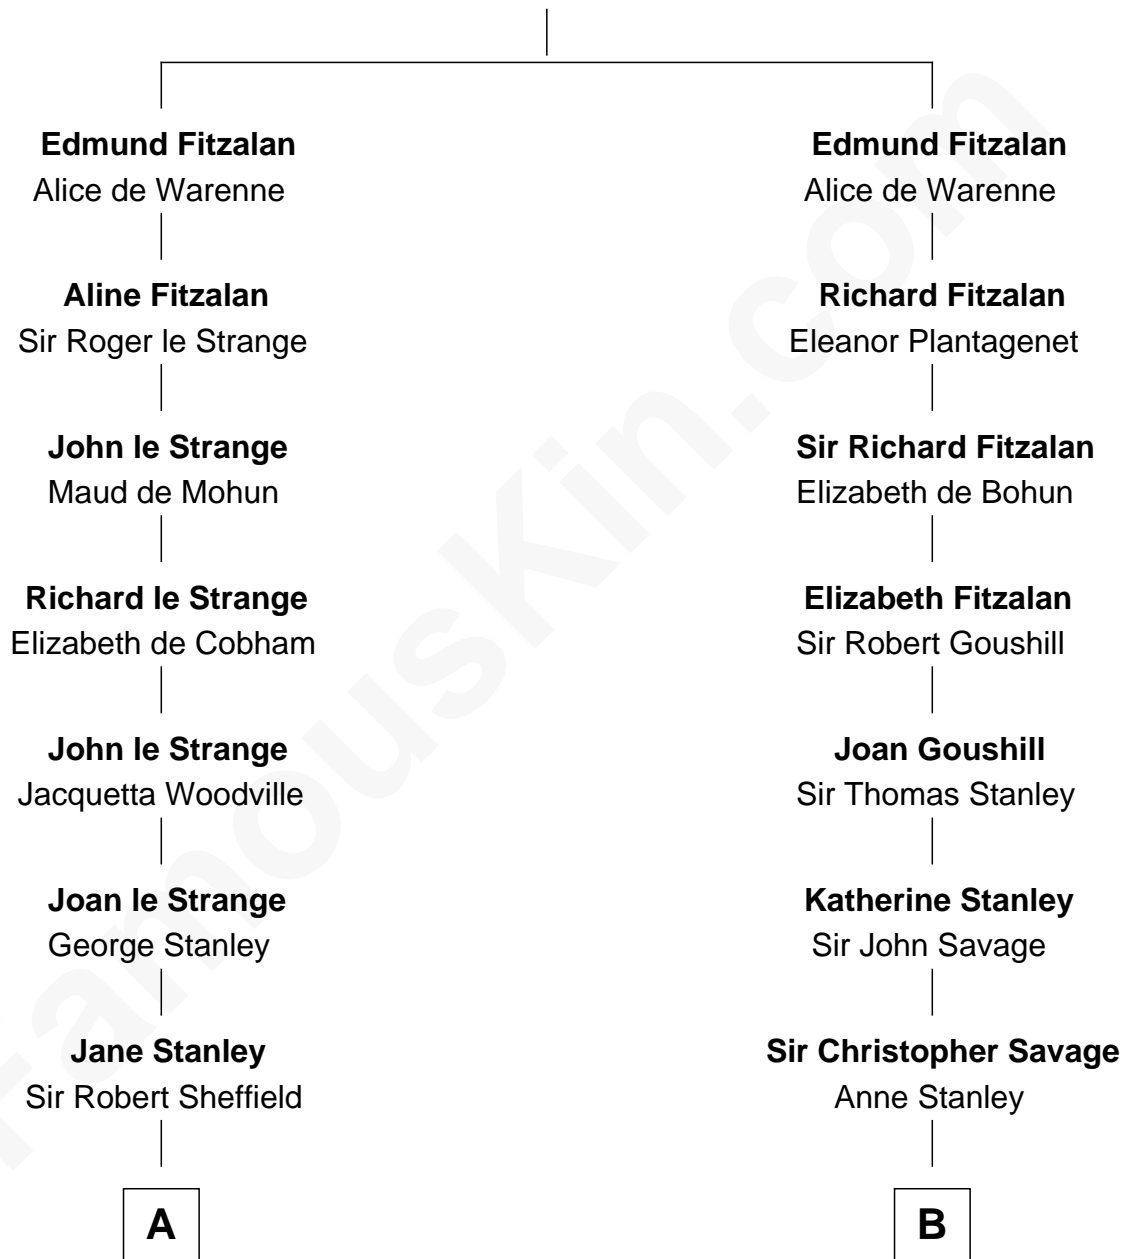

FamousKin.com

Relationship Chart of

Cara Delevingne

Fashion Model and Movie Actress

17th cousin 4 times removed of

Zachary Taylor

12th U.S. President

Richard Fitzalan

Alice de Saluzzo

C

Sir Berkeley Digby George Sheffield

Julia Mary de Tuyll van Serooskerken

John Vincent Sheffield

Anne Margaret Faudel-Phillips

Jane Armyne Sheffield

Sir Jocelyn Edward Greville Stevens