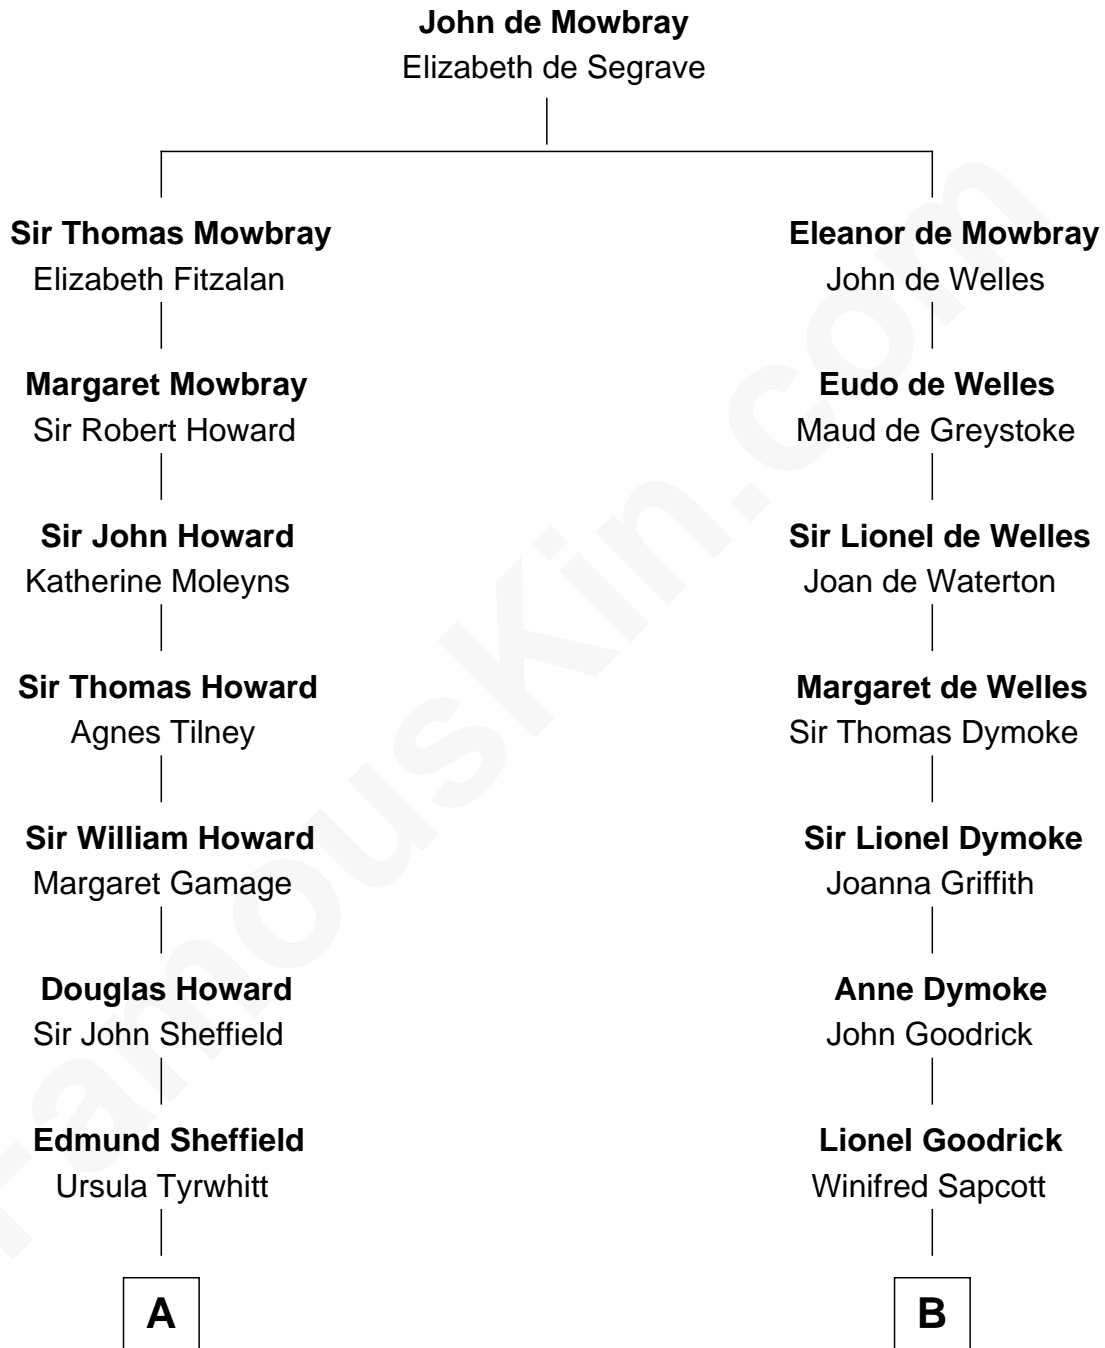

FamousKin.com

Relationship Chart of

Cara Delevingne

Fashion Model and Movie Actress

18th cousin 2 times removed of

Dave Cowens

NBA Hall of Famer

C