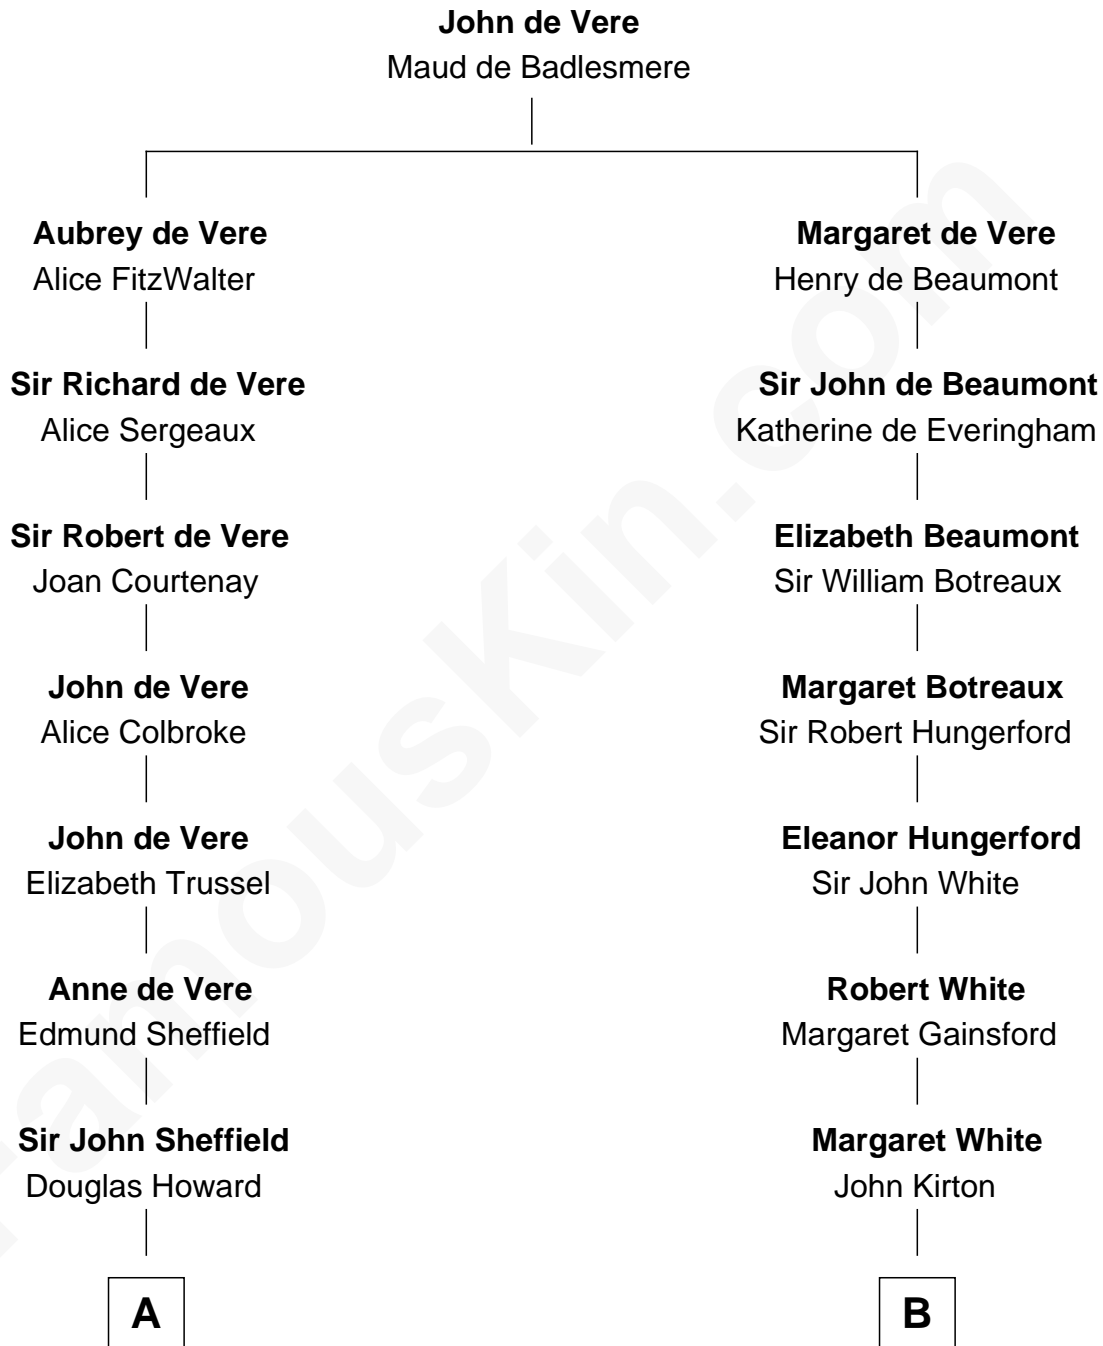

FamousKin.com

Relationship Chart of

Cara Delevingne

Fashion Model and Movie Actress

19th cousin 2 times removed of

Thomas J. Watson, Jr.
President and CEO of I.B.M.

C

Jane Armyne Sheffield
Sir Jocelyn Edward Greville Stevens

Pandora Anne Stevens
Charles Hamar Delevingne

Cara Delevingne
Model and Actress

D

Mary Hamilton
Dr. Oliver Kittredge

Oliver Kittredge
Julia Ann Estabrook

Arthur Melville Kittredge
Mary Jeannette Broadwell

Mary Jeannette Kittredge
Thomas John Watson