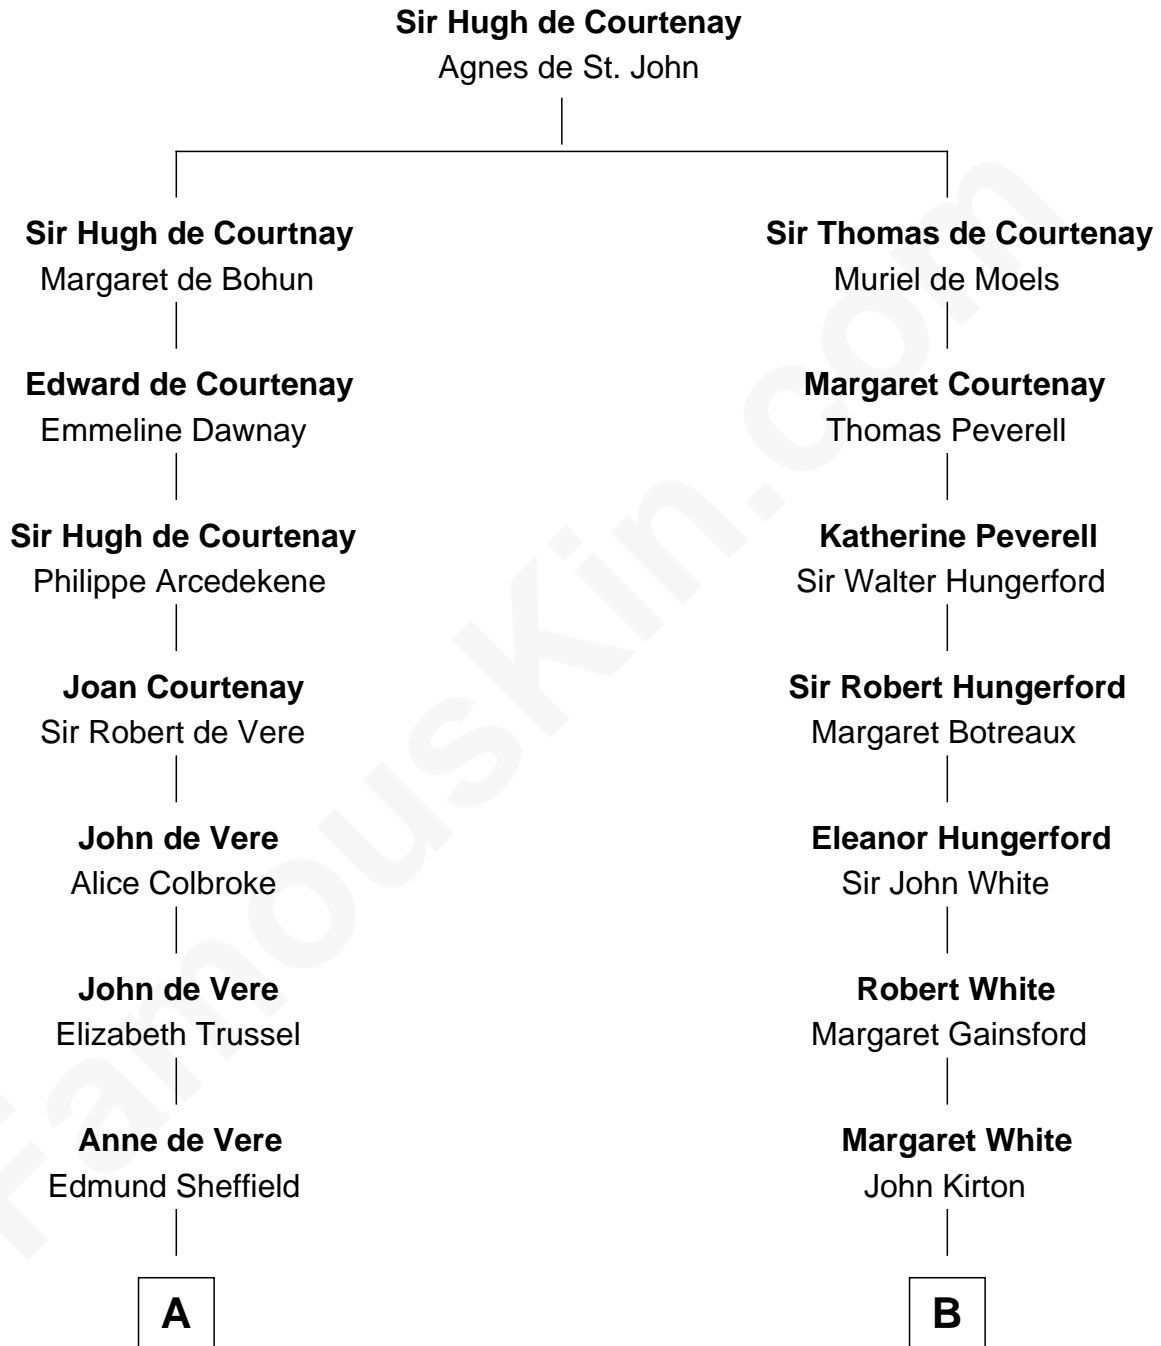

FamousKin.com

Relationship Chart of

Cara Delevingne

Fashion Model and Movie Actress

20th cousin 1 time removed of

Thomas J. Watson, Jr.
President and CEO of I.B.M.

C

John Vincent Sheffield
Anne Margaret Faudel-Phillips

Jane Armyne Sheffield
Sir Jocelyn Edward Greville Stevens

Pandora Anne Stevens
Charles Hamar Delevingne

Cara Delevingne
Model and Actress

D

Mary Hamilton
Dr. Oliver Kittredge

Oliver Kittredge
Julia Ann Estabrook