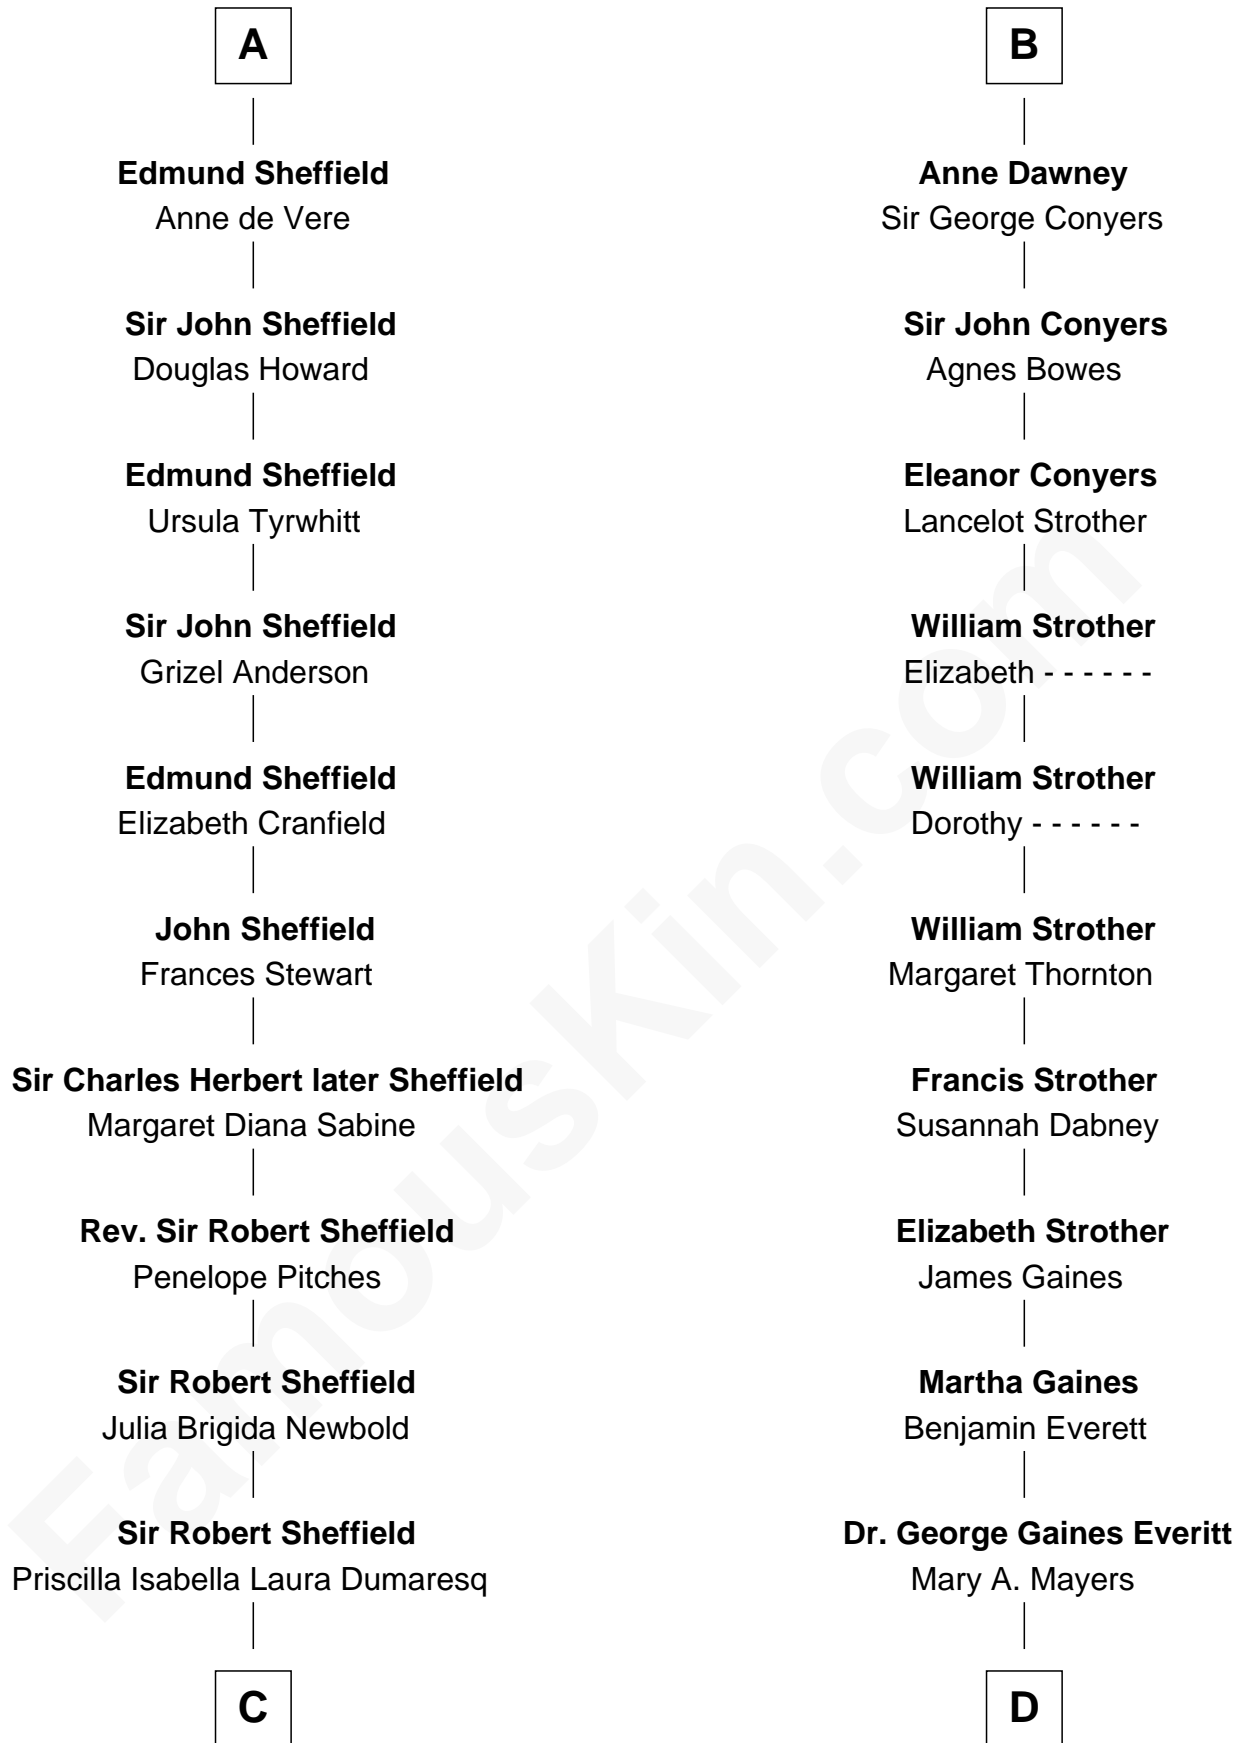

### Cara Delevingne

*Fashion Model and Movie Actress*

20th cousin 1 time removed of

**William H. Macy**

*TV and Movie Actor*

**William III of Hainault**

Jeanne of Valois

**Philippa of Hainault**  
Edward III, King of England

**John of Gaunt**  
Katherine Roet

**Joan Beaufort**  
Sir Ralph Neville

**Sir Richard Neville**  
Alice Montagu

**Eleanor Neville**  
Thomas Stanley

**George Stanley**  
Joan le Strange

**Jane Stanley**  
Sir Robert Sheffield

**A**

**Philippa of Hainault**  
Edward III, King of England

**John of Gaunt**  
Katherine Roet

**Joan Beaufort**  
Sir Ralph Neville

**George Neville**  
Elizabeth Beauchamp

**Sir Henry Neville**  
Joan Bouchier

**Sir Richard Neville**  
Anne Stafford

**Dorothy Neville**  
Sir John Dawney

**B**

**C**

**Sir Berkeley Digby George Sheffield**  
Julia Mary de Tuyll van Serooskerken

**John Vincent Sheffield**  
Anne Margaret Faudel-Phillips