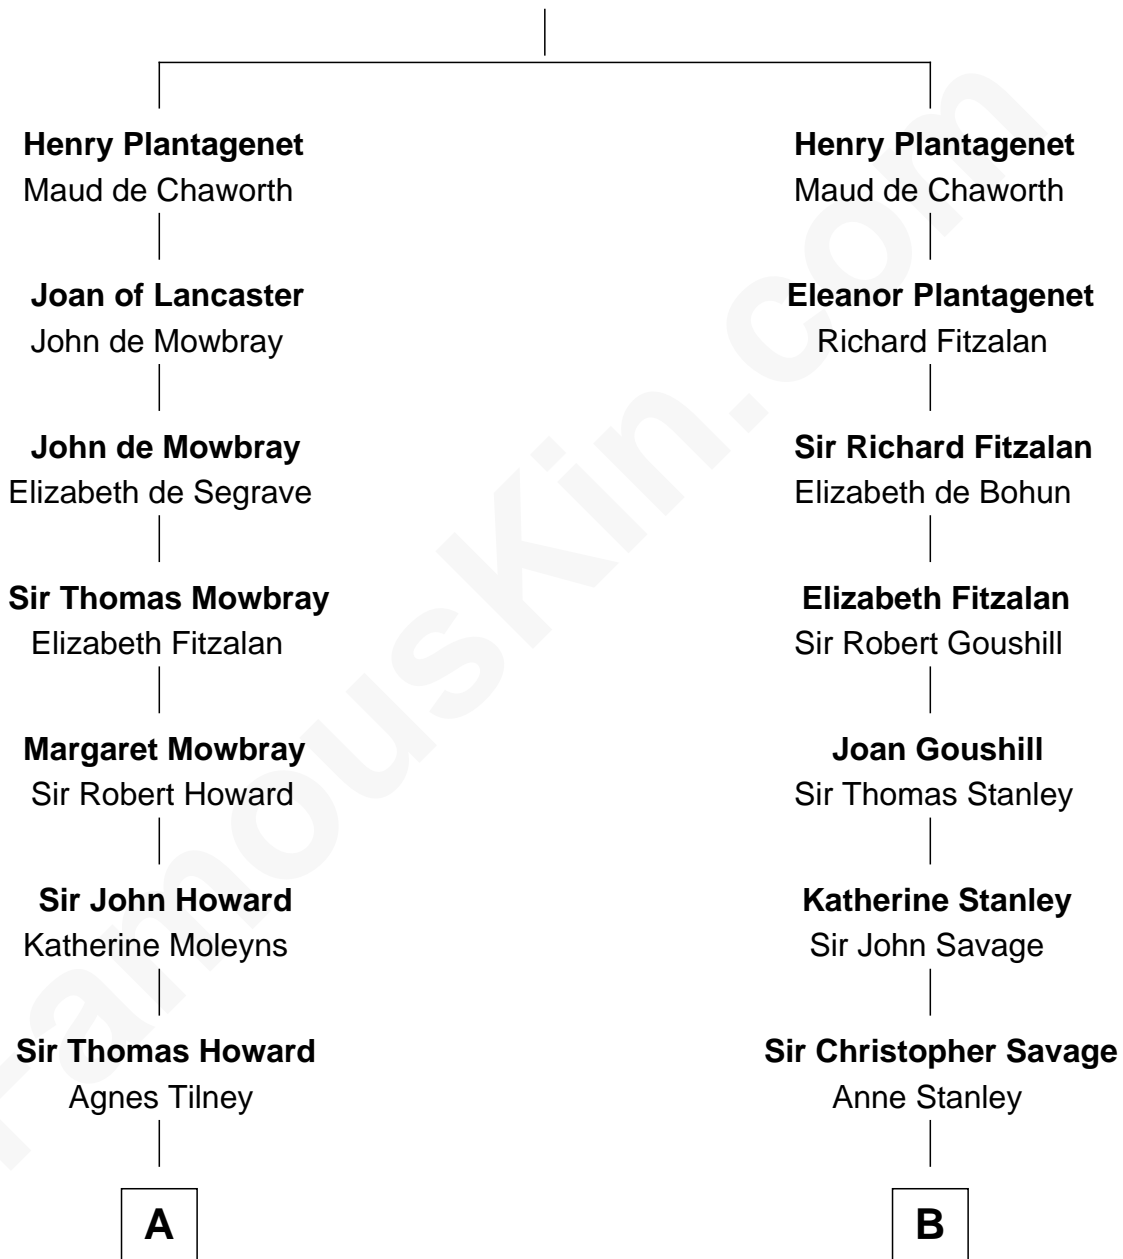

Edmund Plantagenet

Blanche of Artois