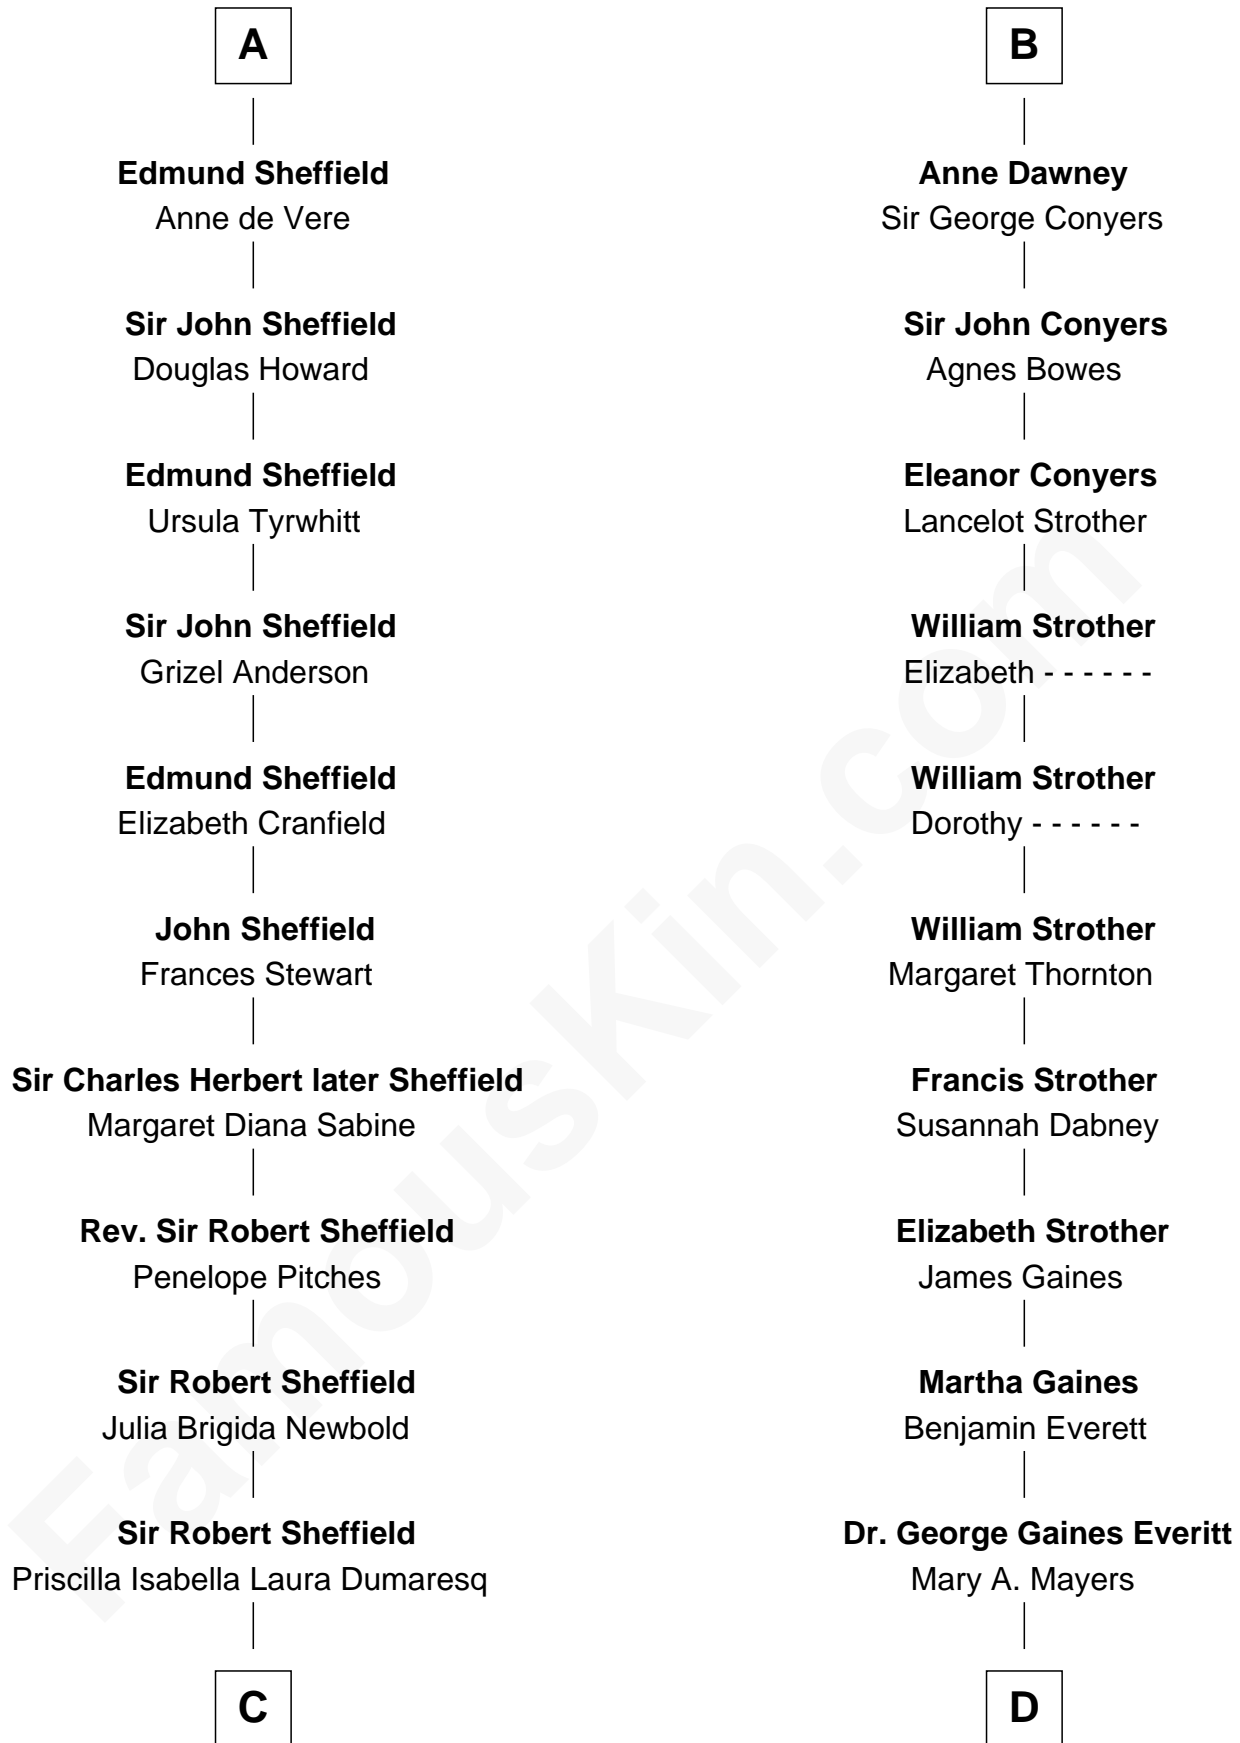

## Relationship Chart of

### Cara Delevingne

*Fashion Model and Movie Actress*

20th cousin 1 time removed of

**William H. Macy**

*TV and Movie Actor*

**Sir Henry de Percy**

Eleanor de Arundel

**C**

**Sir Berkeley Digby George Sheffield**  
Julia Mary de Tuyll van Serooskerken

**John Vincent Sheffield**  
Anne Margaret Faudel-Phillips

**Jane Armyne Sheffield**  
Sir Jocelyn Edward Greville Stevens

**Pandora Anne Stevens**  
Charles Hamar Delevingne

**Cara Delevingne**  
*Model and Actress*

**D**

**Horace Benjamin Everitt**  
Martha Leticia Roberts

**Mary Lois Everitt**  
Clement Overstreet

**Lois Elizabeth Overstreet**  
William Hall Macy

**William H. Macy**  
*TV and Movie Actor*