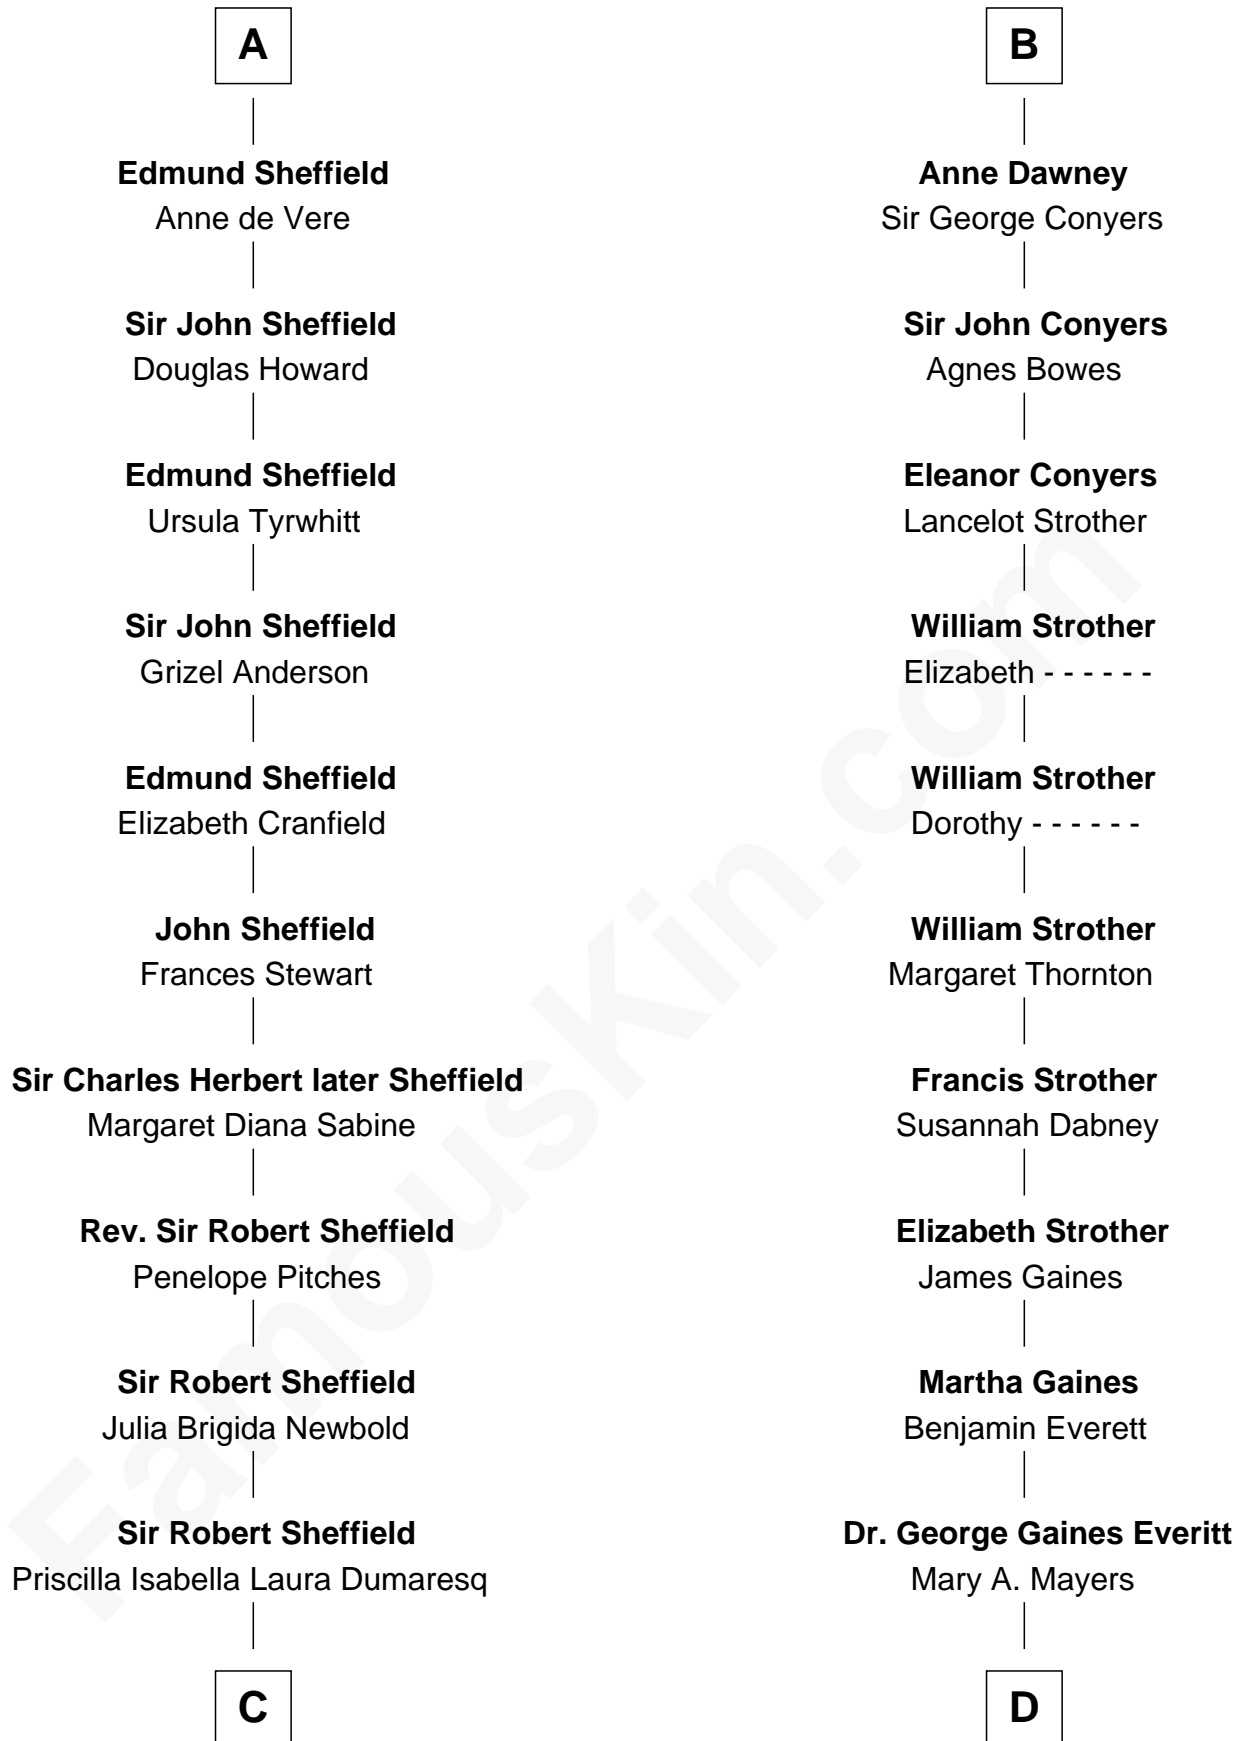

FamousKin.com

Relationship Chart of

Cara Delevingne

Fashion Model and Movie Actress

20th cousin 1 time removed of

William H. Macy

TV and Movie Actor

Sir Hugh I de Audley

Iseult de Mortimer

C

Sir Berkeley Digby George Sheffield
Julia Mary de Tuyll van Serooskerken

John Vincent Sheffield
Anne Margaret Faudel-Phillips

Jane Armyne Sheffield
Sir Jocelyn Edward Greville Stevens

Pandora Anne Stevens
Charles Hamar Delevingne

Cara Delevingne
Model and Actress

D

Horace Benjamin Everitt
Martha Leticia Roberts

Mary Lois Everitt
Clement Overstreet

Lois Elizabeth Overstreet
William Hall Macy