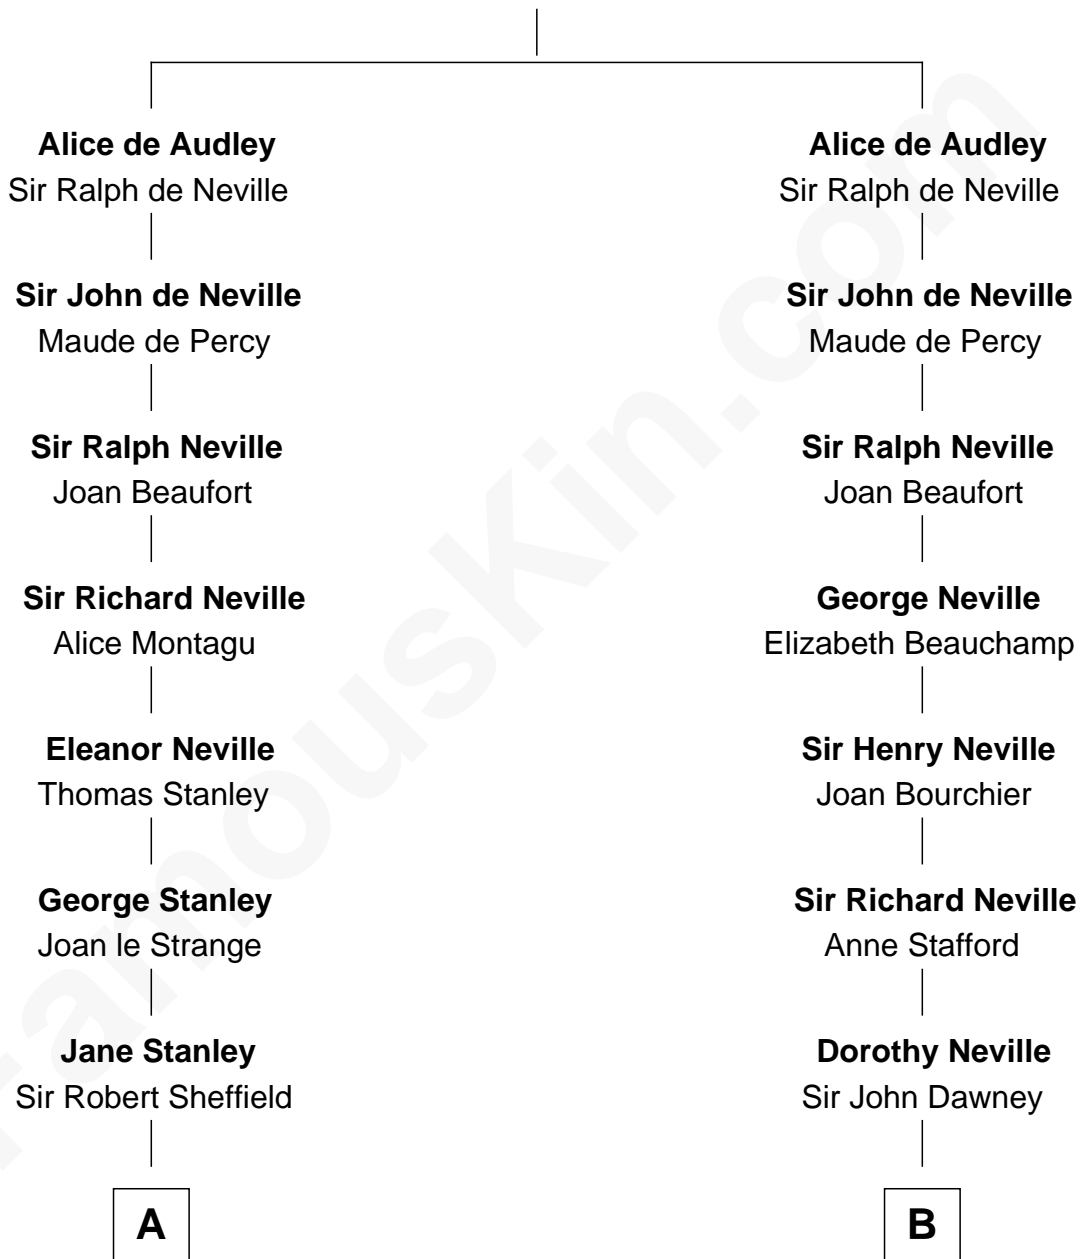

FamousKin.com

Relationship Chart of

Cara Delevingne

Fashion Model and Movie Actress

20th cousin 1 time removed of

William H. Macy

TV and Movie Actor

Sir Hugh I de Audley

Iseult de Mortimer

C

Sir Berkeley Digby George Sheffield
Julia Mary de Tuyll van Serooskerken

John Vincent Sheffield
Anne Margaret Faudel-Phillips

Jane Armyne Sheffield
Sir Jocelyn Edward Greville Stevens