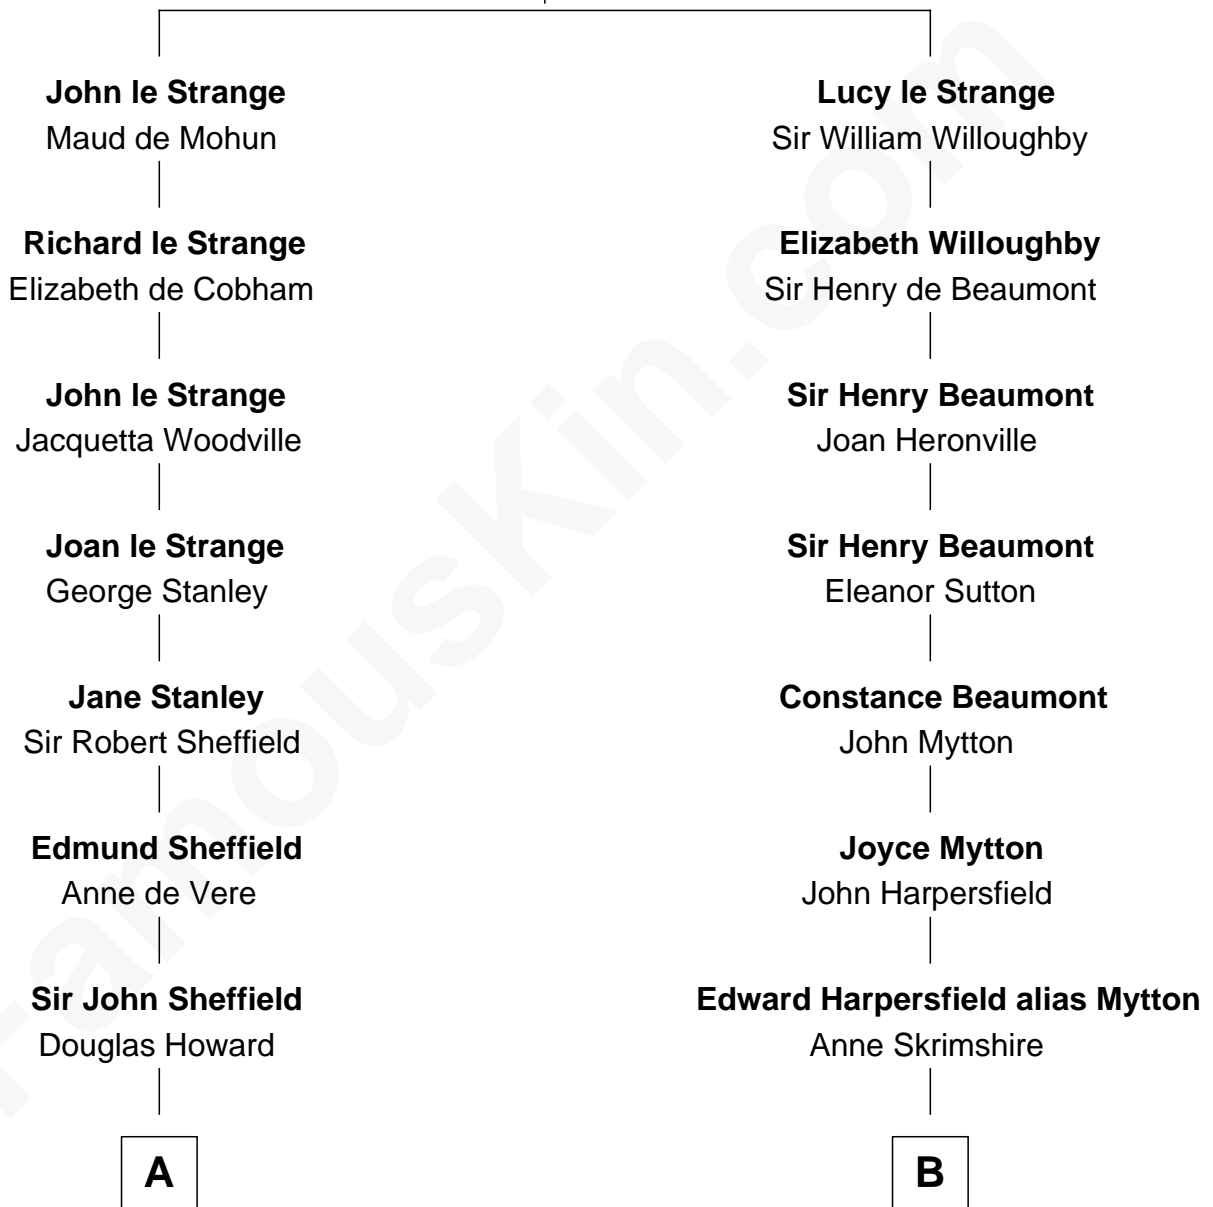

FamousKin.com

Relationship Chart of

Cara Delevingne

Fashion Model and Movie Actress

19th cousin 1 time removed of

Gerald Ford

38th U.S. President

Sir Roger le Strange

Aline Fitzalan

C

Jane Armyne Sheffield
Sir Jocelyn Edward Greville Stevens

Pandora Anne Stevens
Charles Hamar Delevingne

Cara Delevingne
Model and Actress

D

Amy Gridley Butler
George Manney Ayer

Adele Augusta Ayer
Levi Addison Gardner

Dorothy Ayer Gardner
Leslie Lynch King

Gerald Ford
38th U.S. President