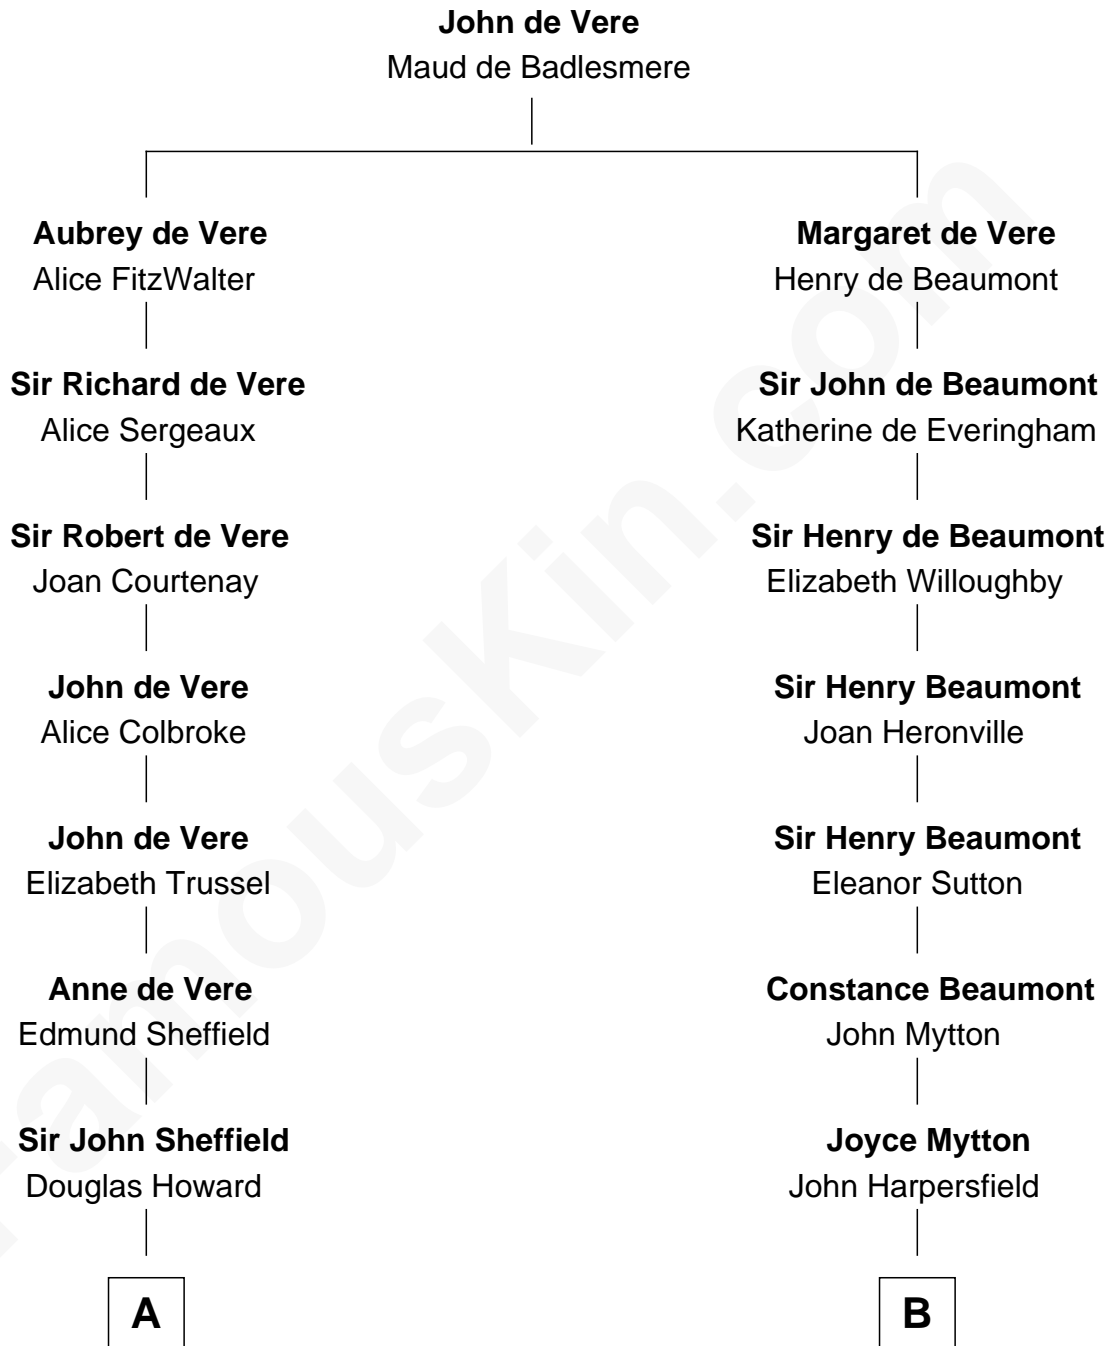

FamousKin.com

Relationship Chart of

Cara Delevingne

Fashion Model and Movie Actress

19th cousin 2 times removed of

Gerald Ford

38th U.S. President

C

Jane Armyne Sheffield
Sir Jocelyn Edward Greville Stevens

Pandora Anne Stevens
Charles Hamar Delevingne

Cara Delevingne
Model and Actress

D

George Selden Butler
Elizabeth Ely Gridley

Amy Gridley Butler
George Manney Ayer

Adele Augusta Ayer
Levi Addison Gardner

Dorothy Ayer Gardner
Leslie Lynch King

Gerald Ford
38th U.S. President