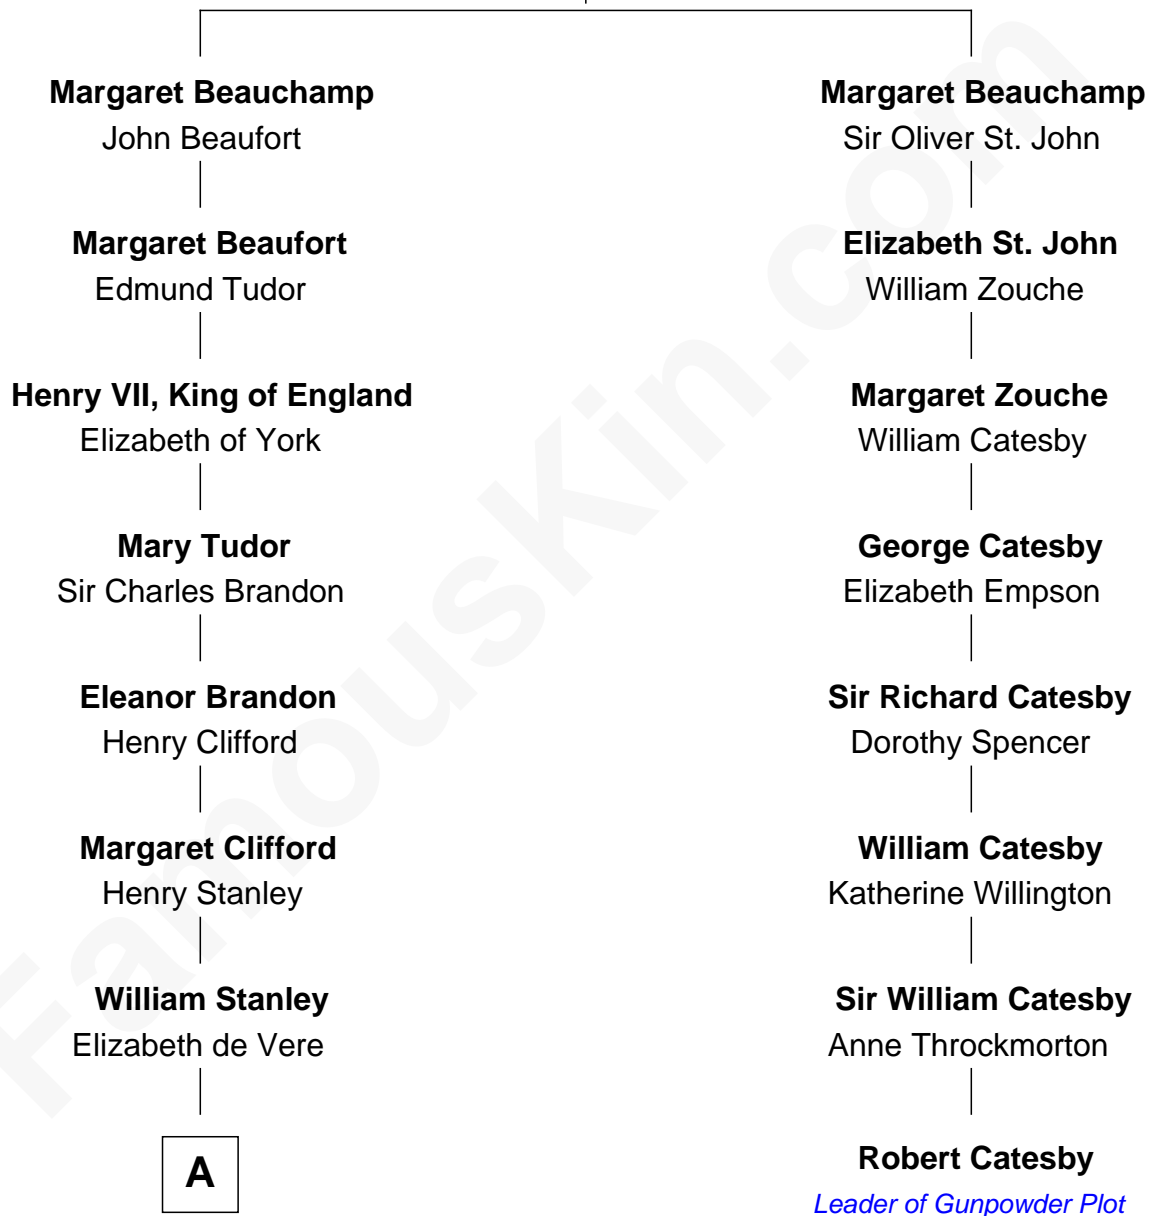

FamousKin.com

Relationship Chart of

Cara Delevingne

Fashion Model and Movie Actress

7th cousin 13 times removed of

Robert Catesby

Leader of Gunpowder Plot

Sir John Beauchamp

Edith Stourton

A

James Stanley
Charlotte de la Trémoille

Amelia Sophia Stanley
John Murray

Charles Murray
Catherine Watts

Anne Murray
John Cochrane

Catherine Cochrane
Alexander Stewart

Margaret Stewart
Charles Gordon