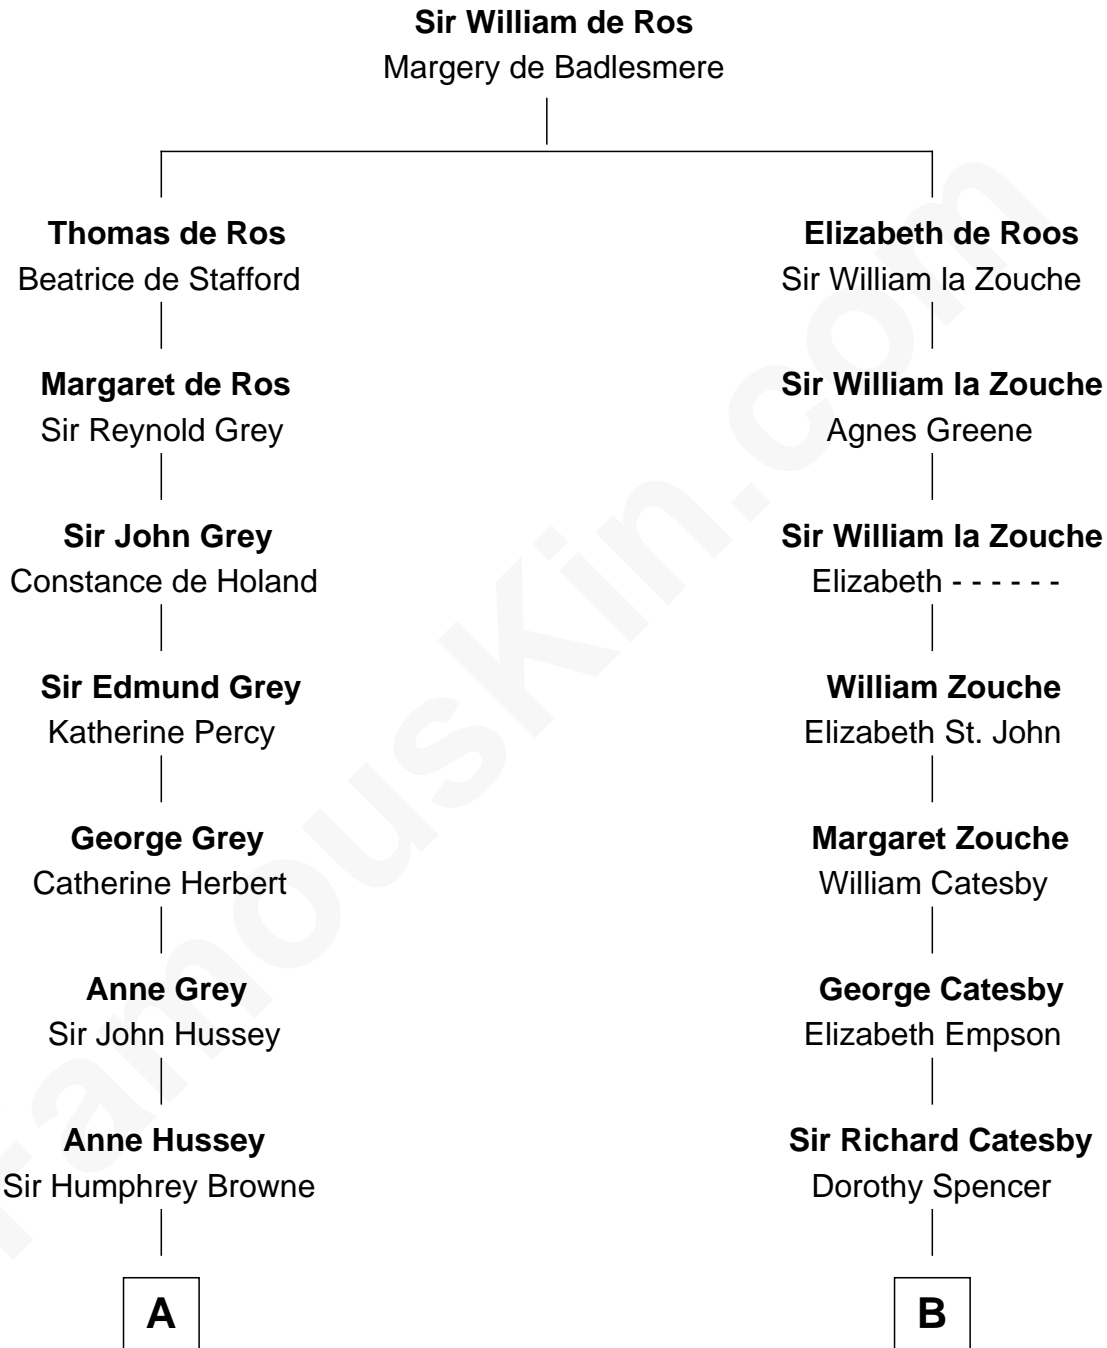

FamousKin.com

Relationship Chart of

Cara Delevingne

Fashion Model and Movie Actress

9th cousin 12 times removed of

Robert Catesby

Leader of Gunpowder Plot

C

Armyne Evelyne Gordon
Sir Lionel Lawson Faudel-Phillips

Anne Margaret Faudel-Phillips
John Vincent Sheffield

Jane Armyne Sheffield
Sir Jocelyn Edward Greville Stevens

Pandora Anne Stevens
Charles Hamar Delevingne