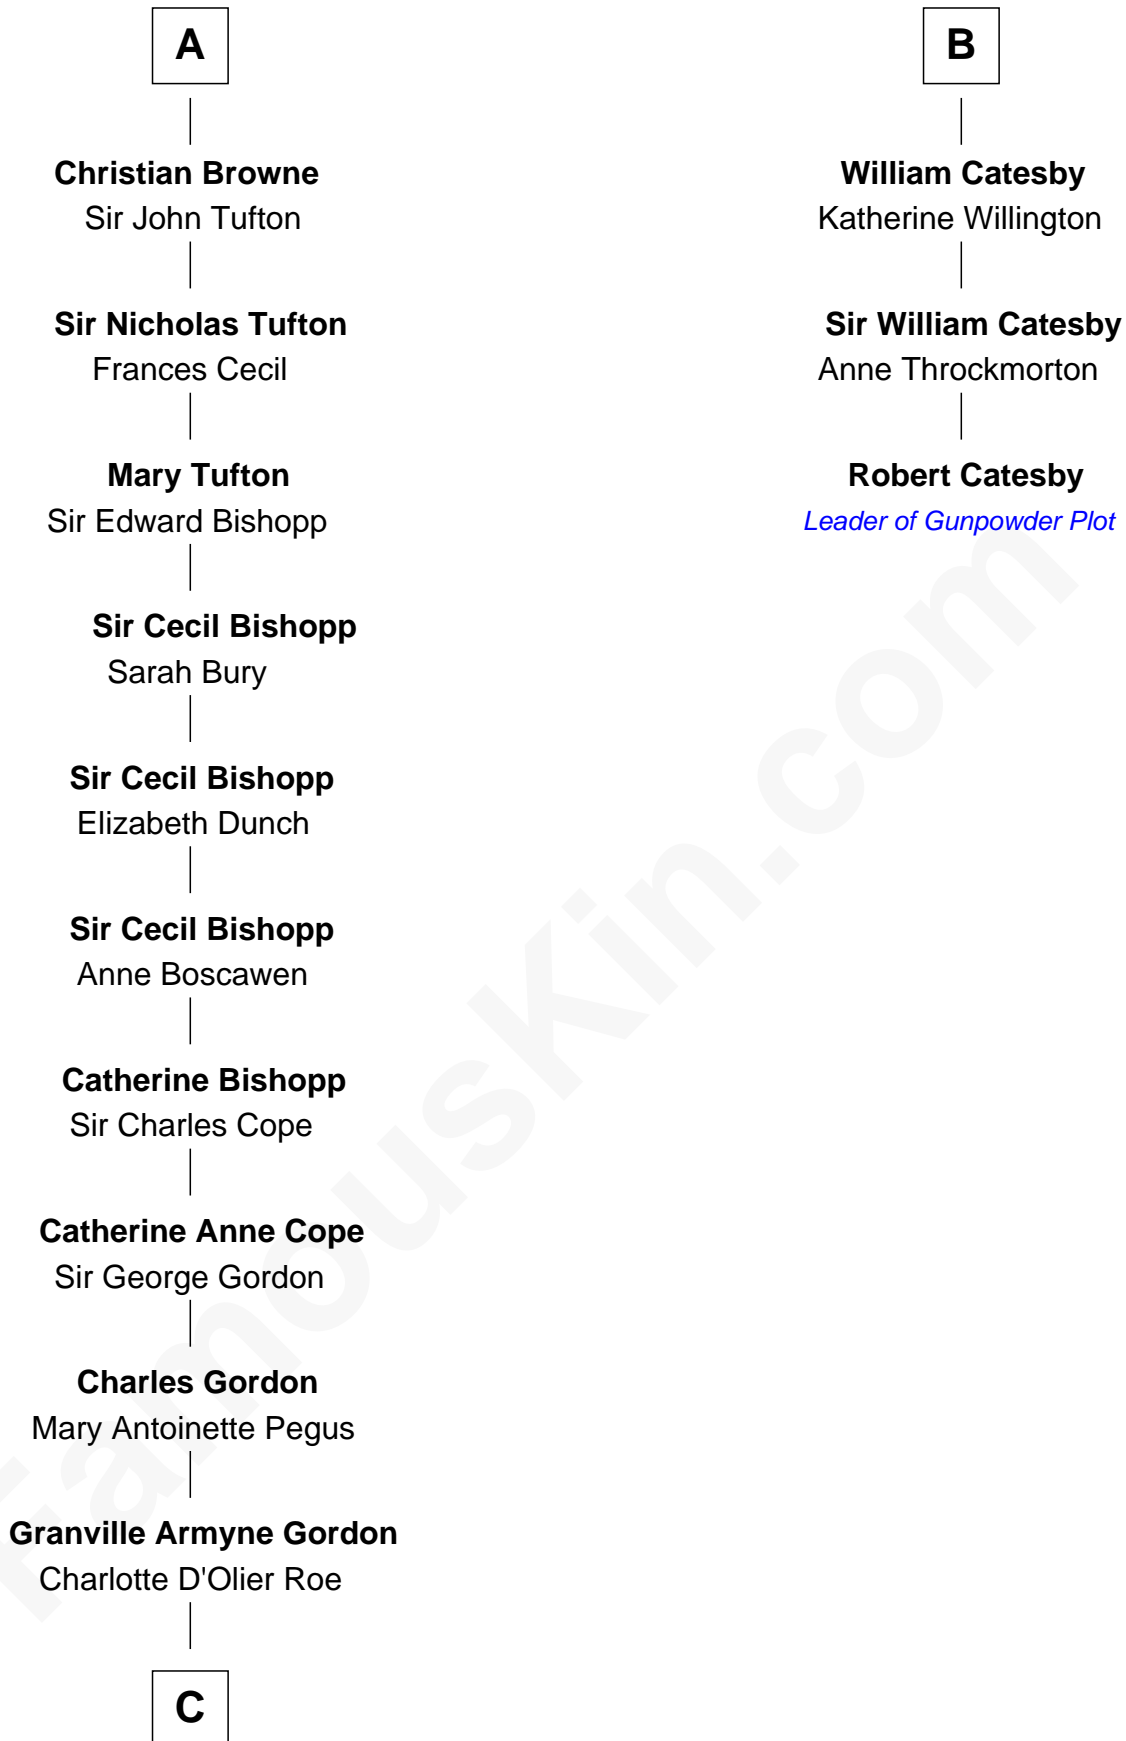

FamousKin.com

Relationship Chart of

Cara Delevingne

Fashion Model and Movie Actress

9th cousin 12 times removed of

Robert Catesby

Leader of Gunpowder Plot

C

Armyne Evelyne Gordon
Sir Lionel Lawson Faudel-Phillips

Anne Margaret Faudel-Phillips
John Vincent Sheffield

Jane Armyne Sheffield
Sir Jocelyn Edward Greville Stevens

Pandora Anne Stevens
Charles Hamar Delevingne