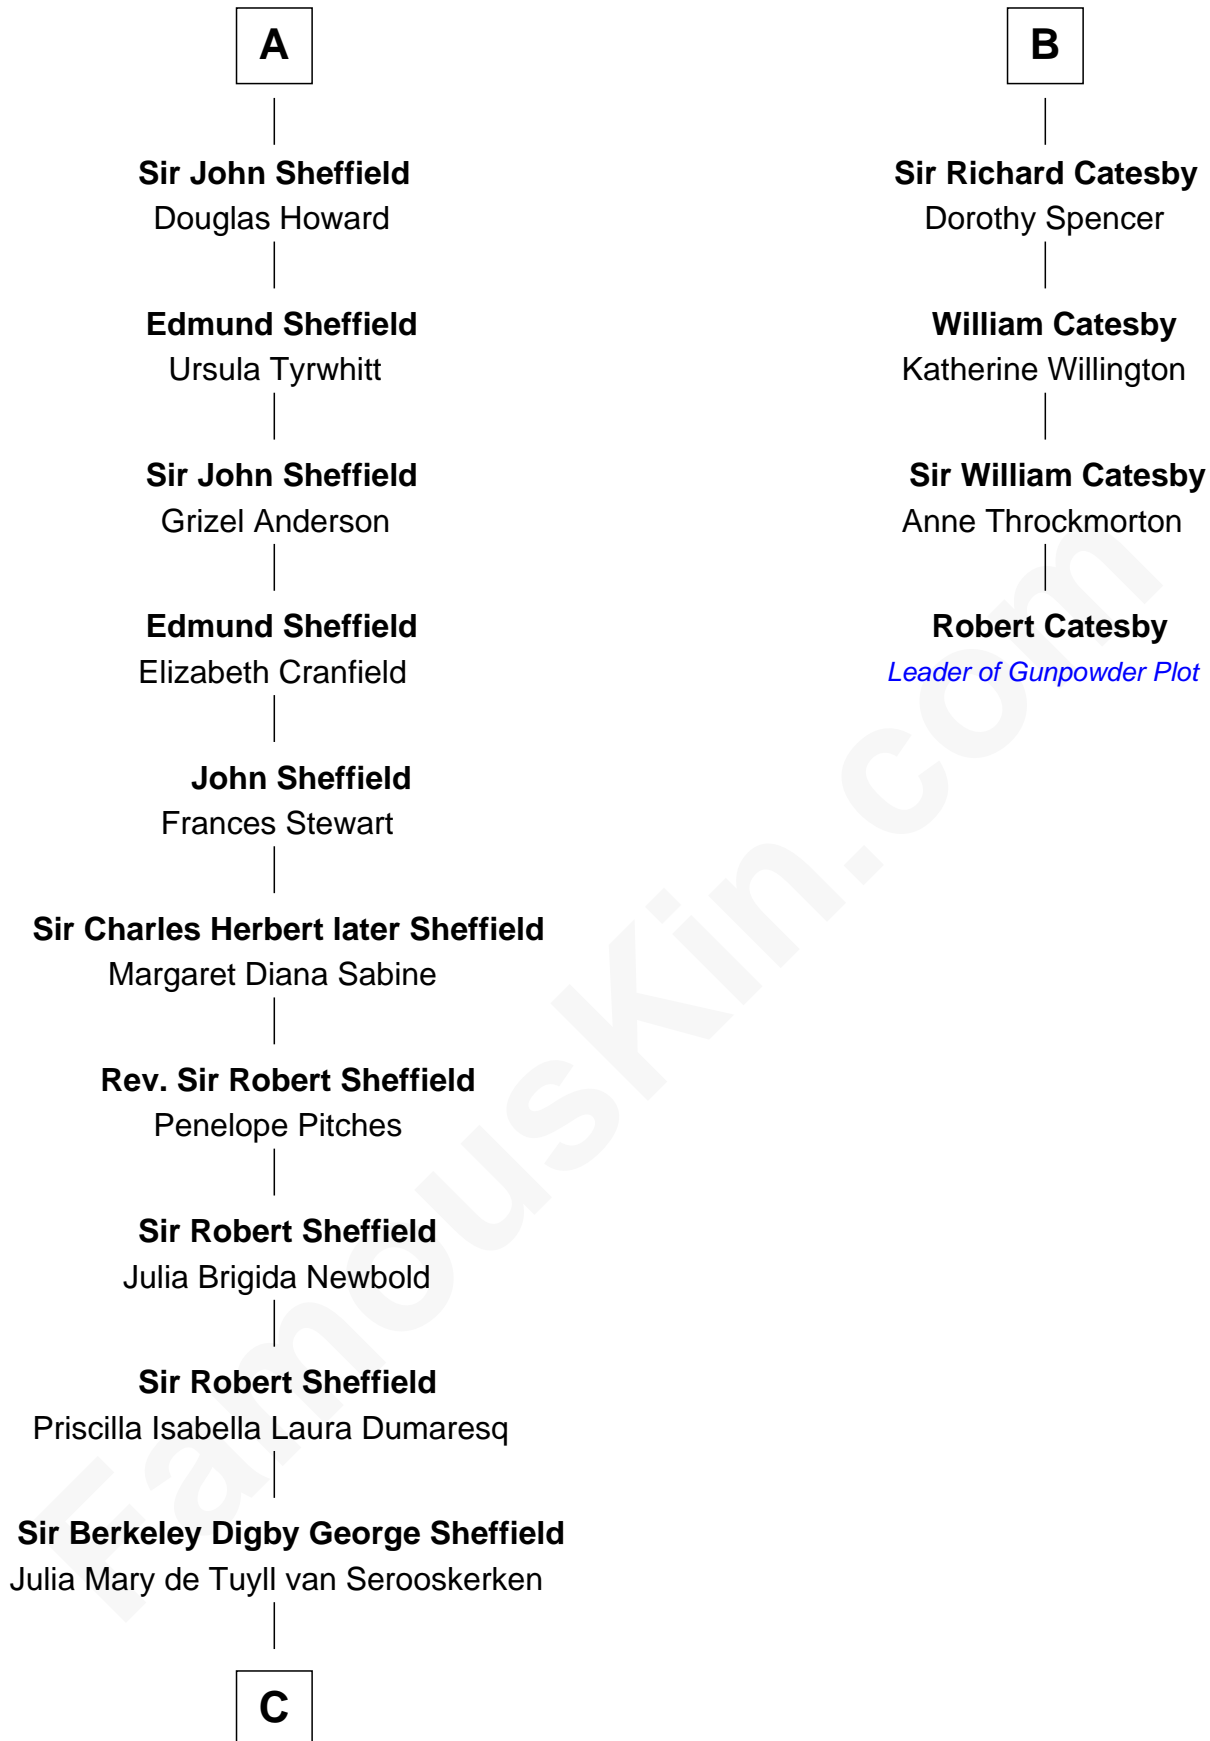

## Relationship Chart of

### Cara Delevingne

*Fashion Model and Movie Actress*  
 10th cousin 10 times removed of

**Robert Catesby**  
*Leader of Gunpowder Plot*

**Bartholomew de Badlesmere**  
 Margaret de Clare

**C**

**John Vincent Sheffield**  
Anne Margaret Faudel-Phillips