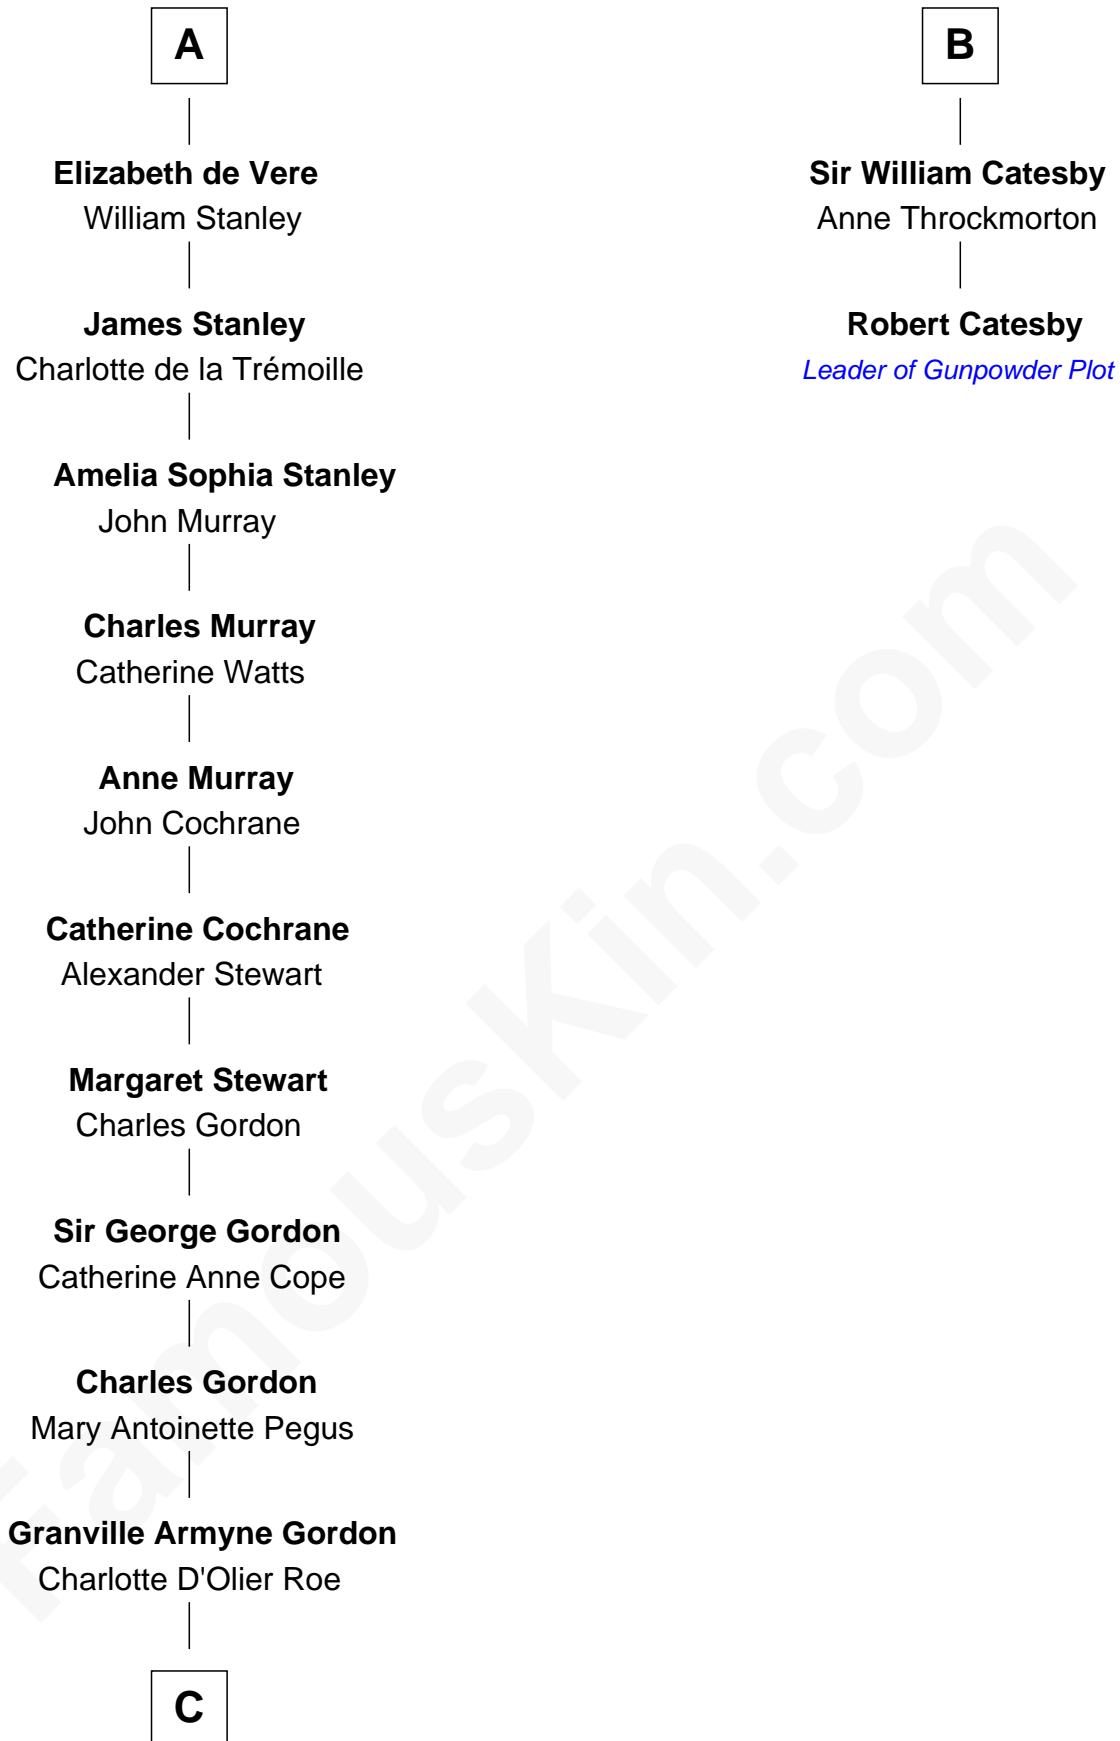

FamousKin.com

Relationship Chart of

Cara Delevingne

Fashion Model and Movie Actress

8th cousin 13 times removed of

Robert Catesby

Leader of Gunpowder Plot

Sir Henry Greene

Agnes Greene

Sir William la Zouche

Sir William la Zouche

Elizabeth - - - - -

William Zouche

Elizabeth St. John

Margaret Zouche

William Catesby

George Catesby

Elizabeth Empson

Sir Richard Catesby

Dorothy Spencer

William Catesby

Katherine Willington

B

C