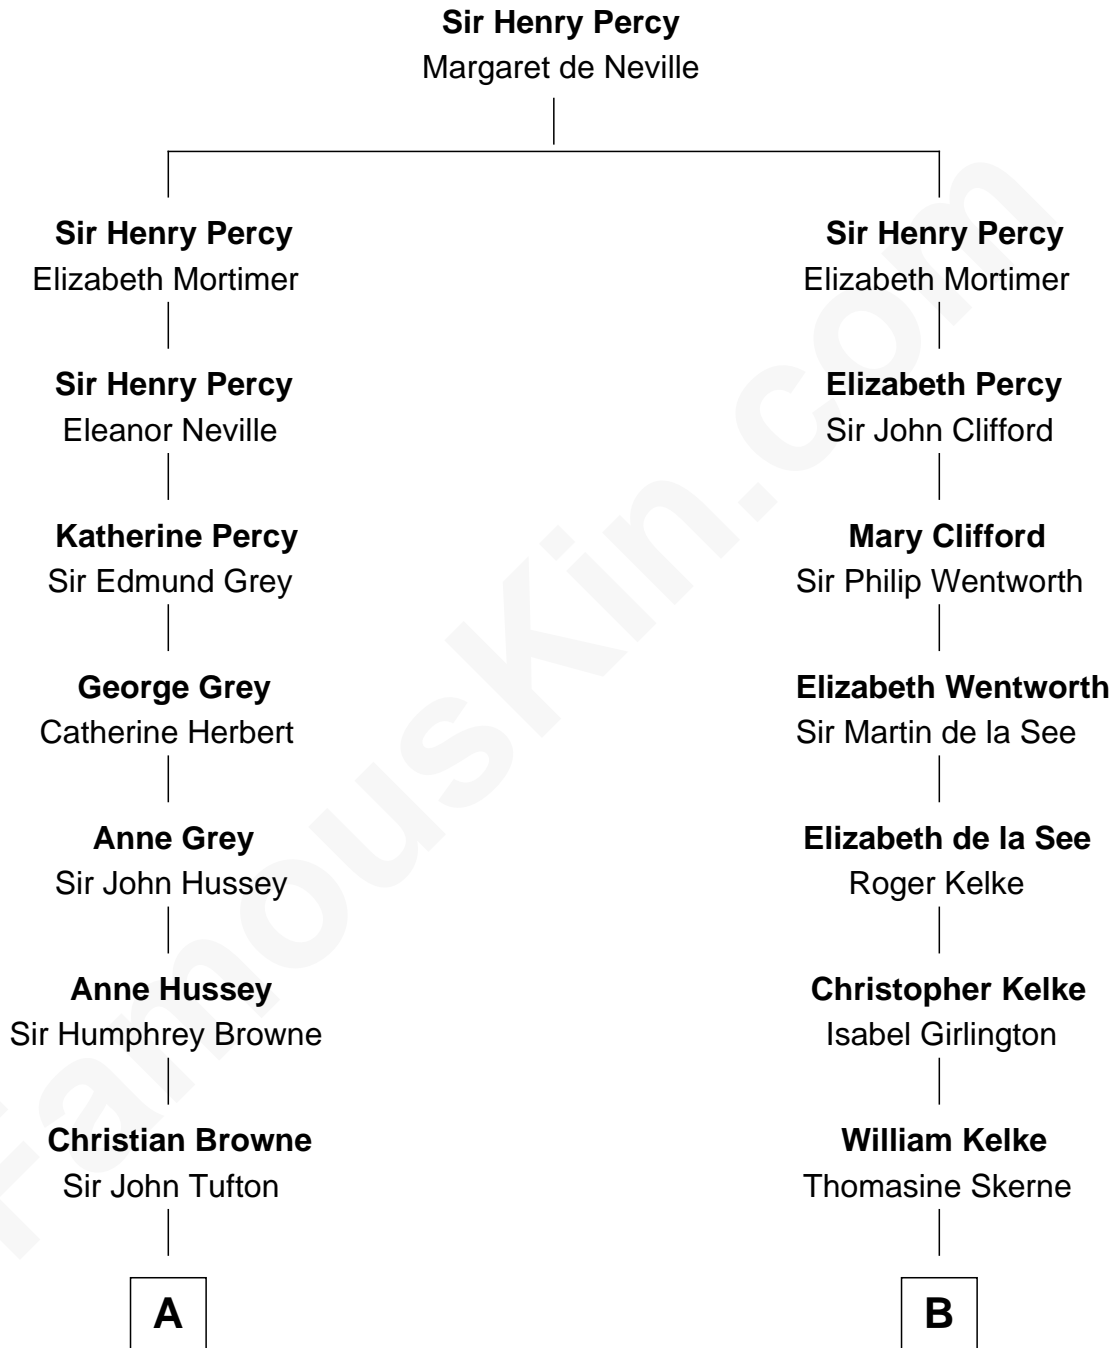

FamousKin.com

Relationship Chart of

Cara Delevingne

Fashion Model and Movie Actress

18th cousin 2 times removed of

Harper Lee

Author of To Kill a Mockingbird

C

Anne Margaret Faudel-Phillips

John Vincent Sheffield

Jane Armyne Sheffield

Sir Jocelyn Edward Greville Stevens

Pandora Anne Stevens

Charles Hamar Delevingne

Cara Delevingne

Model and Actress