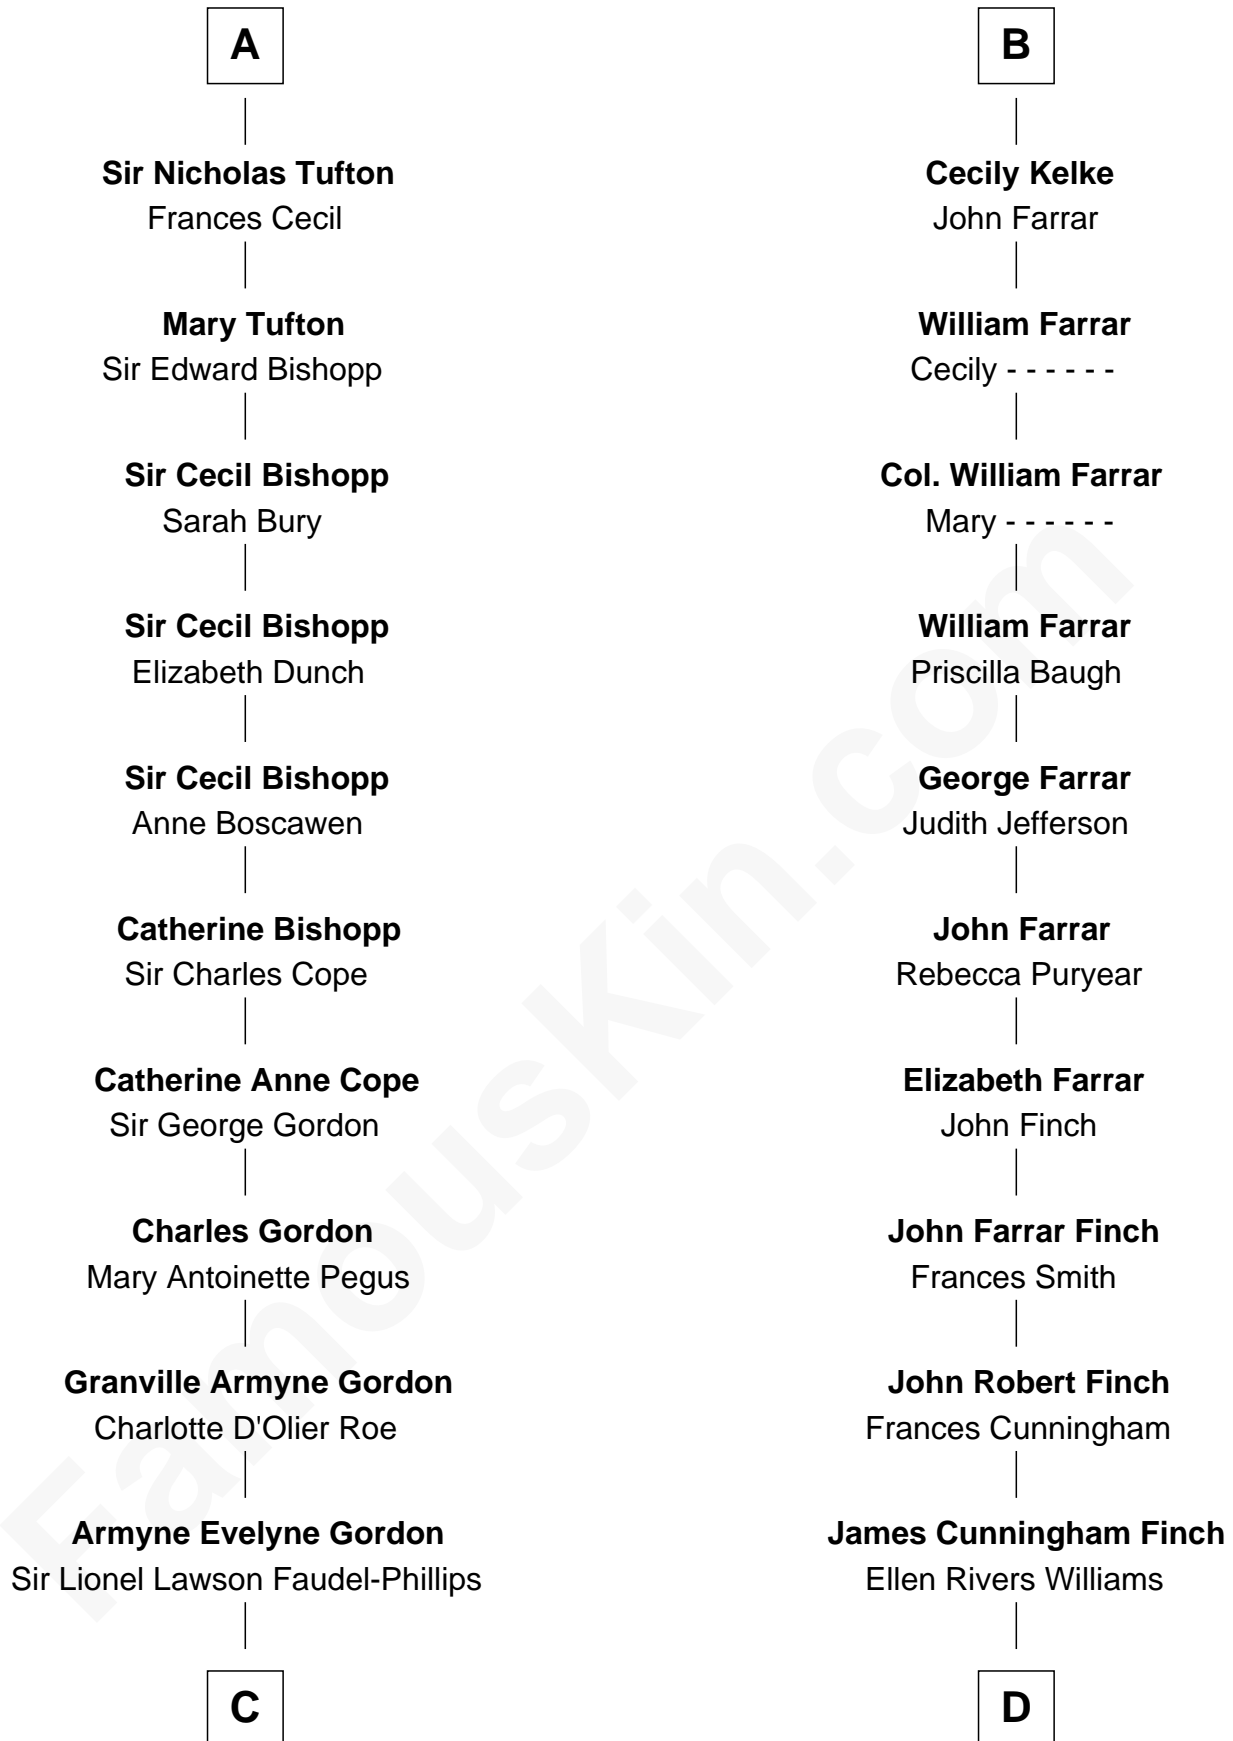

FamousKin.com

Relationship Chart of

Cara Delevingne

Fashion Model and Movie Actress

18th cousin 2 times removed of

Harper Lee

Author of To Kill a Mockingbird

C

Anne Margaret Faudel-Phillips

John Vincent Sheffield

Jane Armyne Sheffield

Sir Jocelyn Edward Greville Stevens

Pandora Anne Stevens

Charles Hamar Delevingne

Cara Delevingne

Model and Actress