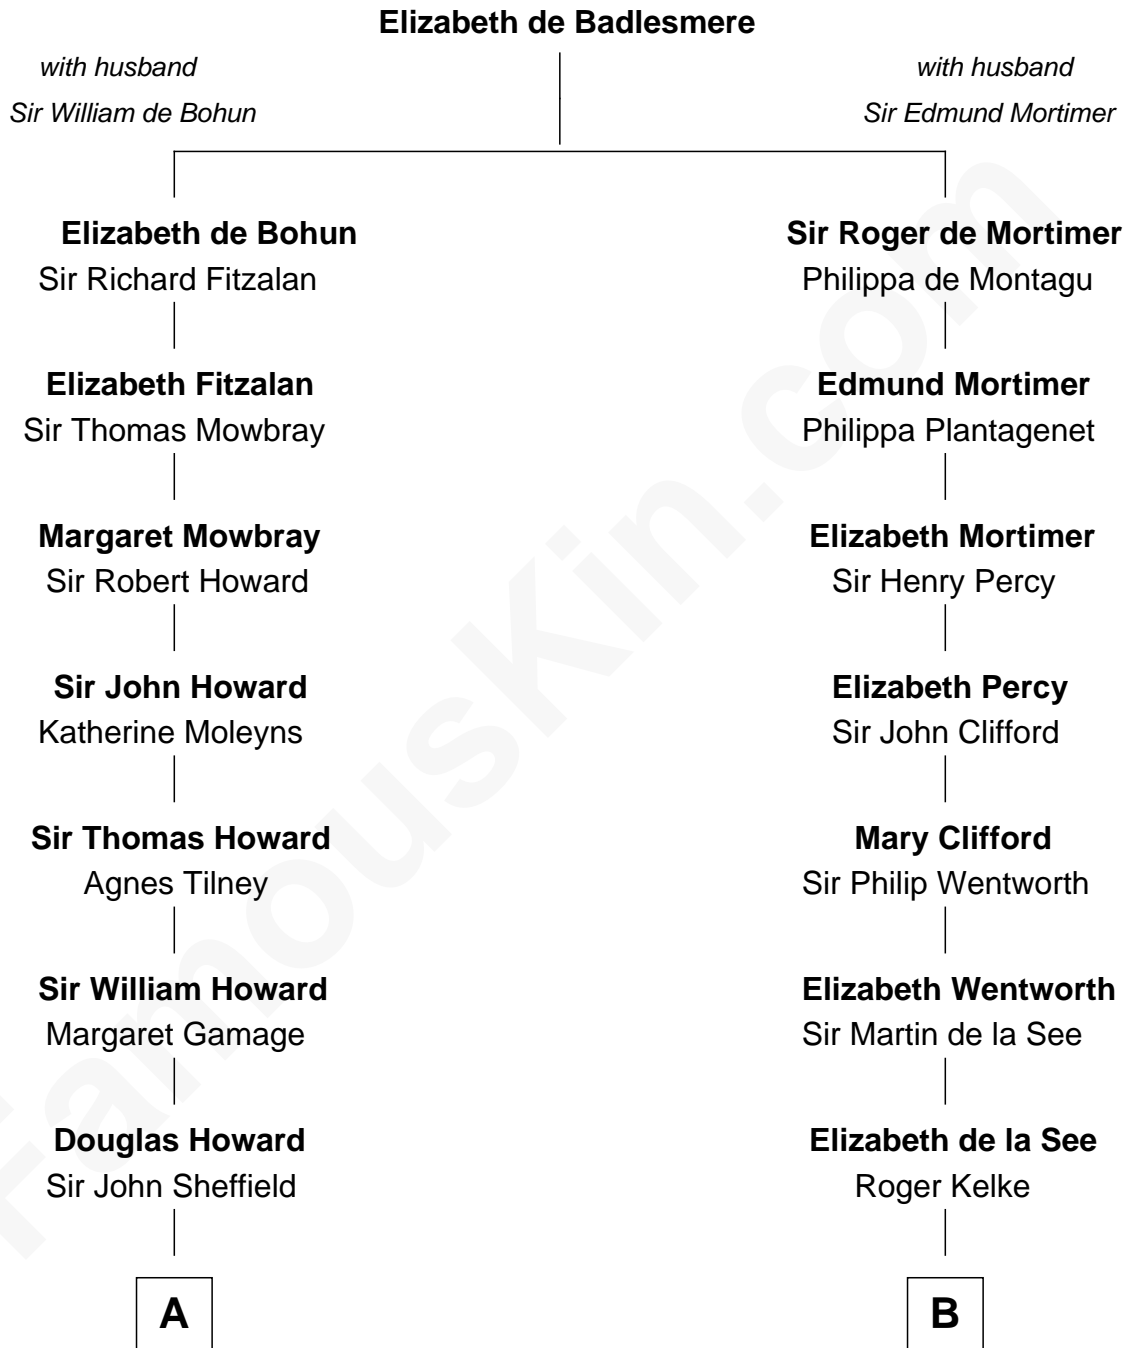

FamousKin.com

Relationship Chart of

Cara Delevingne

Fashion Model and Movie Actress

19th cousin 1 time removed of

Harper Lee

Author of To Kill a Mockingbird

C

Jane Armyne Sheffield
Sir Jocelyn Edward Greville Stevens

Pandora Anne Stevens
Charles Hamar Delevingne

Cara Delevingne
Model and Actress

D

John Robert Finch
Frances Cunningham

James Cunningham Finch
Ellen Rivers Williams