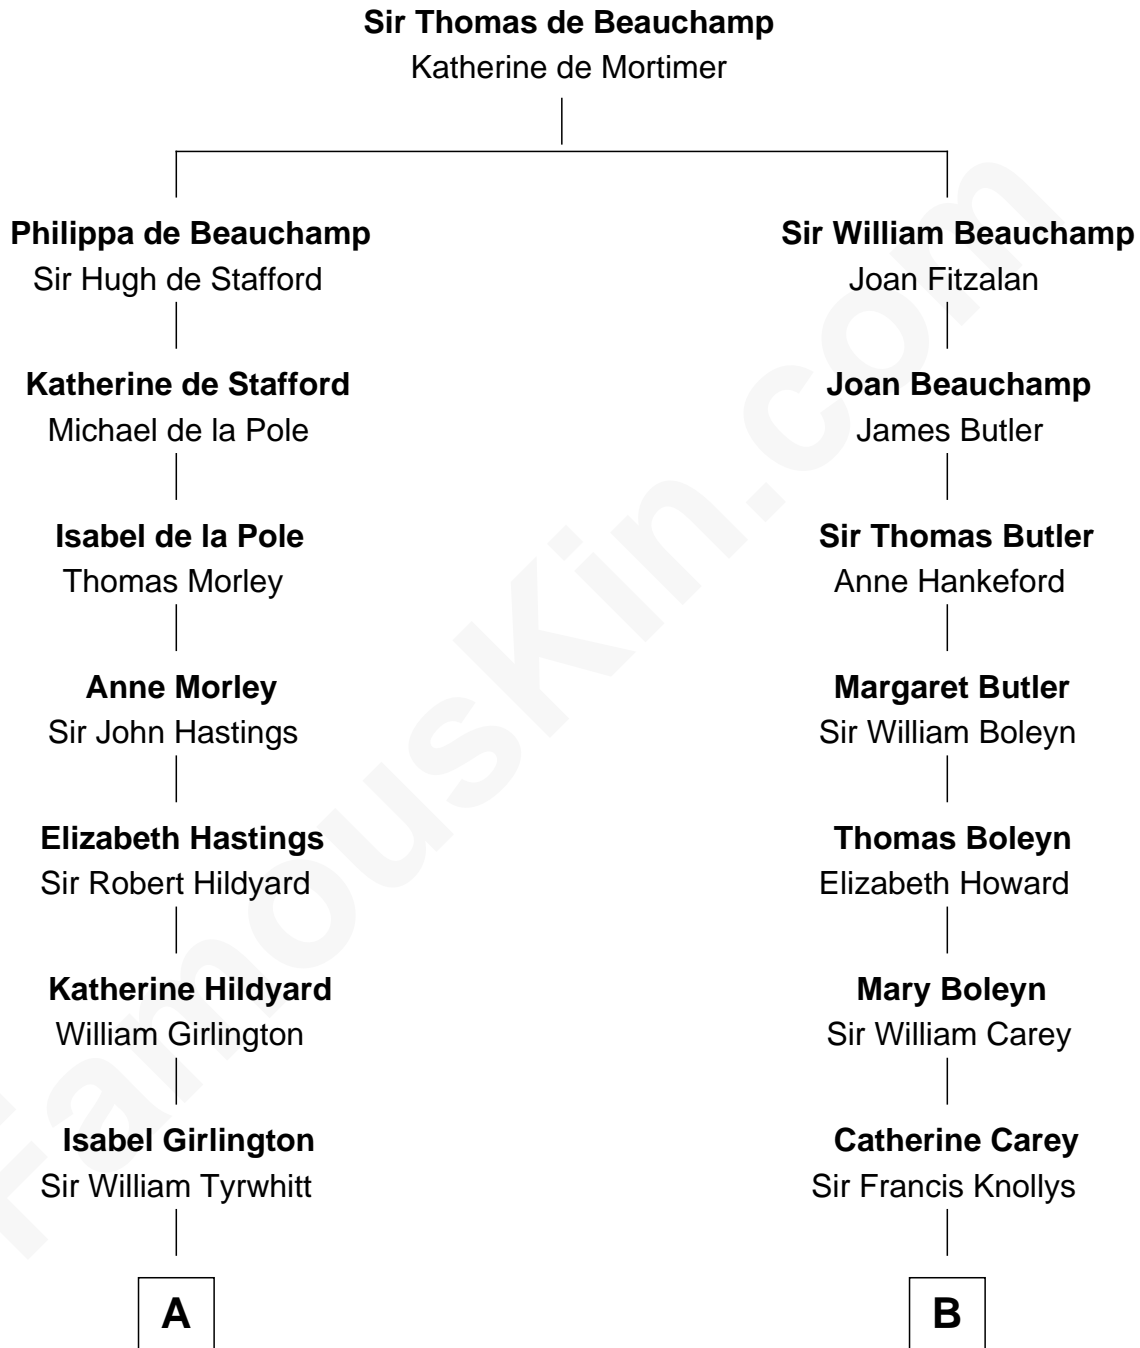

FamousKin.com

Relationship Chart of

Cara Delevingne

Fashion Model and Movie Actress

20th cousin 1 time removed of

John Cena

Movie Actor and WWE Pro Wrestler

C

John Vincent Sheffield
Anne Margaret Faudel-Phillips

Jane Armyne Sheffield
Sir Jocelyn Edward Greville Stevens

Pandora Anne Stevens
Charles Hamar Delevingne

Cara Delevingne
Model and Actress

D

Charles H. Nichols
Martha Emma Dix