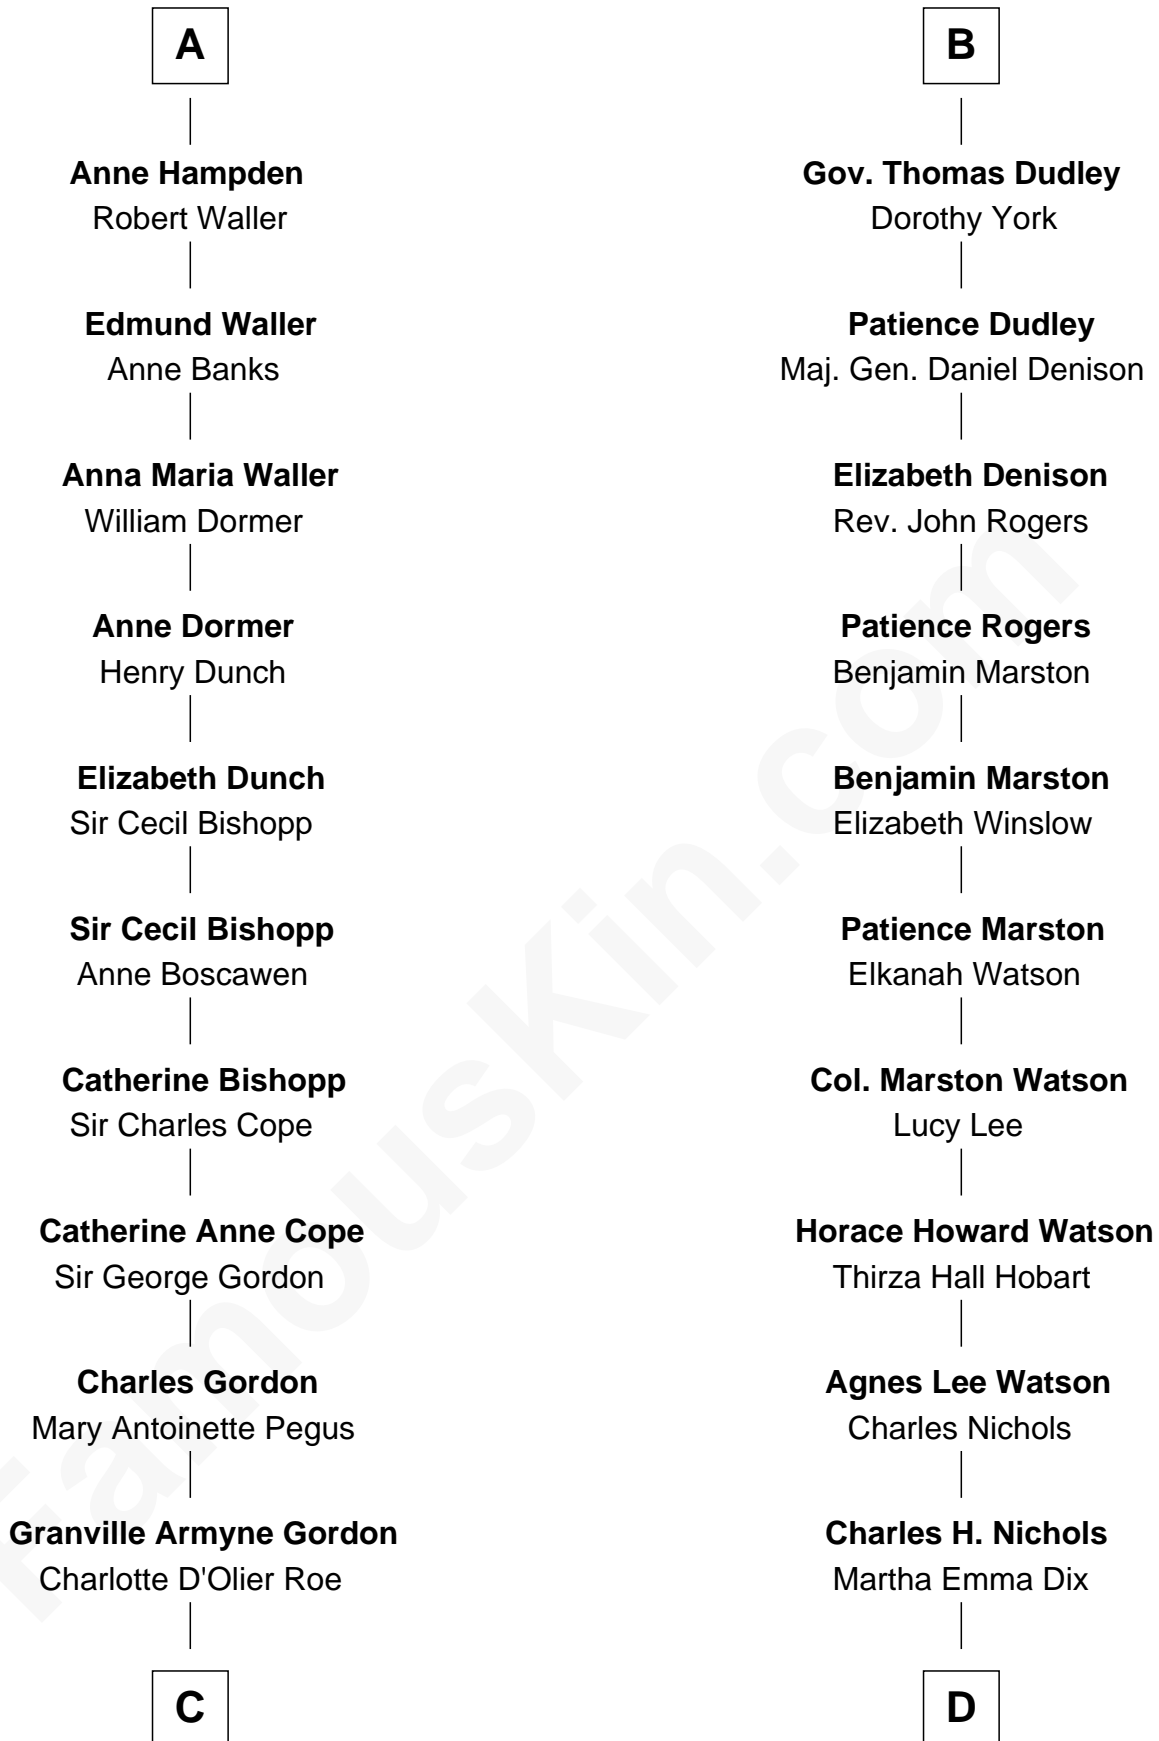

FamousKin.com

Relationship Chart of

Cara Delevingne

Fashion Model and Movie Actress

20th cousin 1 time removed of

John Cena

Movie Actor and WWE Pro Wrestler

Sir Walter Blount

Sir John Sutton

Cecily Grey

Sir Henry Dudley

----- Ashton

Probable

Roger Dudley

Susanna Thorne

B