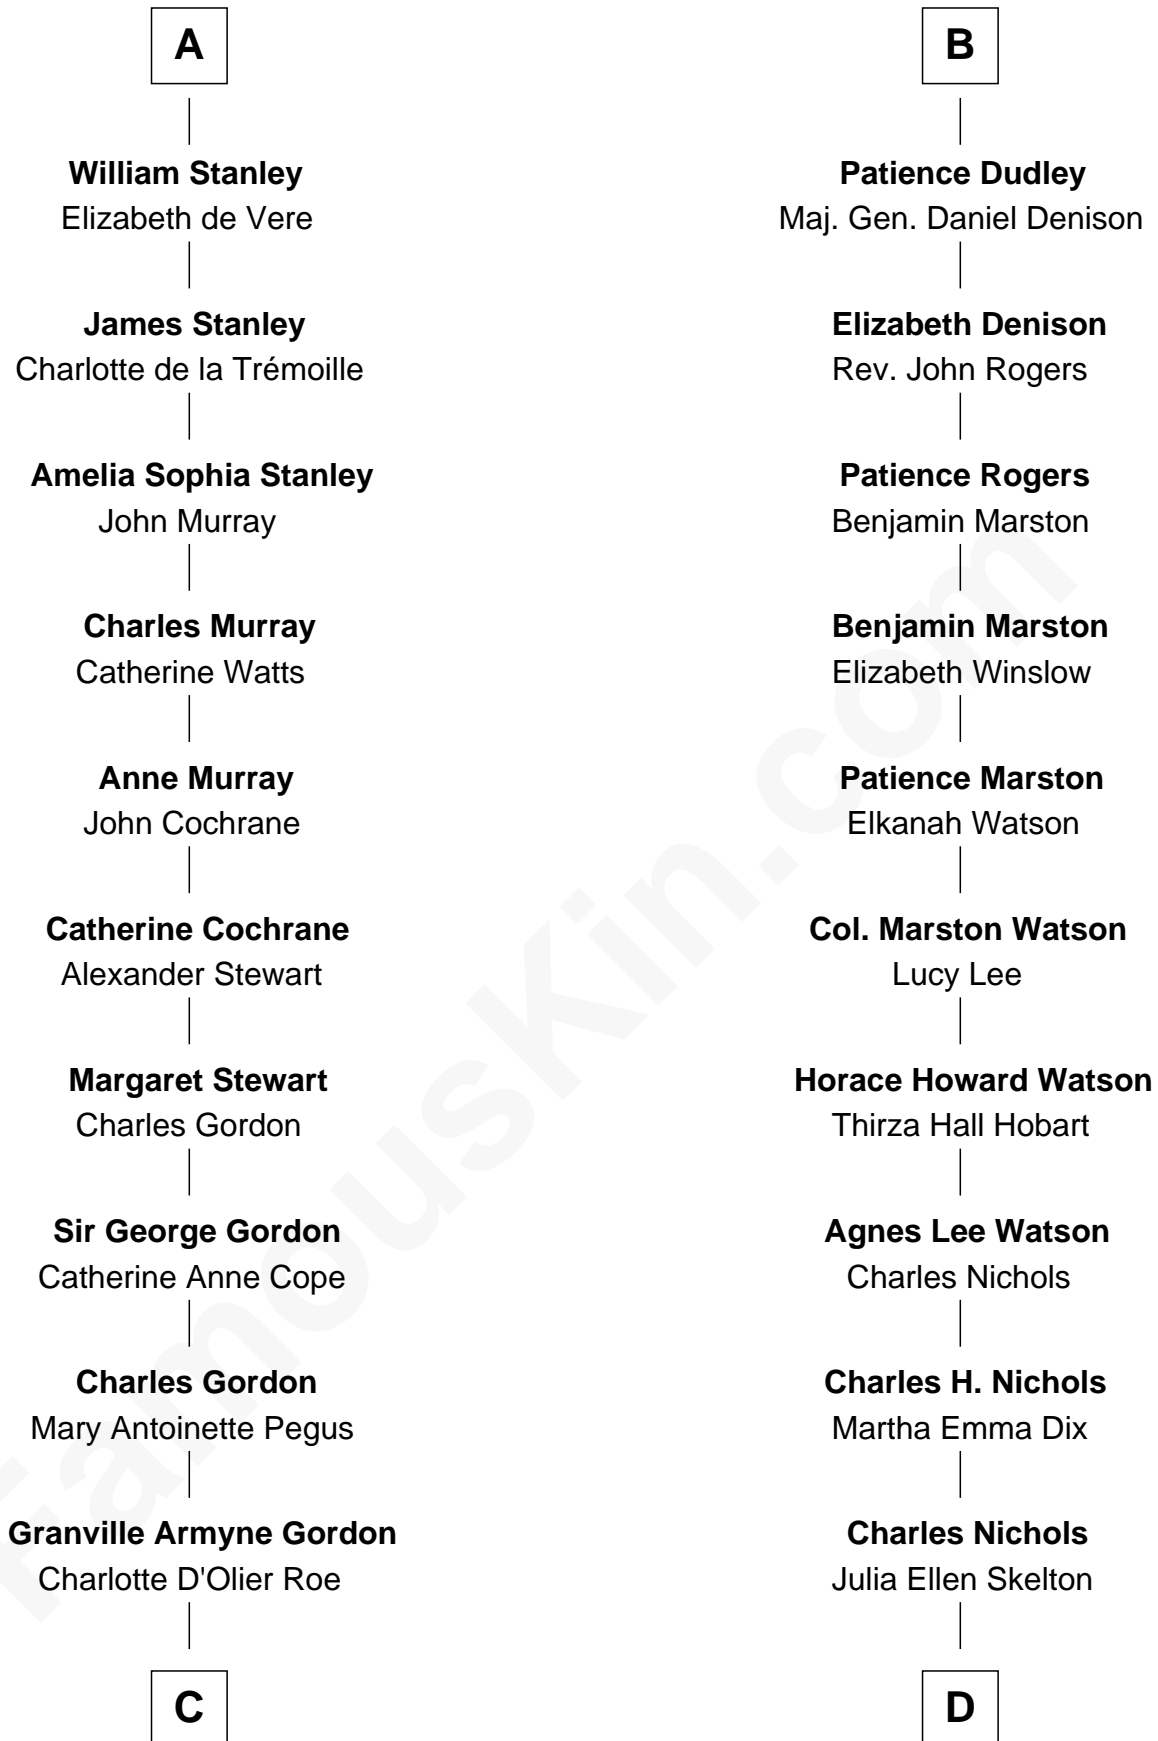

## Relationship Chart of

### Cara Delevingne

*Fashion Model and Movie Actress*

**19th cousin 2 times removed of**

### John Cena

*Movie Actor and WWE Pro Wrestler*

**C**

**Armyne Evelyne Gordon**  
Sir Lionel Lawson Faudel-Phillips

**Anne Margaret Faudel-Phillips**  
John Vincent Sheffield

**Jane Armyne Sheffield**  
Sir Jocelyn Edward Greville Stevens