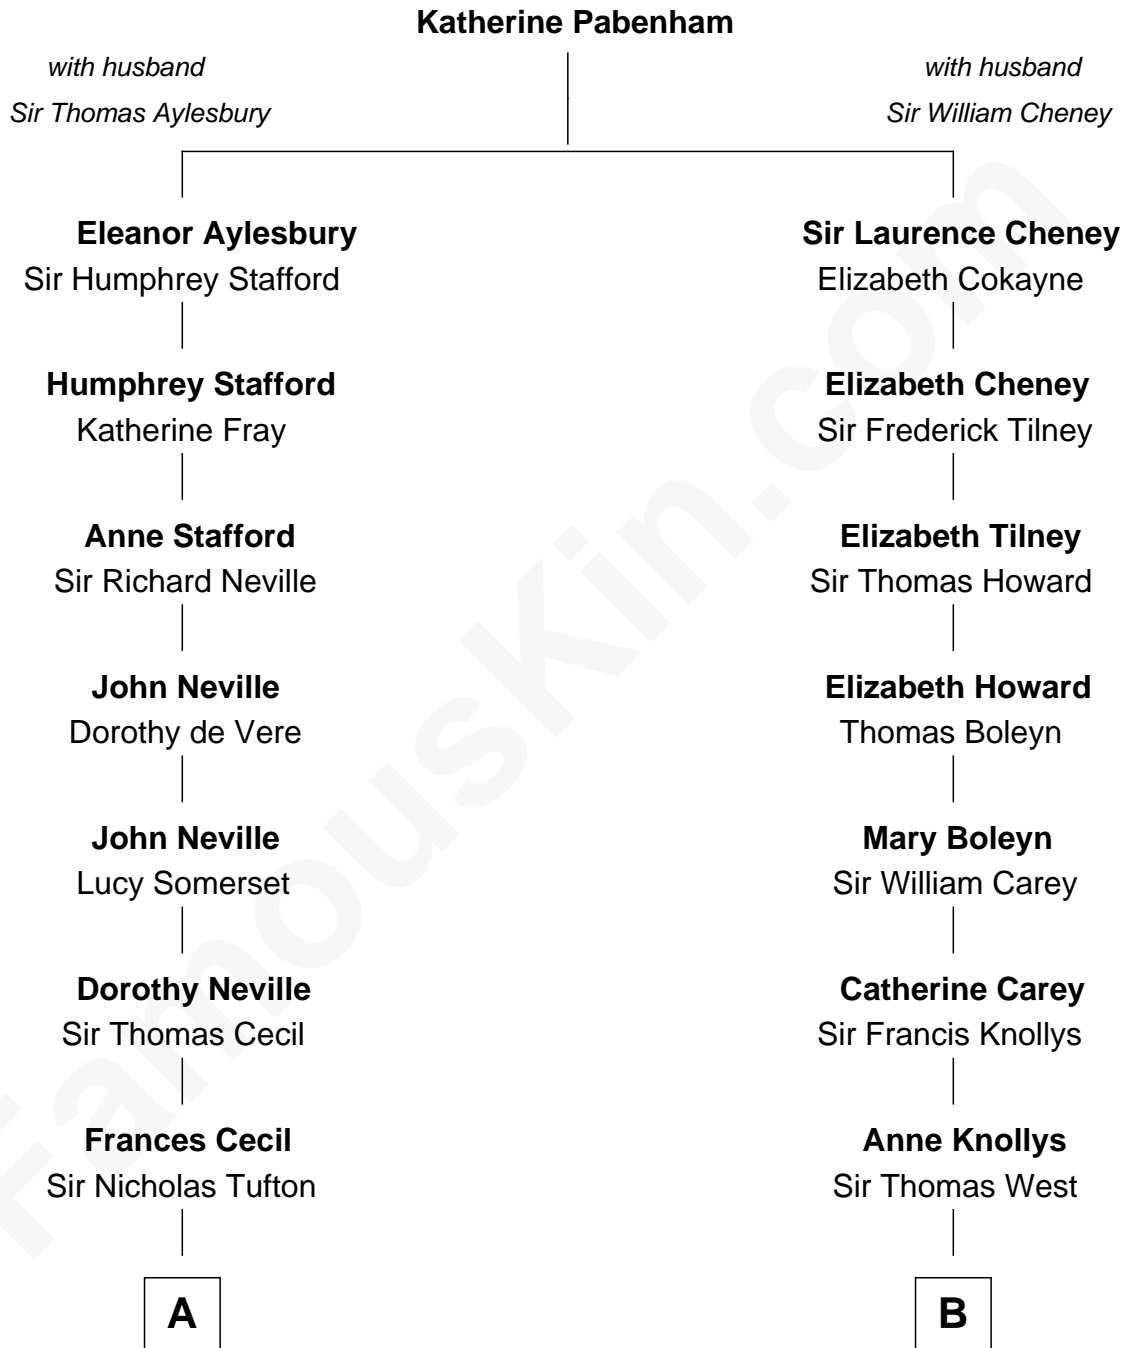

FamousKin.com

Relationship Chart of

Cara Delevingne

Fashion Model and Movie Actress

19th cousin 1 time removed of

John Cena

Movie Actor and WWE Pro Wrestler

C

Jane Armyne Sheffield
Sir Jocelyn Edward Greville Stevens

Pandora Anne Stevens
Charles Hamar Delevingne

Cara Delevingne
Model and Actress

D

Charles Nichols
Julia Ellen Skelton

Natalie Nichols
Ulysses John Lupien