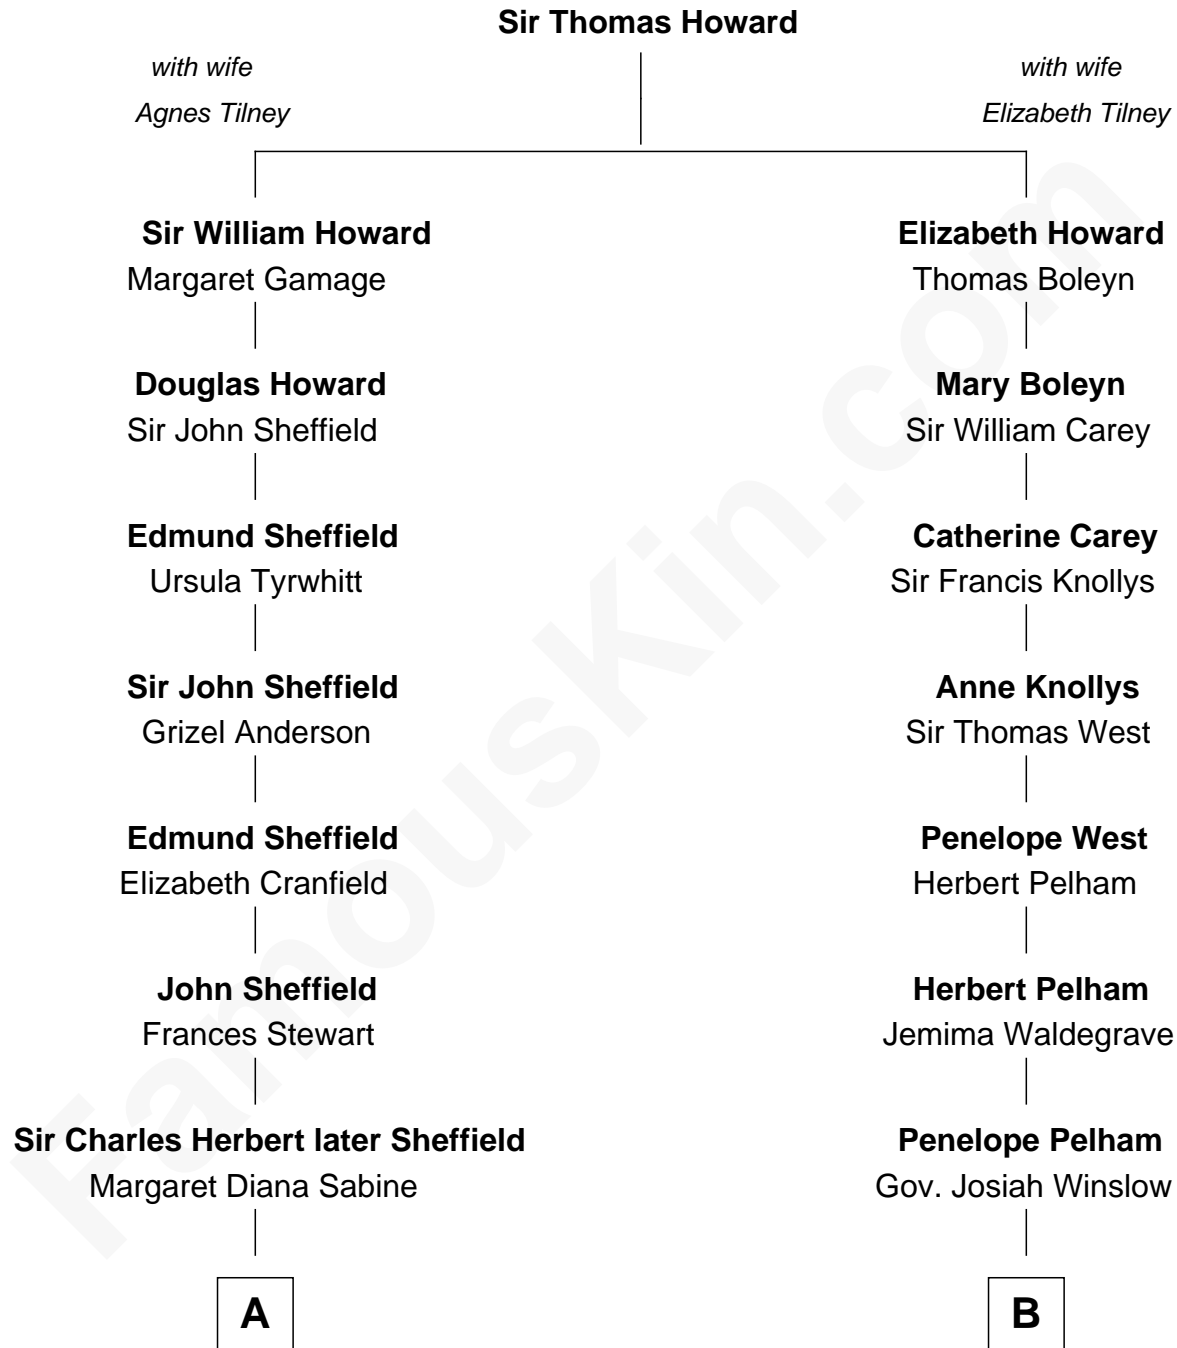

John Cena

Movie Actor and WWE Pro Wrestler