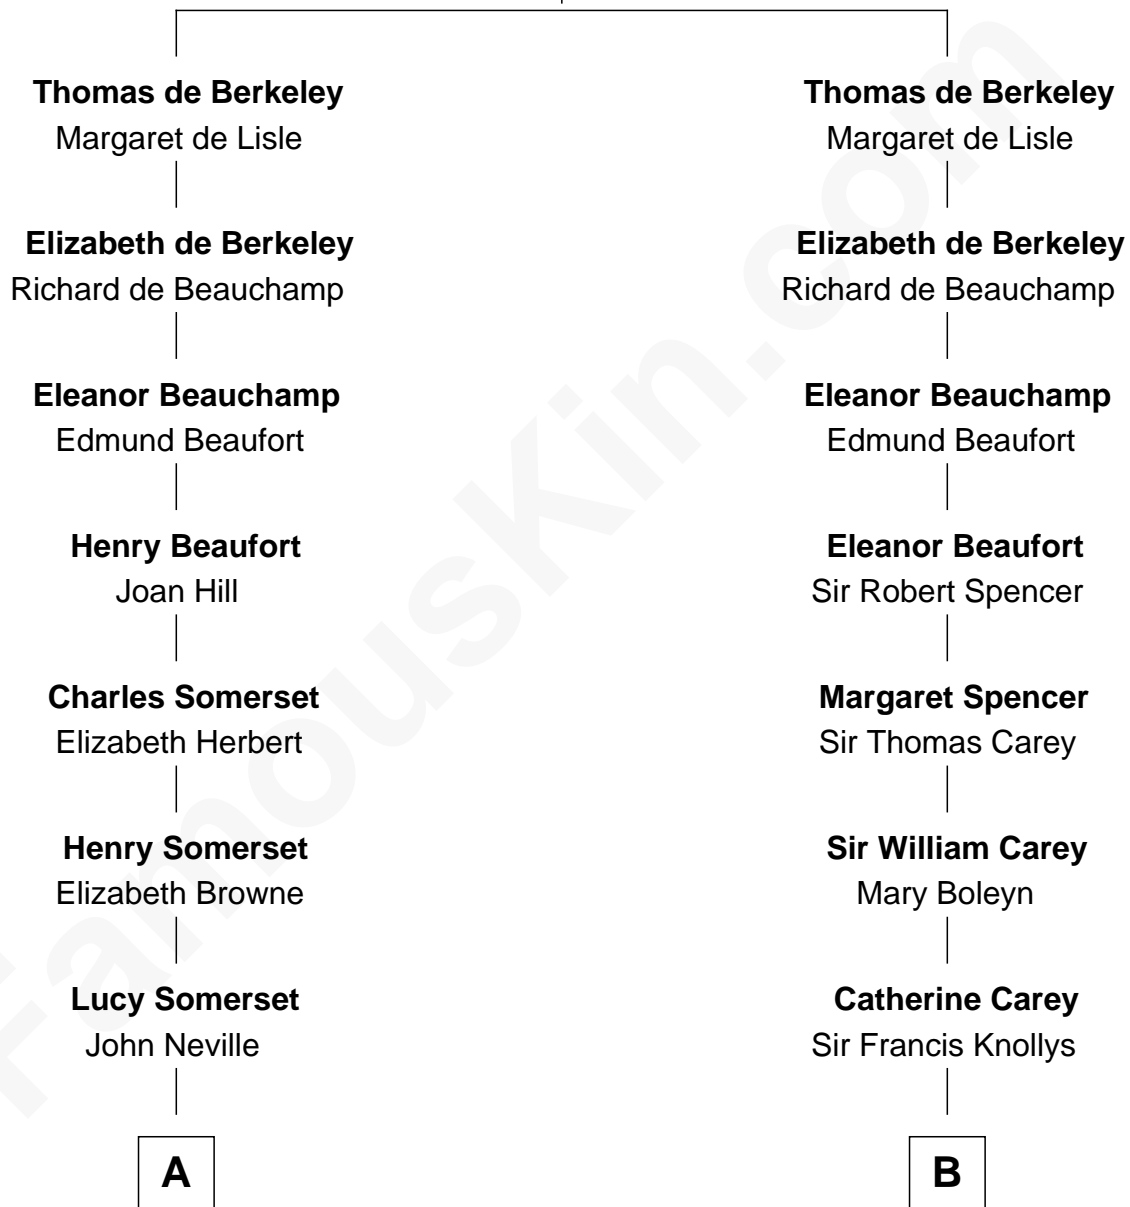

## Relationship Chart of

### Cara Delevingne

*Fashion Model and Movie Actress*

21st cousin of

### John Cena

*Movie Actor and WWE Pro Wrestler*

**Maurice de Berkeley**  
Elizabeth le Despencer

**C**

**Armyne Evelyne Gordon**  
Sir Lionel Lawson Faudel-Phillips

**Anne Margaret Faudel-Phillips**  
John Vincent Sheffield

**Jane Armyne Sheffield**  
Sir Jocelyn Edward Greville Stevens

**Pandora Anne Stevens**  
Charles Hamar Delevingne

**Cara Delevingne**  
*Model and Actress*

**D**

**Charles H. Nichols**  
Martha Emma Dix