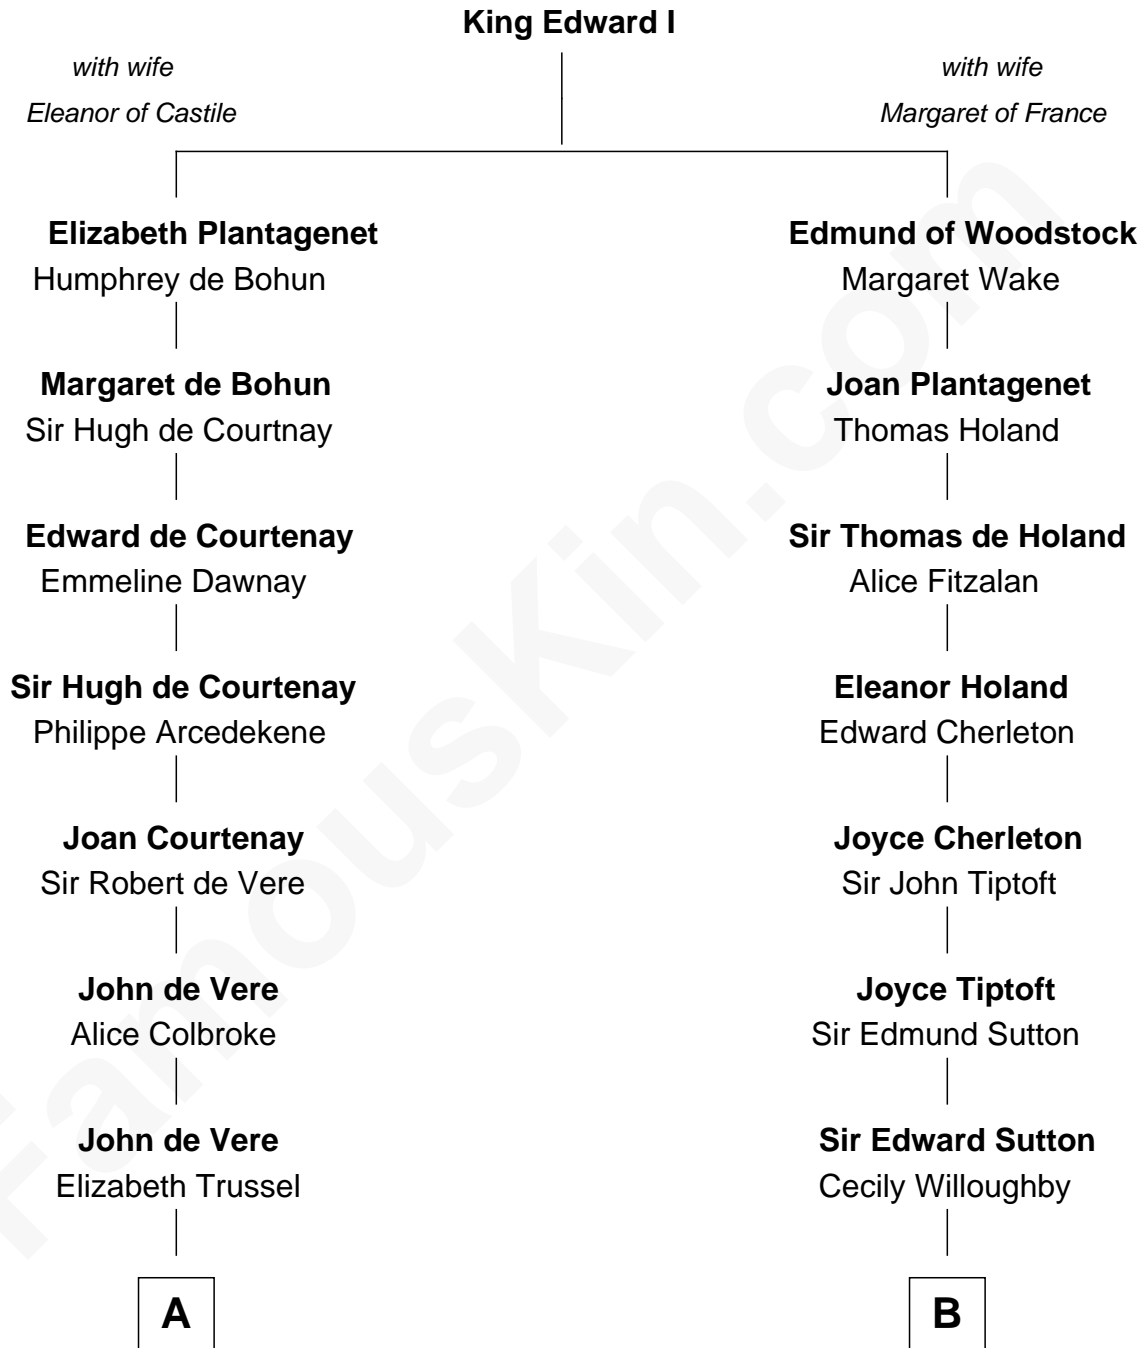

## Relationship Chart of

**Cara Delevingne**

*Fashion Model and Movie Actress*

21st cousin of

**J. K. Simmons**

*TV and Movie Actor*

**C**

**Sir Berkeley Digby George Sheffield**  
Julia Mary de Tuyll van Serooskerken

**John Vincent Sheffield**  
Anne Margaret Faudel-Phillips

**Jane Armyne Sheffield**  
Sir Jocelyn Edward Greville Stevens

**Pandora Anne Stevens**  
Charles Hamar Delevingne

**Cara Delevingne**  
*Model and Actress*