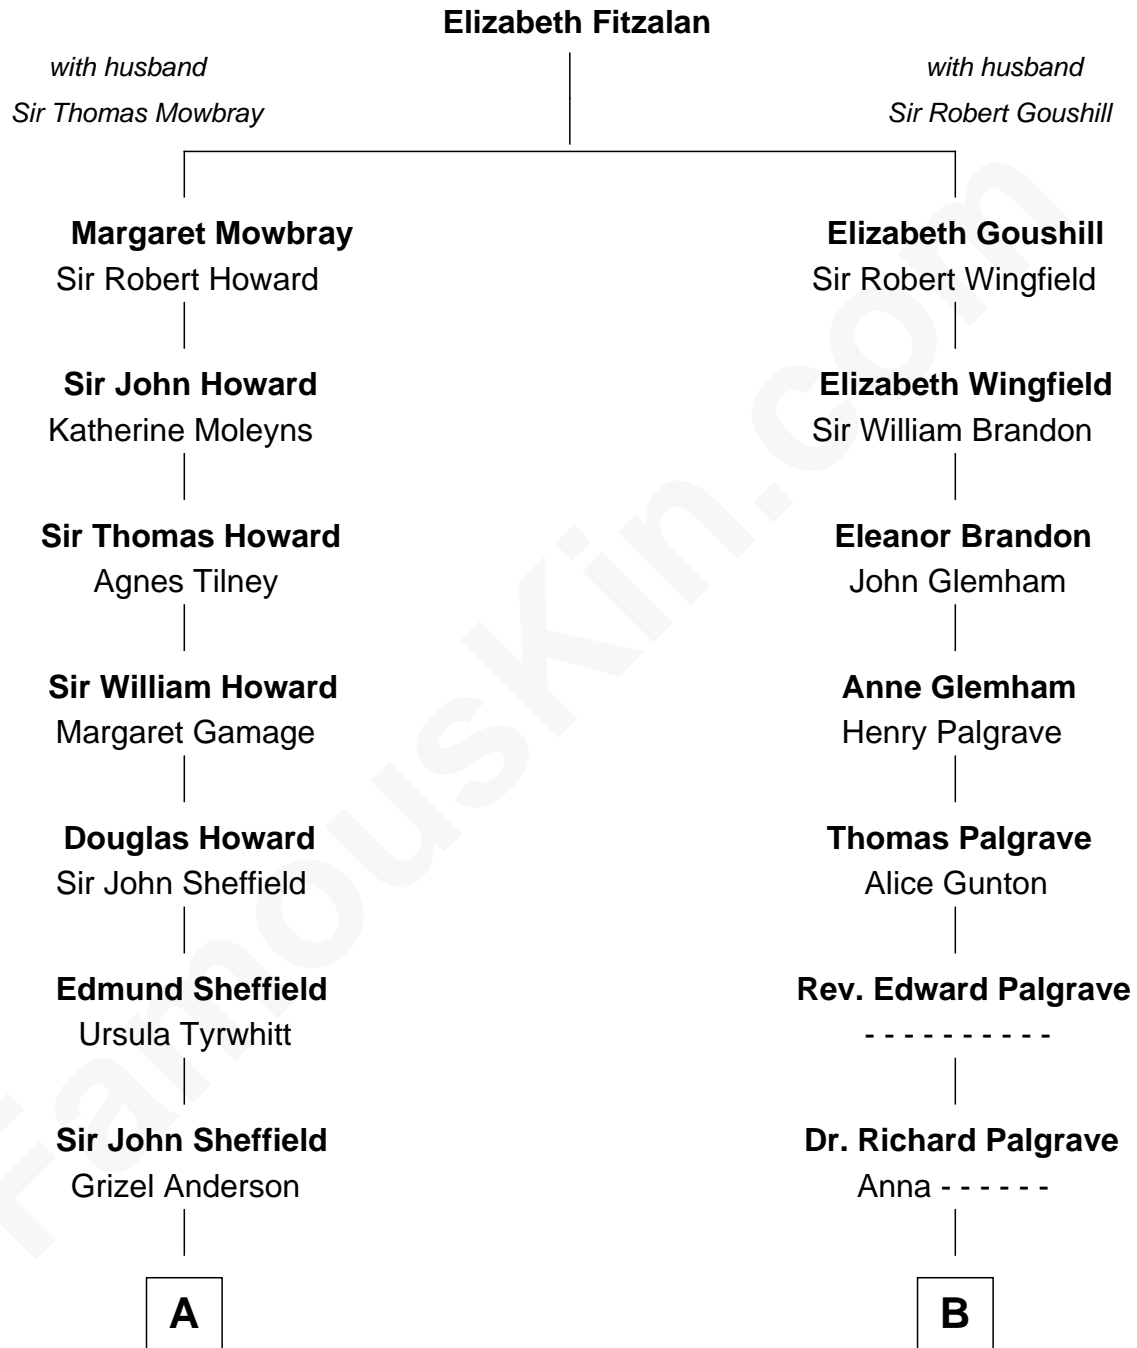

FamousKin.com

Relationship Chart of

Cara Delevingne

Fashion Model and Movie Actress

15th cousin 2 times removed of

Henry Clay Folger

Founder of Folger Shakespeare Library and Chairman of Standard Oil

Cara Delevingne photo by [Gage Skidmore](#) (CC BY-SA 2.0)