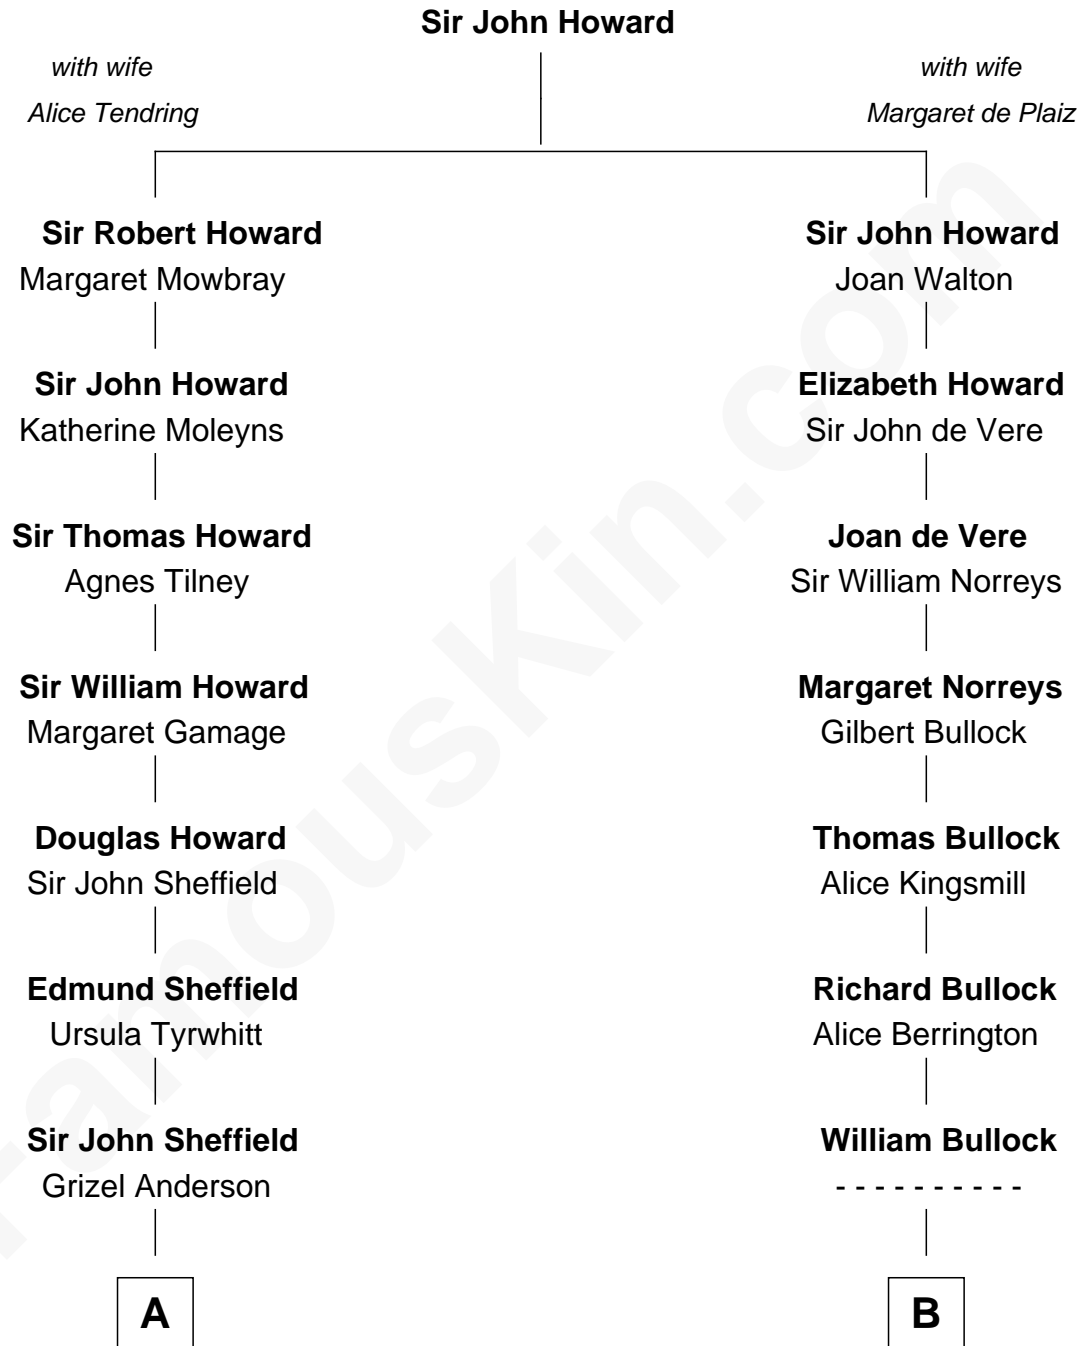

FamousKin.com

Relationship Chart of

Cara Delevingne

Fashion Model and Movie Actress

12th cousin 5 times removed of

Samuel Howard

Boston Tea Party Participant

A

Edmund Sheffield
Elizabeth Cranfield

John Sheffield
Frances Stewart

Sir Charles Herbert later Sheffield
Margaret Diana Sabine

Rev. Sir Robert Sheffield
Penelope Pitches

Sir Robert Sheffield
Julia Brigida Newbold