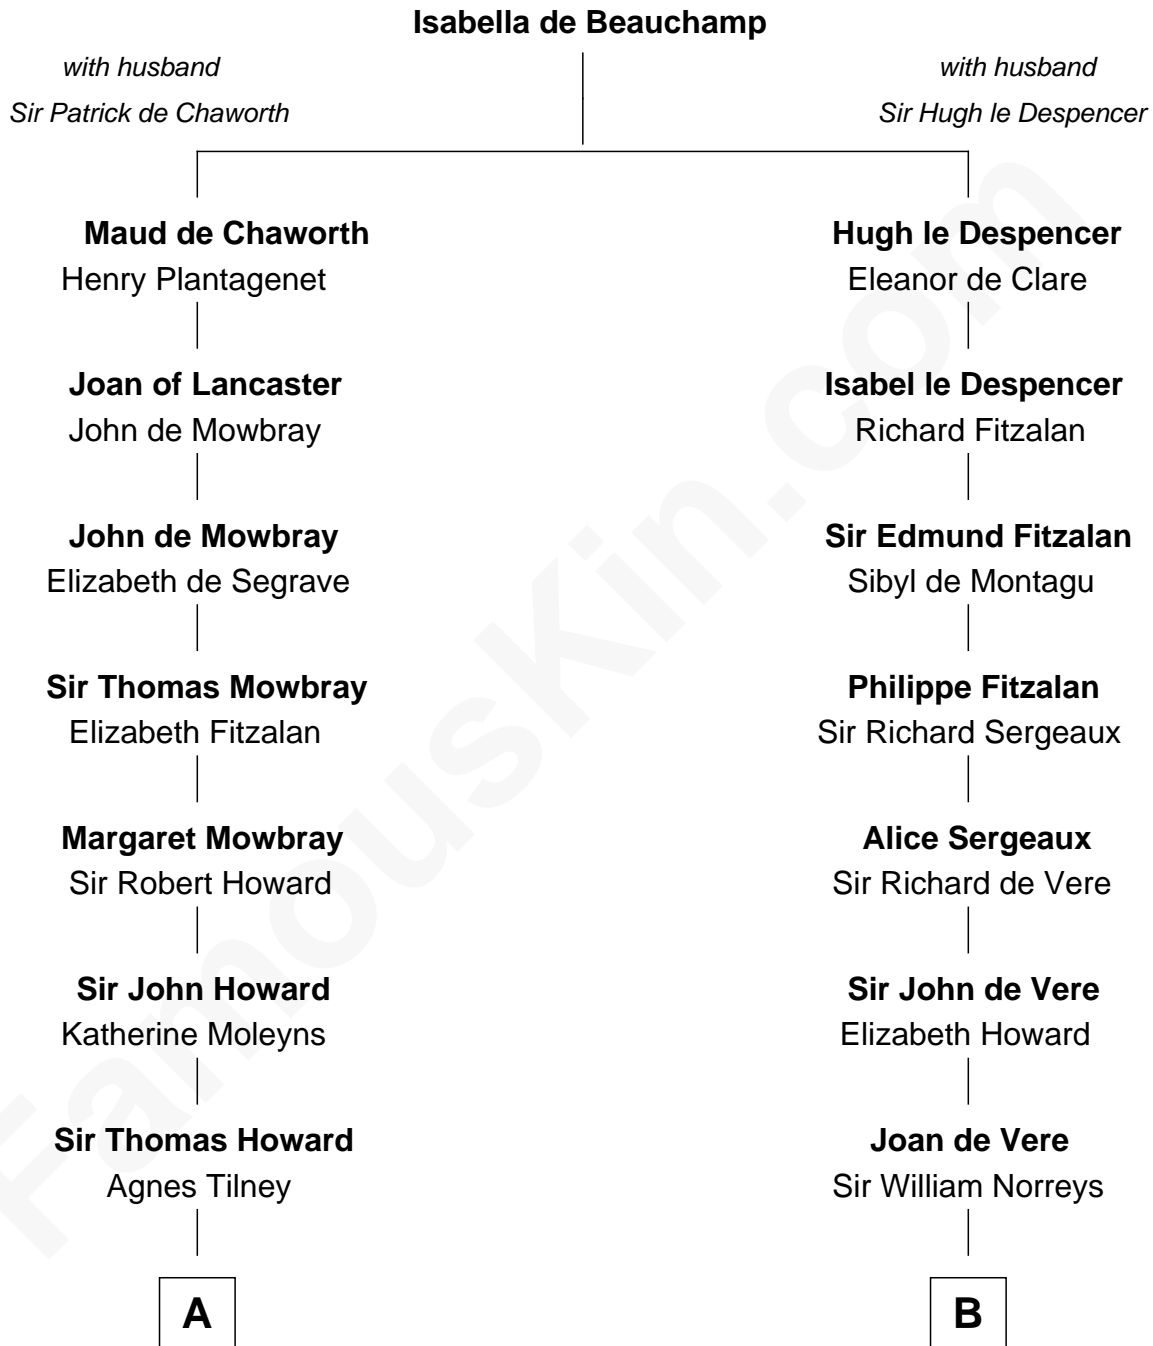

FamousKin.com

Relationship Chart of

Cara Delevingne

Fashion Model and Movie Actress

16th cousin 5 times removed of

Samuel Howard

Boston Tea Party Participant

C

Sir Berkeley Digby George Sheffield

Julia Mary de Tuyll van Serooskerken

John Vincent Sheffield

Anne Margaret Faudel-Phillips

Jane Armyne Sheffield

Sir Jocelyn Edward Greville Stevens

Pandora Anne Stevens

Charles Hamar Delevingne