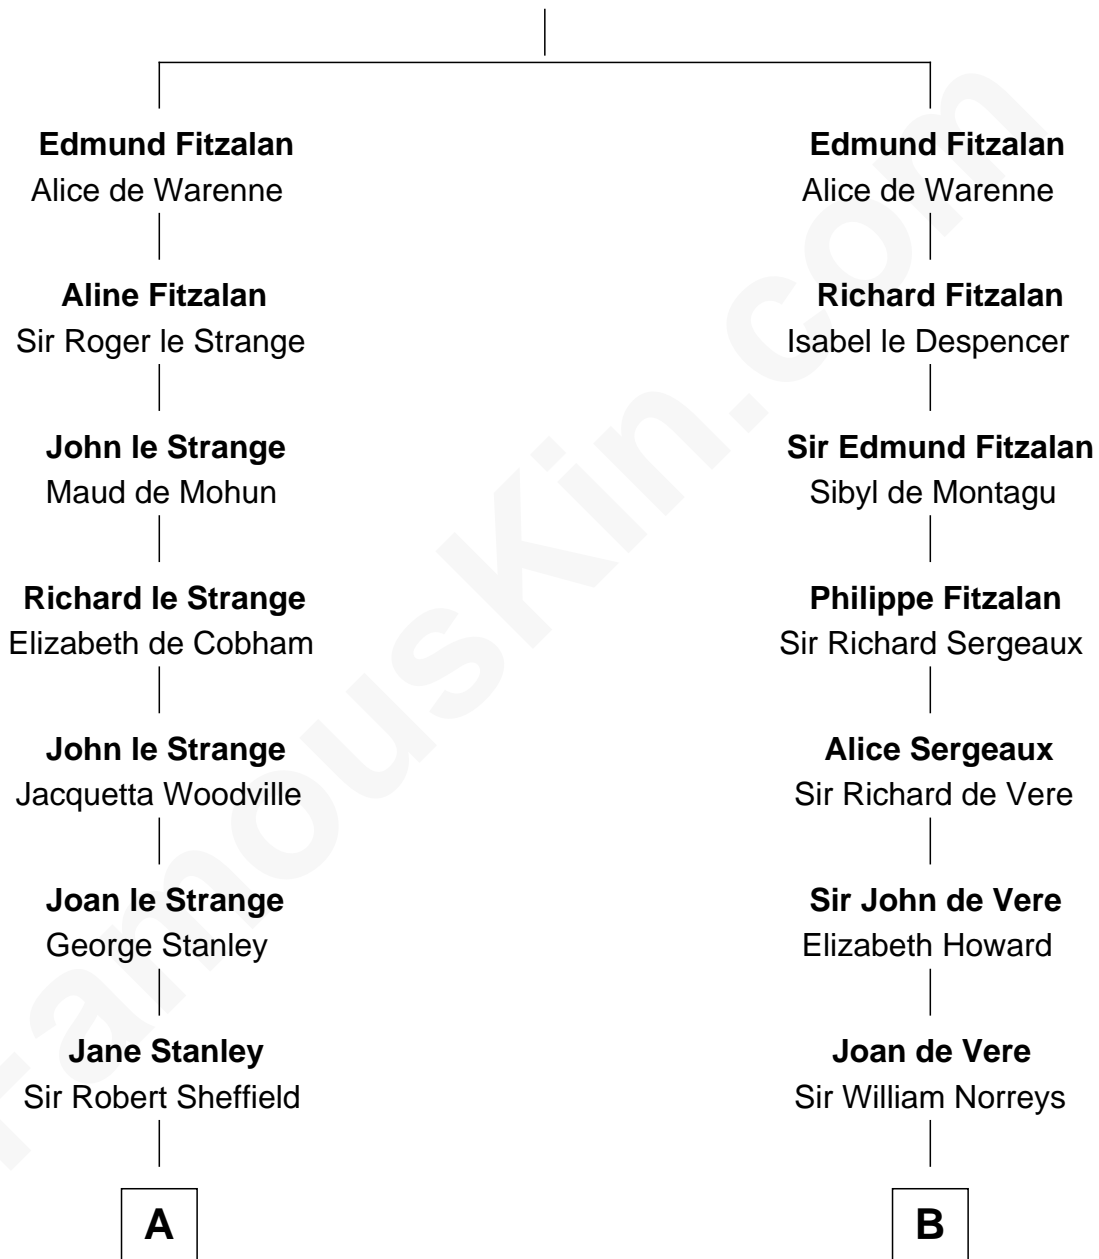

FamousKin.com

Relationship Chart of

Cara Delevingne

Fashion Model and Movie Actress

16th cousin 5 times removed of

Samuel Howard

Boston Tea Party Participant

Richard Fitzalan

Alice de Saluzzo

C

Sir Berkeley Digby George Sheffield

Julia Mary de Tuyll van Serooskerken

John Vincent Sheffield

Anne Margaret Faudel-Phillips

Jane Armyne Sheffield

Sir Jocelyn Edward Greville Stevens