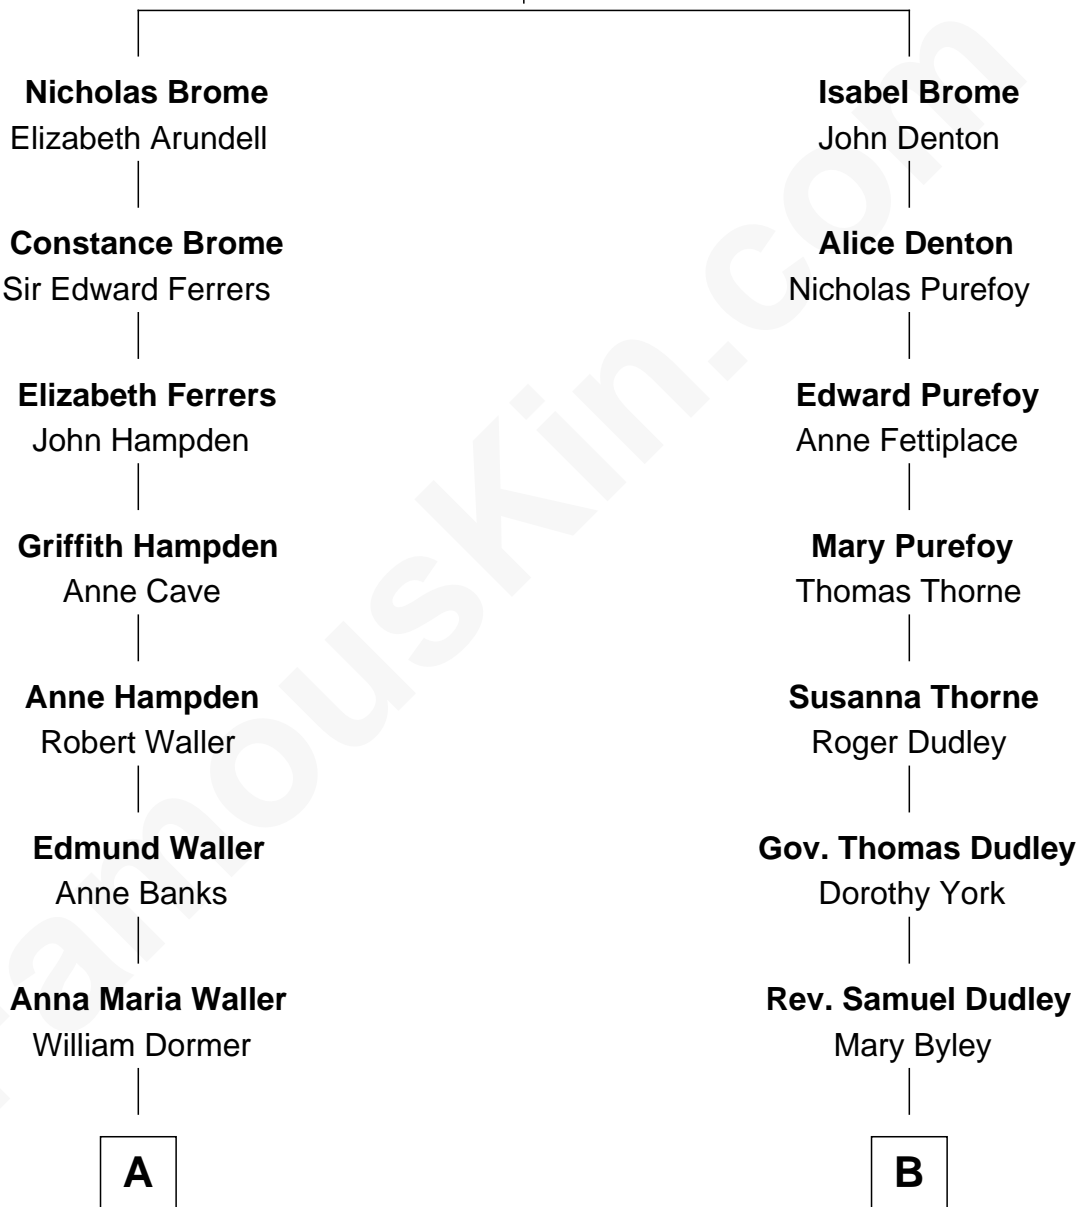

## Relationship Chart of

### Cara Delevingne

*Fashion Model and Movie Actress*

14th cousin 4 times removed of

### Dr. H. H. Holmes

*Serial Killer aka "Devil in the White City"*

**John Brome**  
Beatrice Shirley

**C**

**Pandora Anne Stevens**  
Charles Hamar Delevingne

**Cara Delevingne**  
*Model and Actress*

FamousKin.com