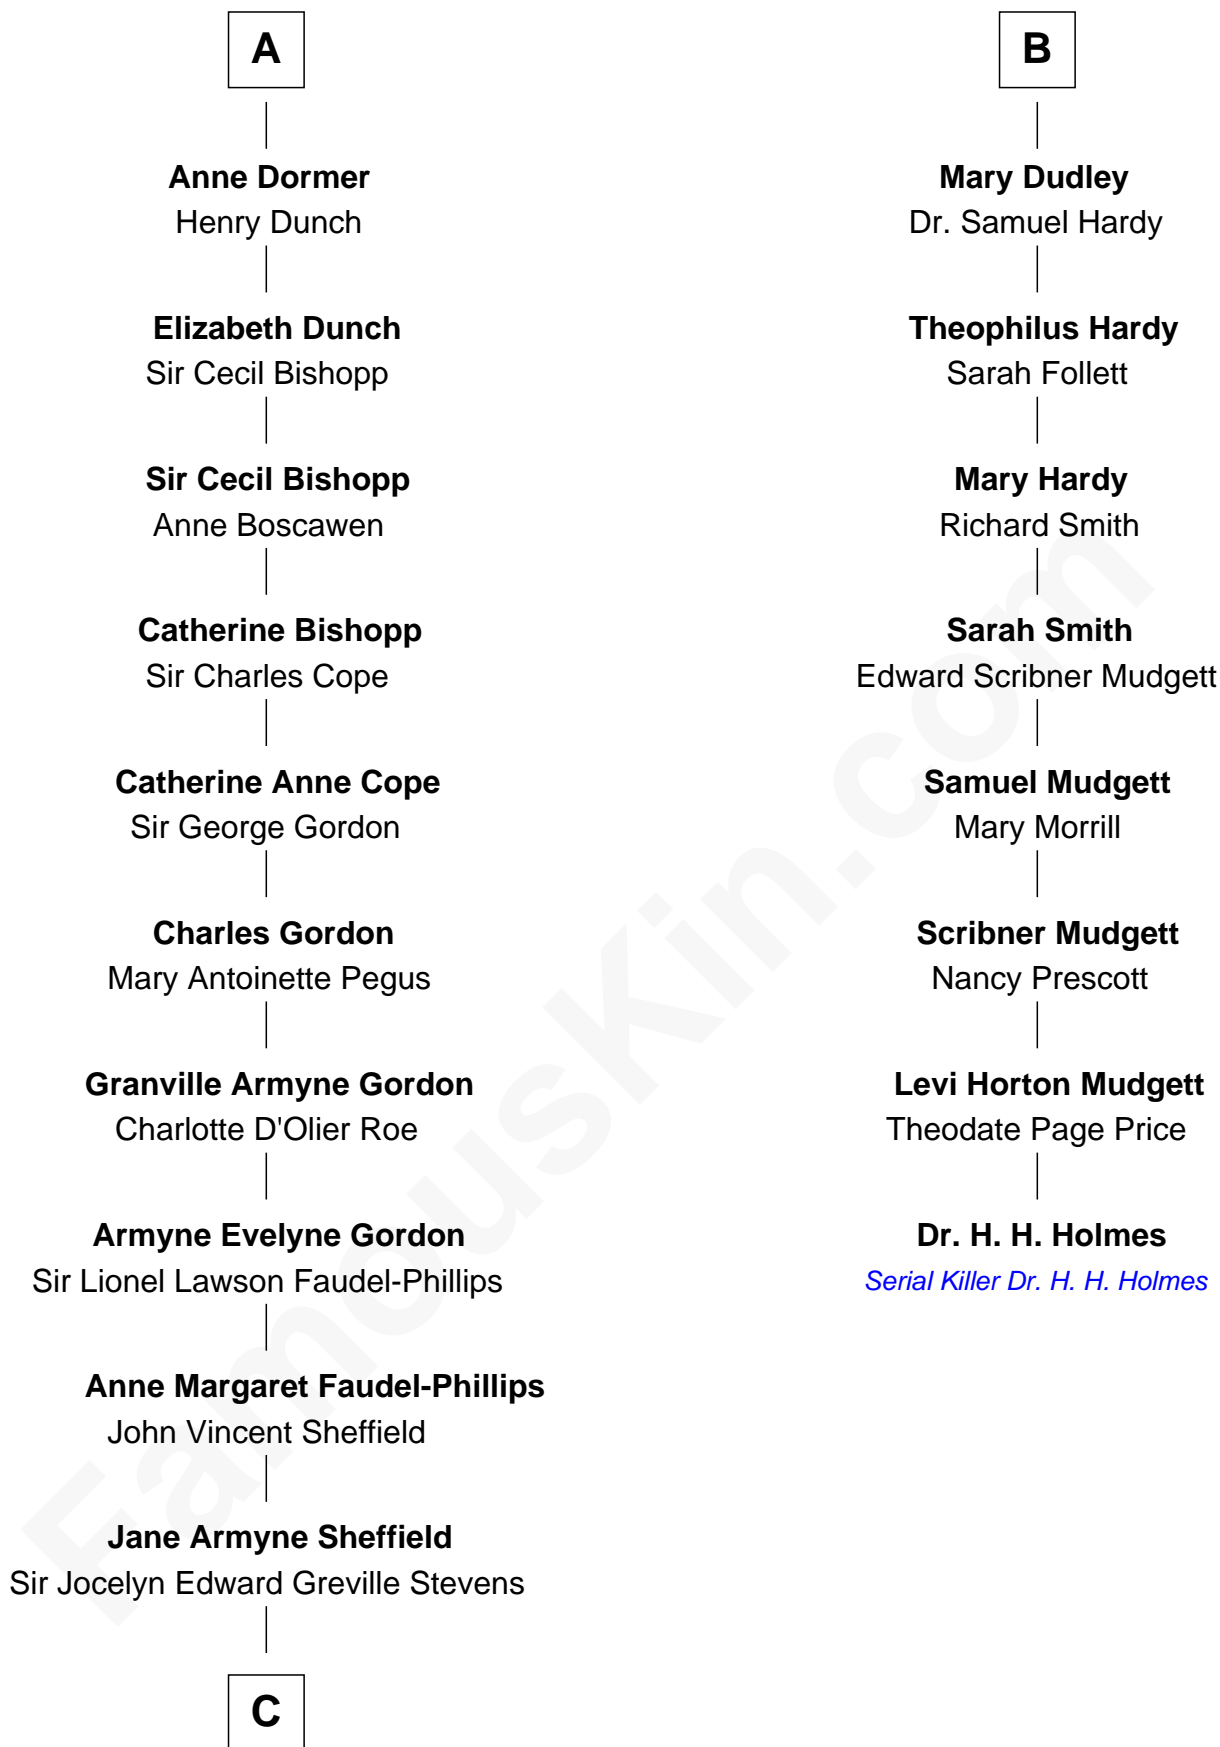

## Relationship Chart of

### Cara Delevingne

*Fashion Model and Movie Actress*

14th cousin 4 times removed of

### Dr. H. H. Holmes

*Serial Killer aka "Devil in the White City"*

**John Brome**  
Beatrice Shirley

**C**

**Pandora Anne Stevens**  
Charles Hamar Delevingne

**Cara Delevingne**  
*Model and Actress*

FamousKin.com