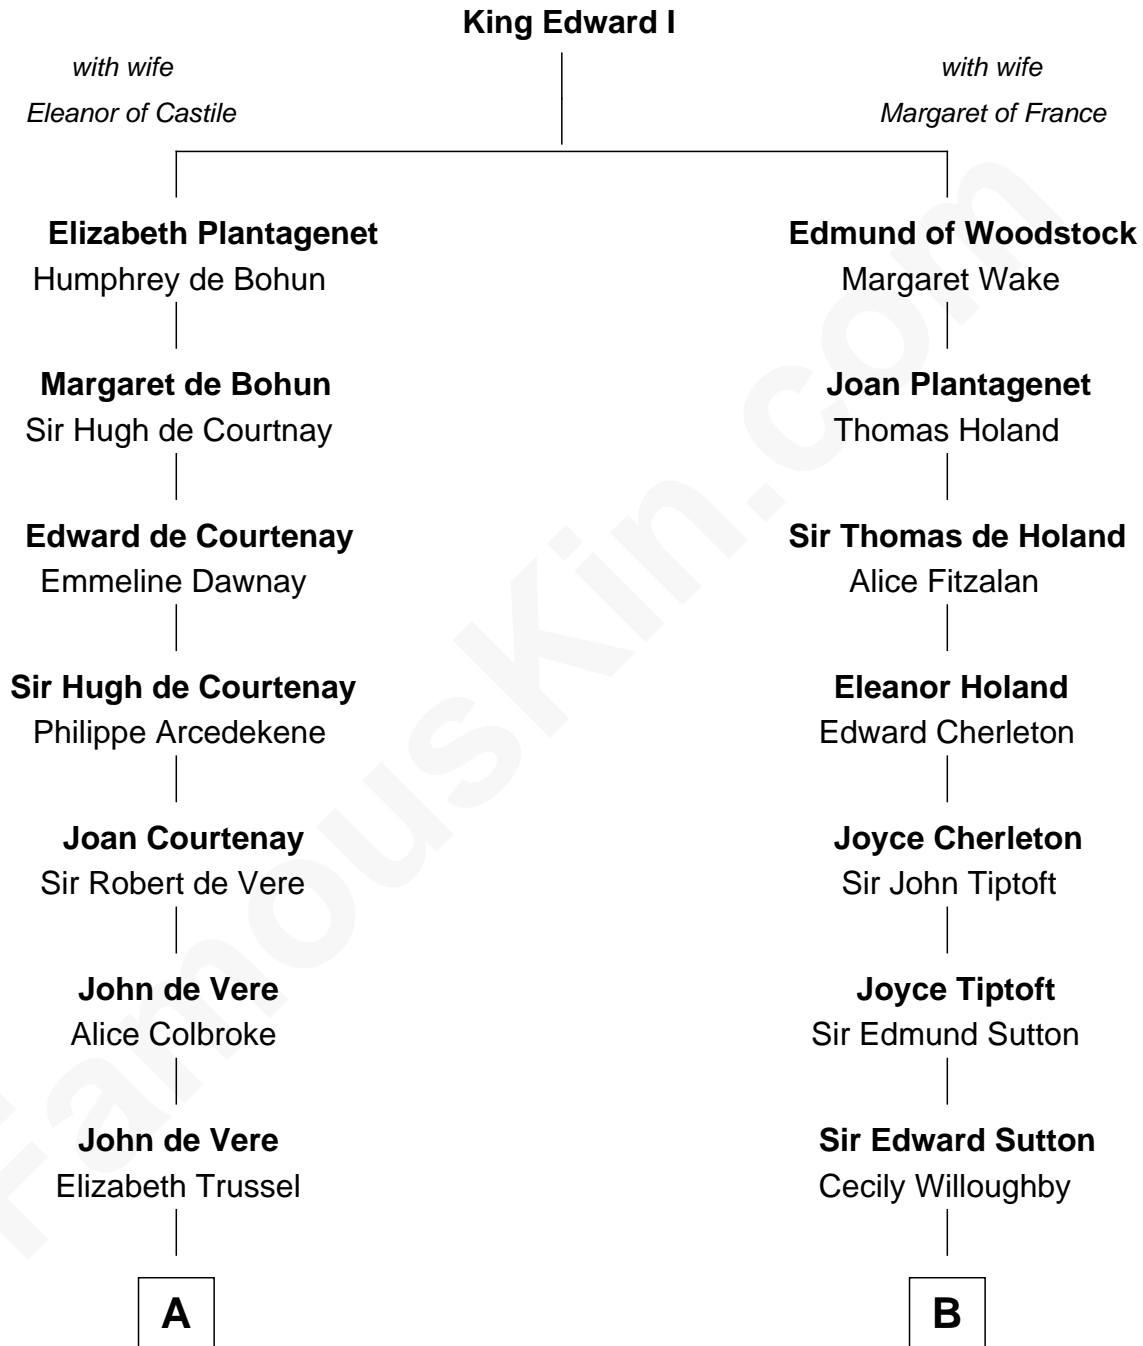

FamousKin.com

Relationship Chart of

Cara Delevingne

Fashion Model and Movie Actress

19th cousin 2 times removed of

Dr. H. H. Holmes

Serial Killer aka "Devil in the White City"

C

Sir Berkeley Digby George Sheffield
Julia Mary de Tuyll van Serooskerken

John Vincent Sheffield
Anne Margaret Faudel-Phillips

Jane Armyne Sheffield
Sir Jocelyn Edward Greville Stevens

Pandora Anne Stevens
Charles Hamar Delevingne

Cara Delevingne
Model and Actress

D

Scribner Mudgett
Nancy Prescott

Levi Horton Mudgett
Theodate Page Price

Dr. H. H. Holmes
Serial Killer Dr. H. H. Holmes