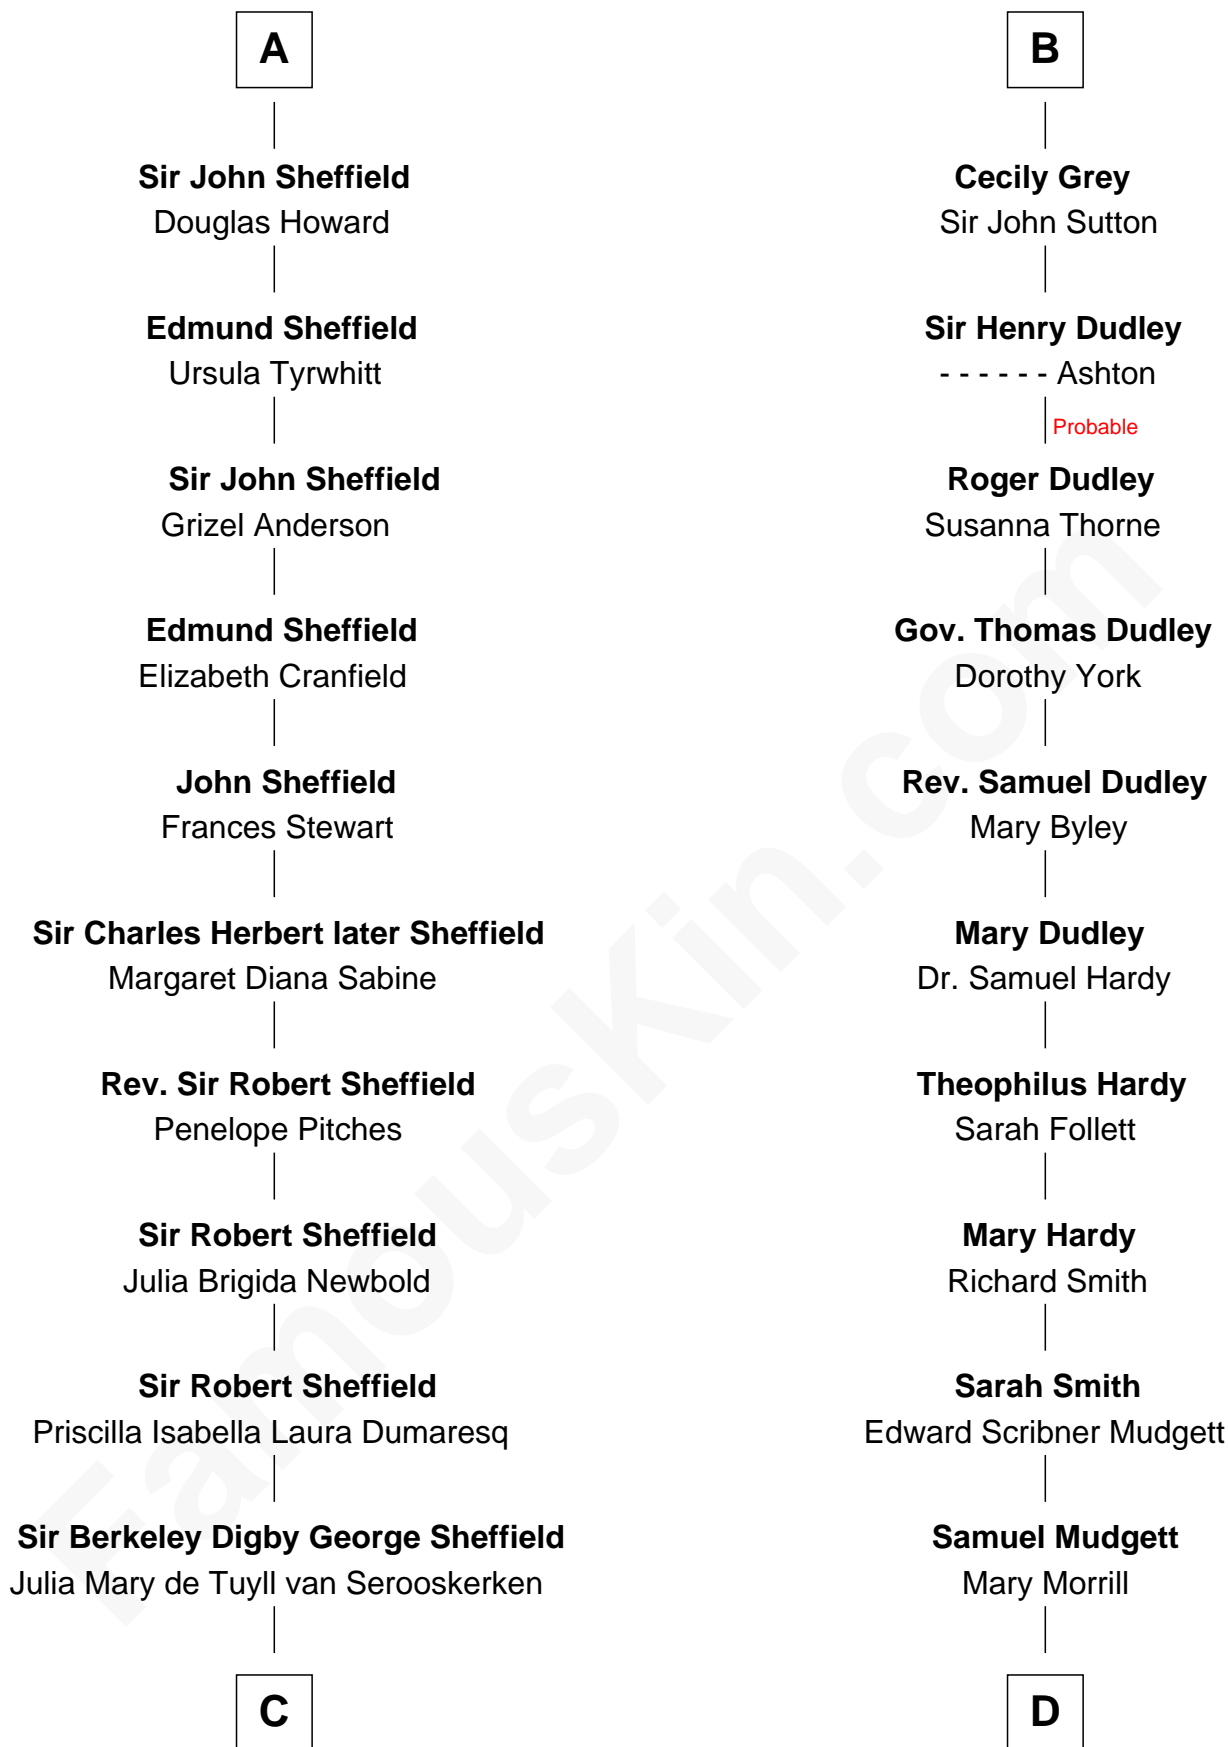

FamousKin.com

Relationship Chart of

Cara Delevingne

Fashion Model and Movie Actress

19th cousin 1 time removed of

Dr. H. H. Holmes

Serial Killer aka "Devil in the White City"

C

John Vincent Sheffield
Anne Margaret Faudel-Phillips

Jane Armyne Sheffield
Sir Jocelyn Edward Greville Stevens

Pandora Anne Stevens
Charles Hamar Delevingne

Cara Delevingne
Model and Actress

D

Scribner Mudgett
Nancy Prescott

Levi Horton Mudgett
Theodate Page Price

Dr. H. H. Holmes
Serial Killer Dr. H. H. Holmes