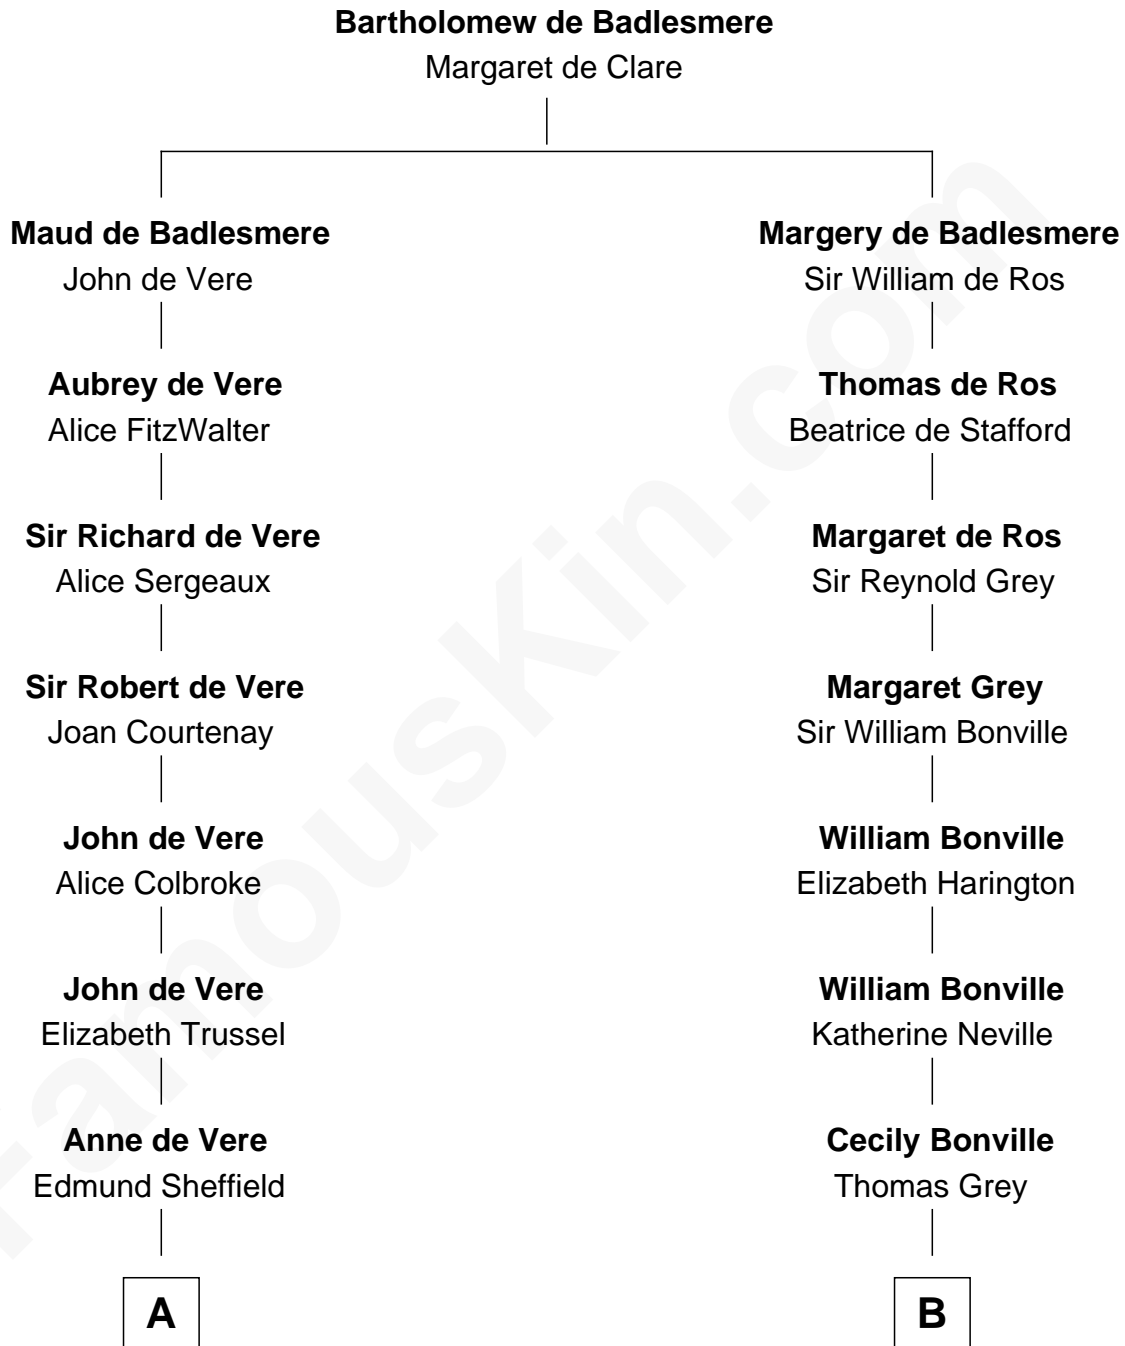

FamousKin.com

Relationship Chart of

Cara Delevingne

Fashion Model and Movie Actress

19th cousin 1 time removed of

Dr. H. H. Holmes

Serial Killer aka "Devil in the White City"

C

John Vincent Sheffield
Anne Margaret Faudel-Phillips

Jane Armyne Sheffield
Sir Jocelyn Edward Greville Stevens

Pandora Anne Stevens
Charles Hamar Delevingne

Cara Delevingne
Model and Actress

D

Scribner Mudgett
Nancy Prescott

Levi Horton Mudgett
Theodate Page Price

Dr. H. H. Holmes
Serial Killer Dr. H. H. Holmes