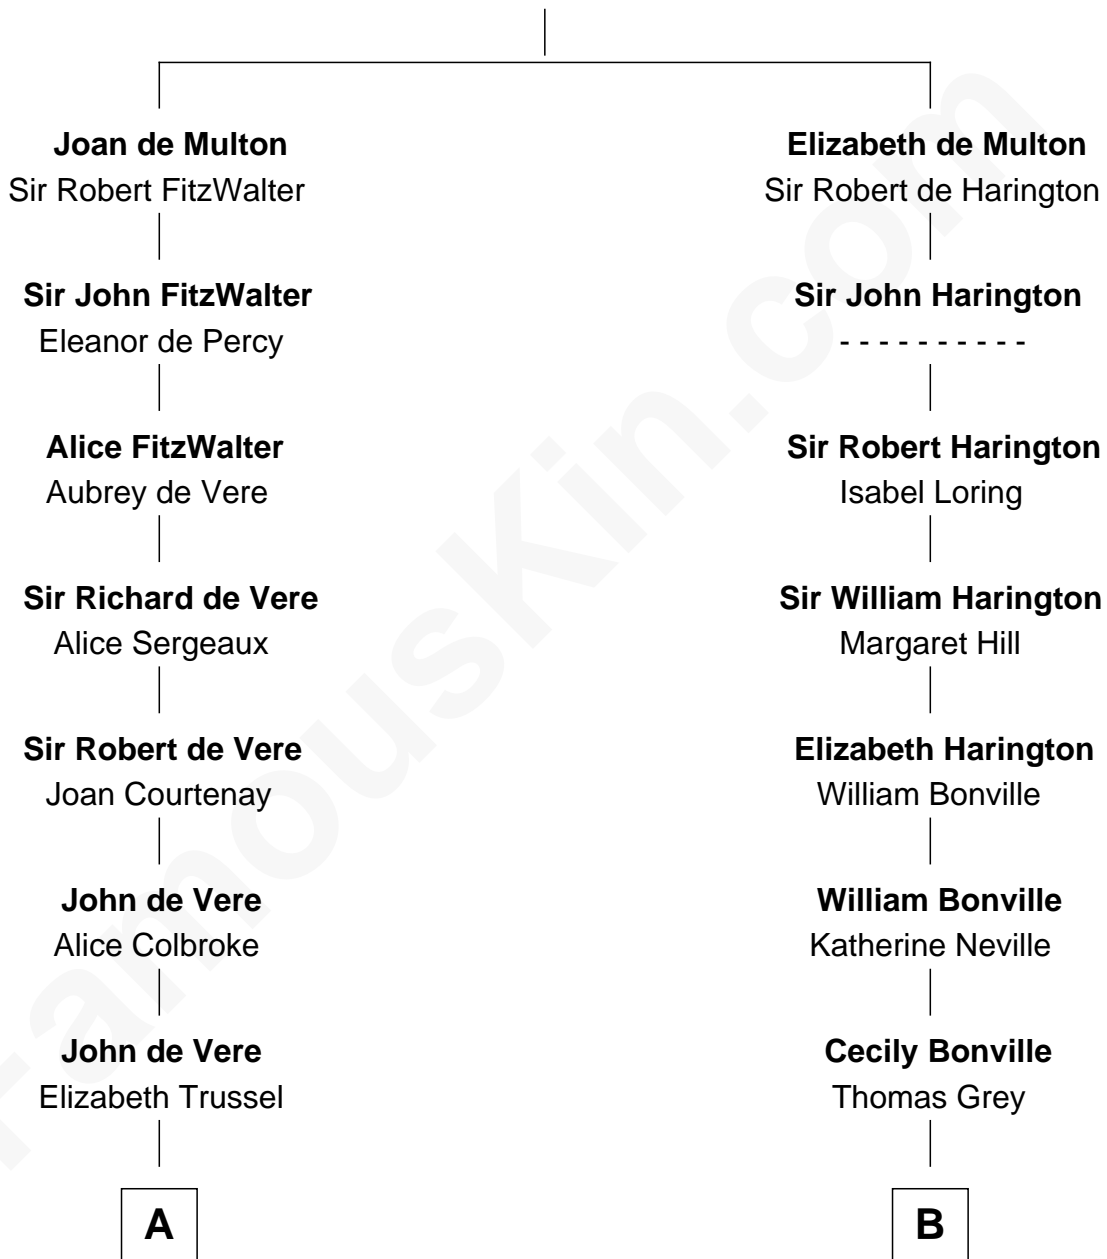

FamousKin.com

Relationship Chart of

Cara Delevingne

Fashion Model and Movie Actress

19th cousin 2 times removed of

Dr. H. H. Holmes

Serial Killer aka "Devil in the White City"

Sir Thomas de Multon

Eleanor de Burgh

C

Sir Berkeley Digby George Sheffield
Julia Mary de Tuyll van Serooskerken

John Vincent Sheffield
Anne Margaret Faudel-Phillips

Jane Armyne Sheffield
Sir Jocelyn Edward Greville Stevens

Pandora Anne Stevens
Charles Hamar Delevingne

Cara Delevingne
Model and Actress

D

Scribner Mudgett
Nancy Prescott

Levi Horton Mudgett
Theodate Page Price

Dr. H. H. Holmes
Serial Killer Dr. H. H. Holmes